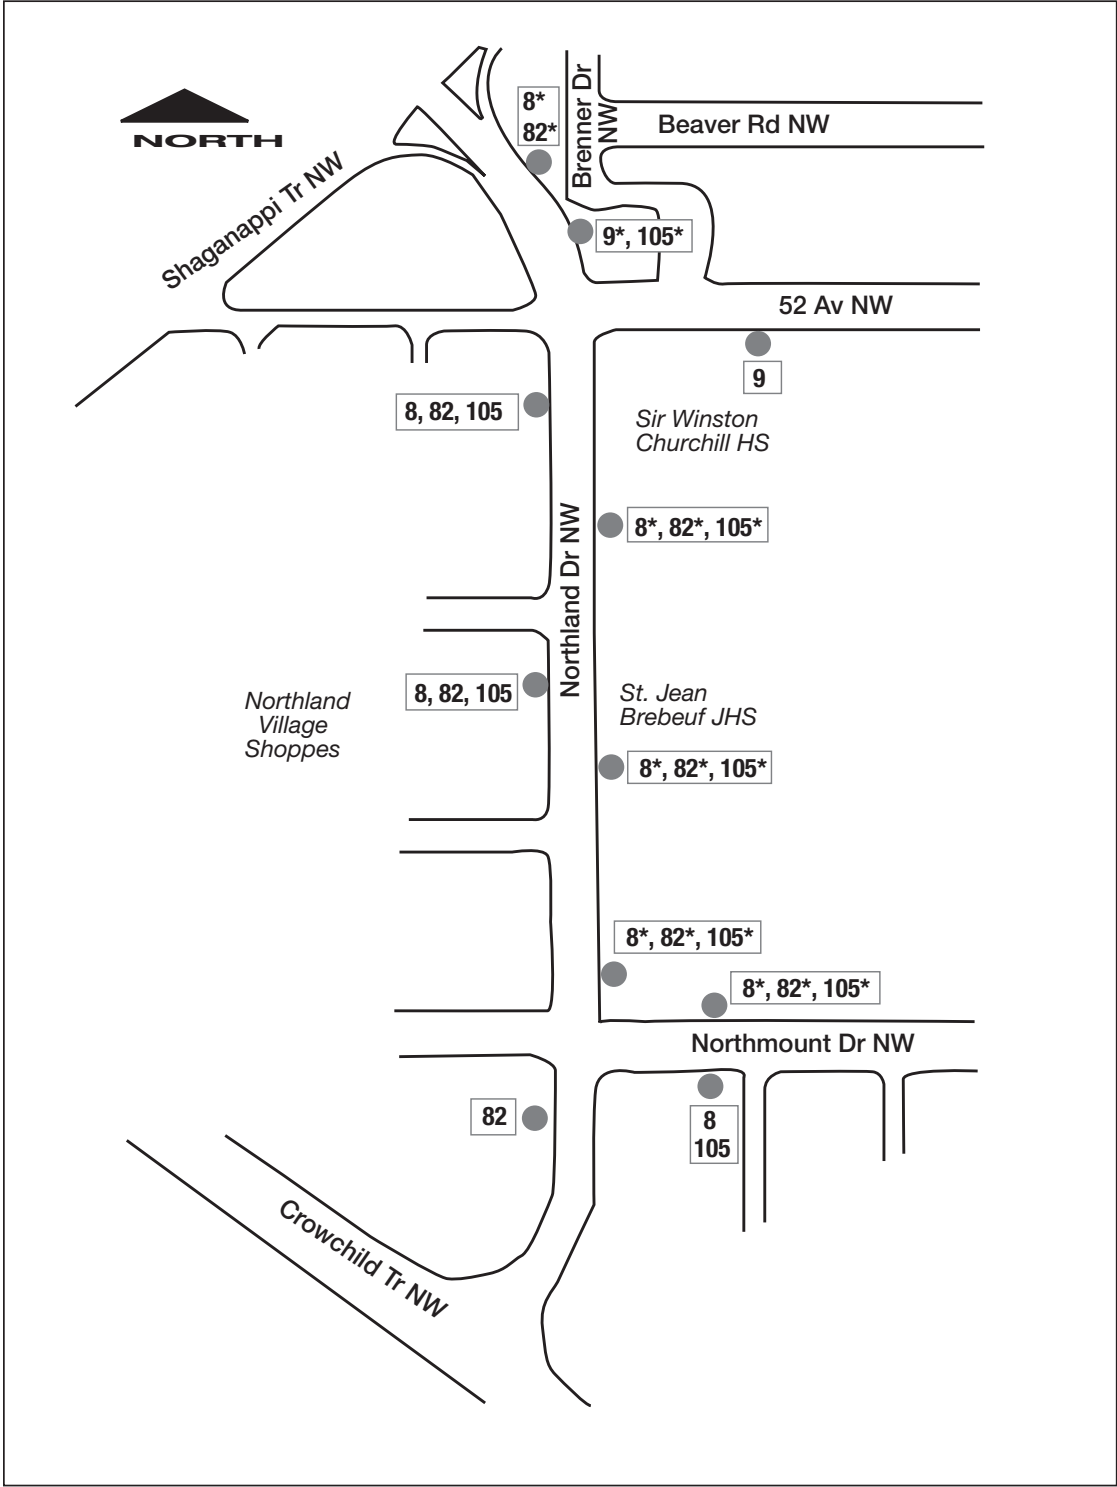

Northland Drive Intersection

- | | | |
|------------------------------|------------------|------------------|
| 8* – North Pointe Terminal | 9 – Chinook | 105 – Dalhousie |
| 8 – Foothills Medical Centre | 82* – Nolan Hill | 105 – Lions Park |
| 9* – Dalhousie | 82 – Brentwood | |