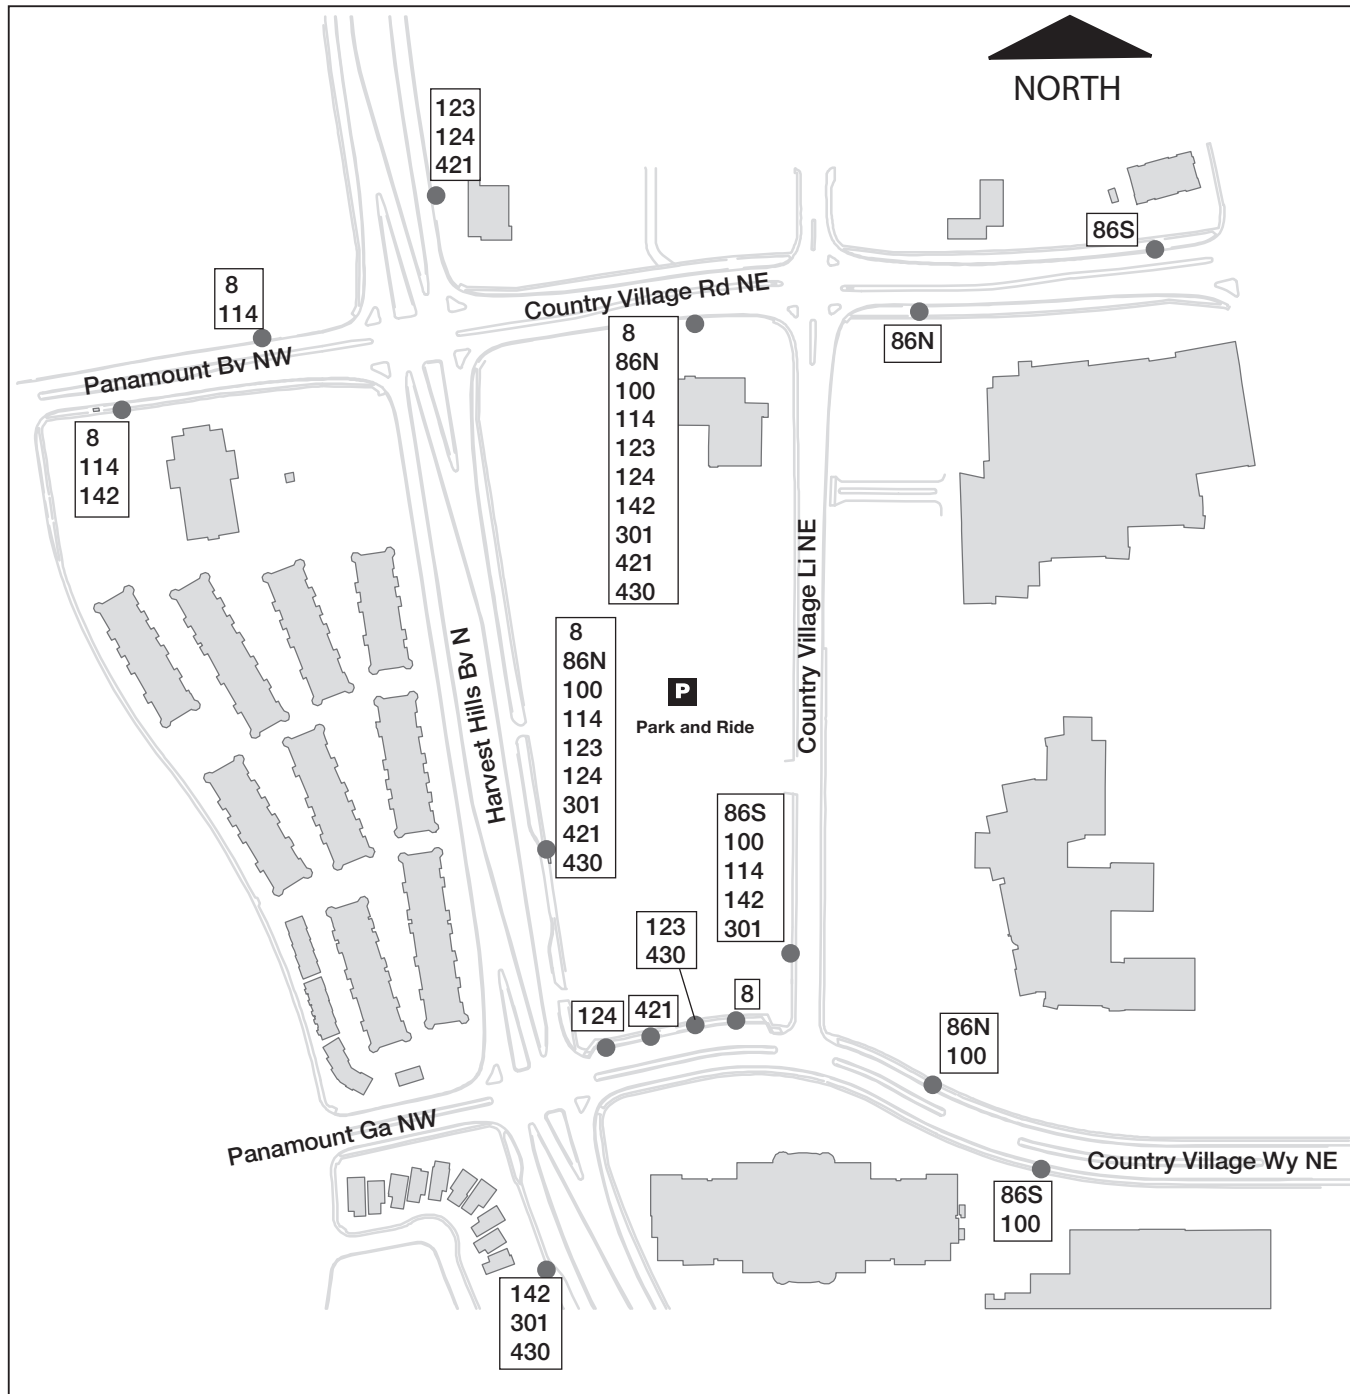

North Pointe Terminal

- | | | | |
|-----|----------------------------|-----|-------------------------------|
| 8 | - Foothills Medical Centre | 124 | - Evanston |
| 86N | - Coventry North | 142 | - Panorama Express (Downtown) |
| 86S | - Coventry South | 301 | - BRT North / Downtown |
| 100 | - Airport / McKnight Stn. | 421 | - Panatella |
| 114 | - Panorama / Country Hills | 430 | - Sandstone |
| 123 | - Sage Hill / Kincora | | |