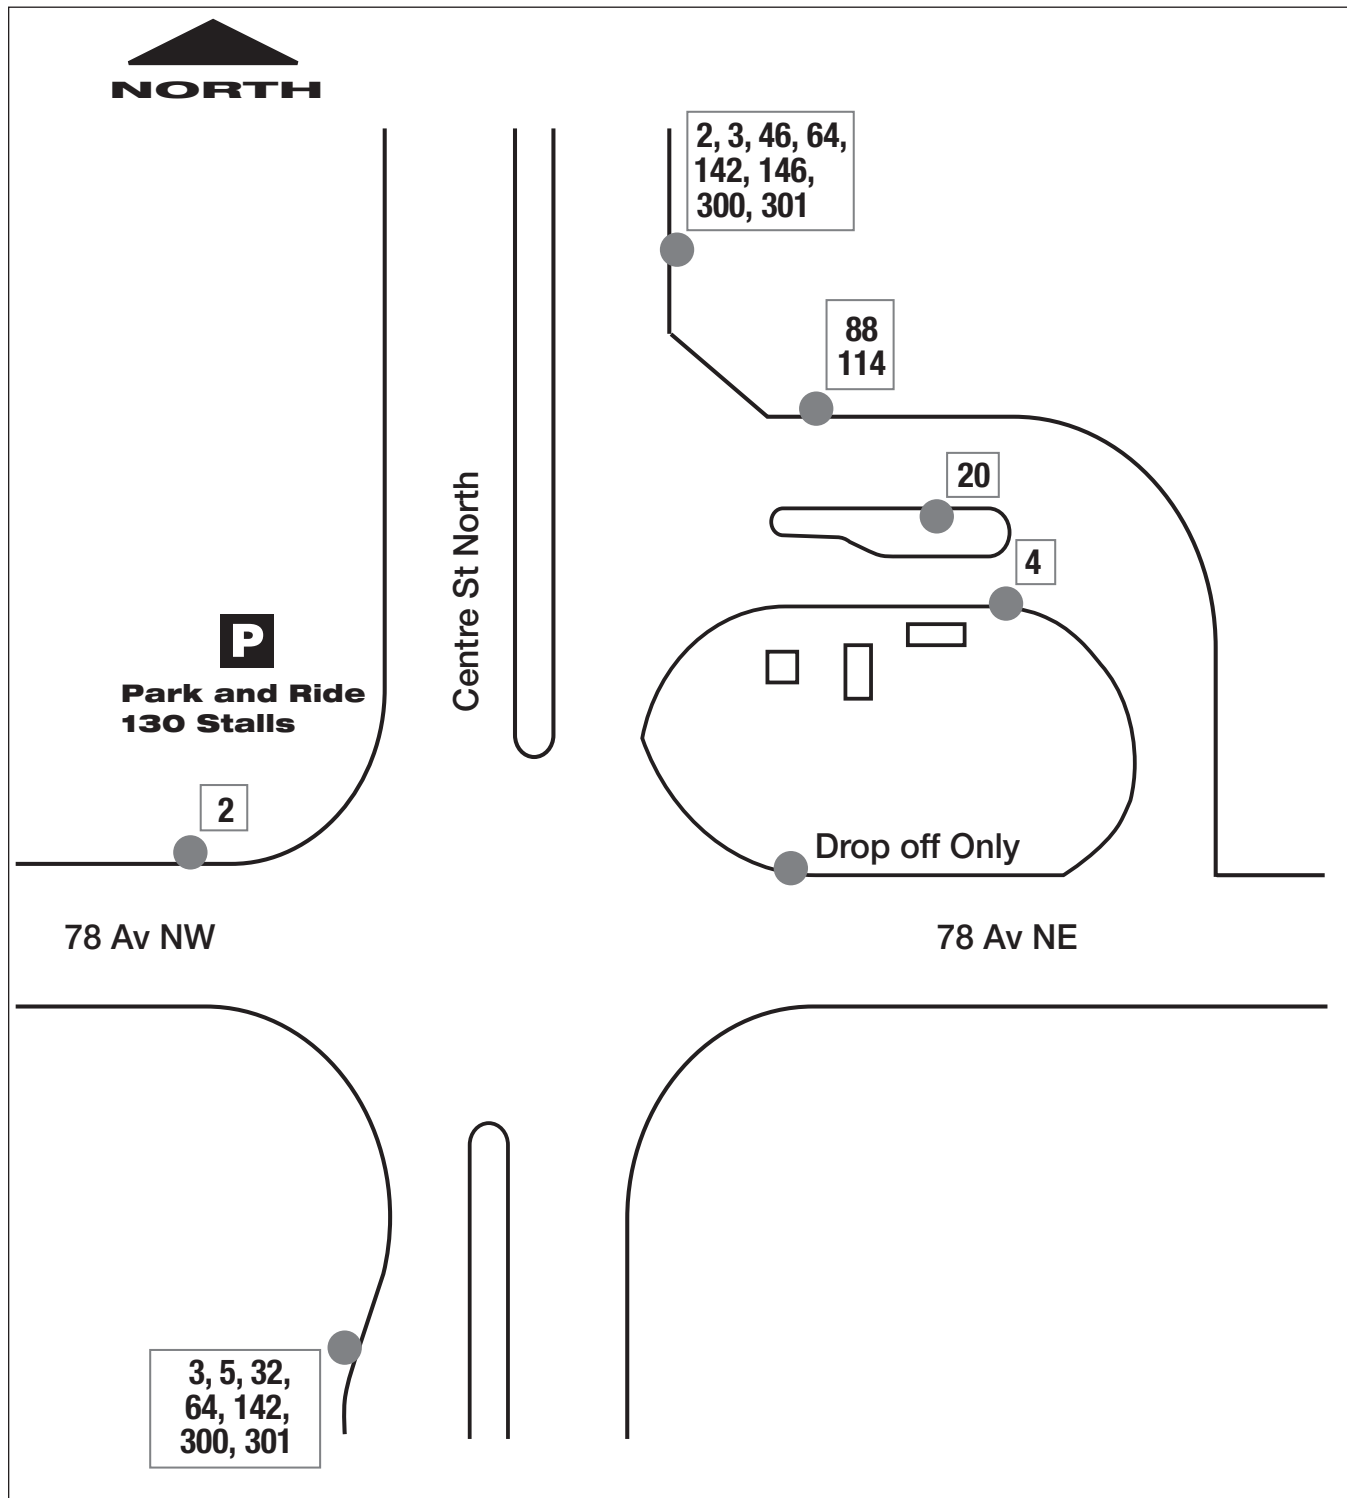

# 78 Avenue Terminal

- 2 – Mt Pleasant/Killarney/  
17 Ave.
- 3 – Elbow Dr/Sandstone
- 4 – Huntington
- 5 – North Haven

- 20 – Heritage/Northmount
- 32 – Huntington/Sunridge
- 46/146 – Beddington
- 64 – MacEwan Express
- 88 – Harvest Hills

- 114 – Panorama
- 142 – Panorama Express
- 300 – BRT Airport/City Centre
- 301 – BRT North/Downtown