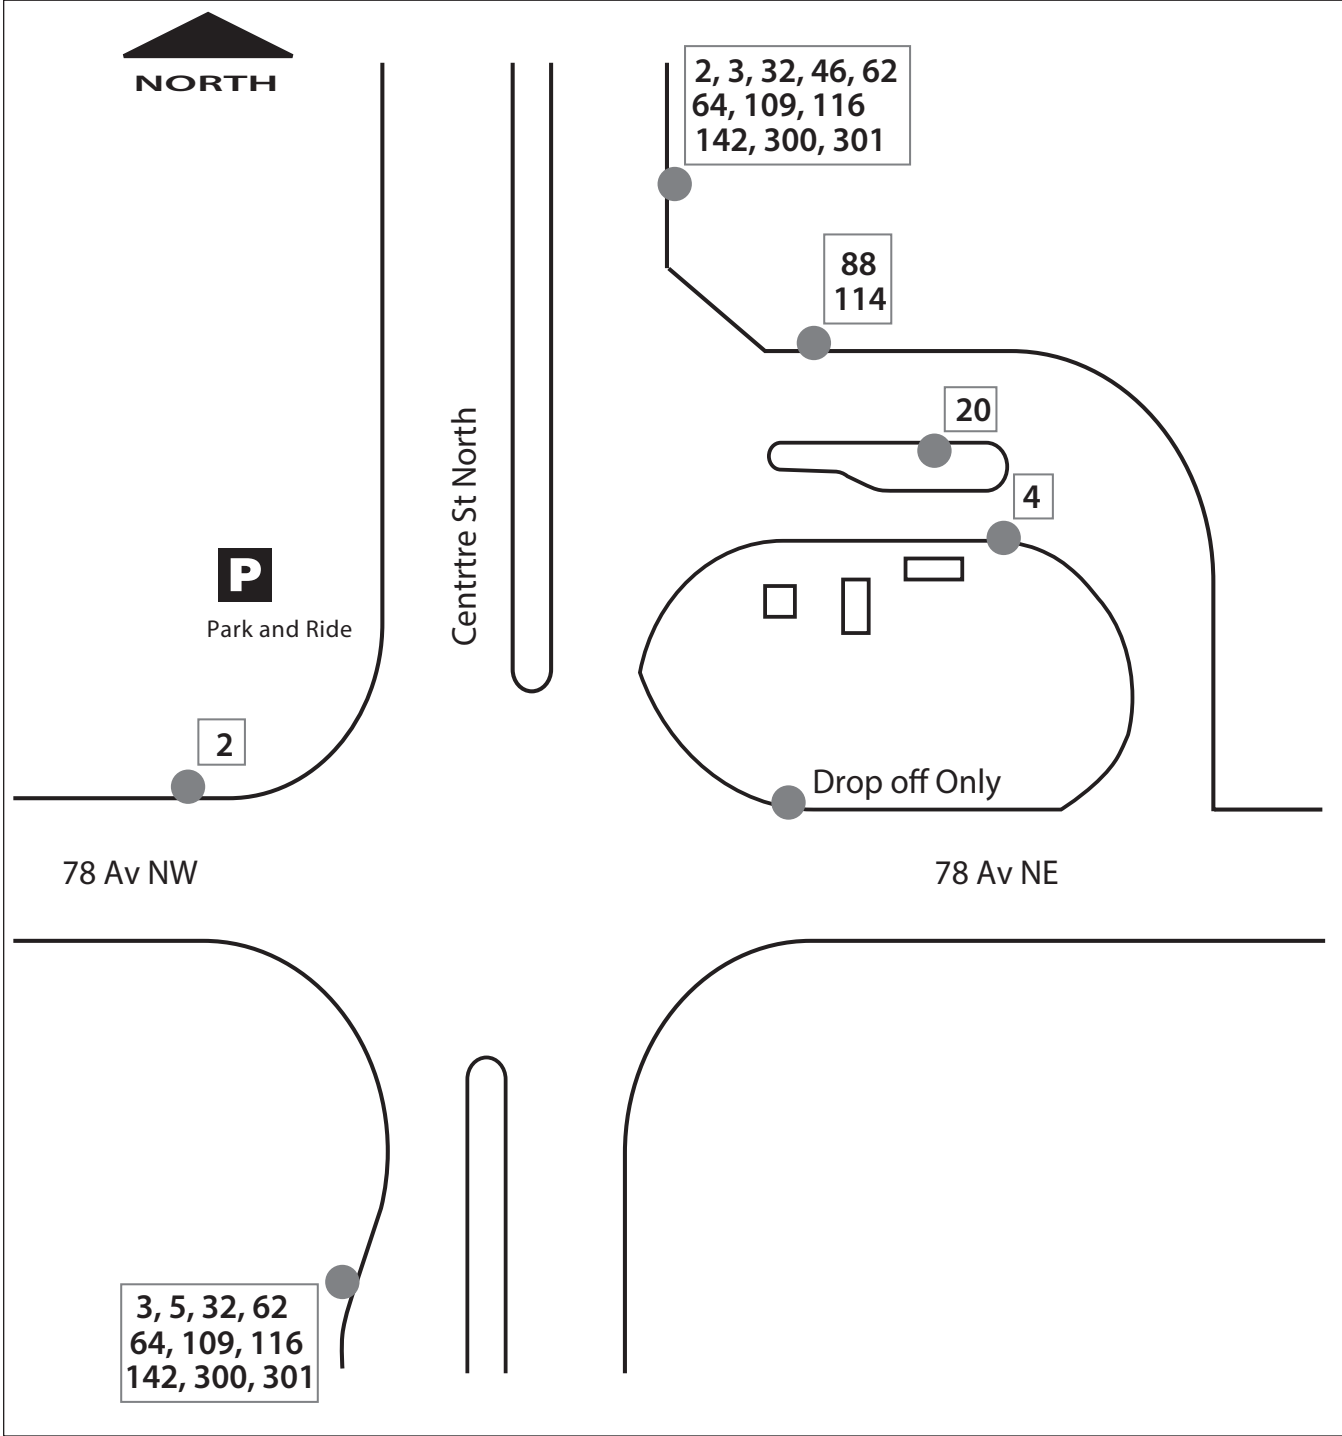

78 Avenue Terminal

- | | | | | | |
|----|-------------------------------------|-----|-------------------------|-----|---------------------------|
| 2 | - Mt Pleasant/Killarney/
17 Ave. | 32 | - Huntington/Sunridge | 114 | - Panorama |
| 3 | - Elbow Dr/Sandstone | 46 | - Beddington | 116 | - Coventry Hills Express |
| 4 | - Huntington | 62 | - Hidden Valley Express | 142 | - Panorama Express |
| 5 | - North Haven | 64 | - MacEwan Express | 300 | - BRT Airport/City Centre |
| 20 | - Heritage/Northmount | 88 | - Harvest Hills | 301 | - BRT North/Downtown |
| | | 109 | - Harvest Hills Express | | |