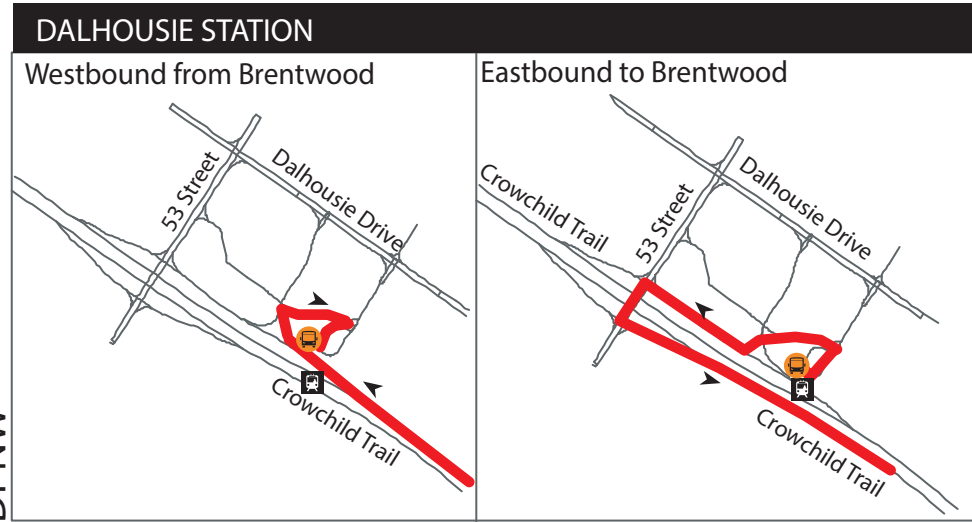

Red Line Elevator Replacement Shuttle (Dalhousie - Brentwood)

LEGEND

- Route
- CTrain Station
- Shuttle Stop