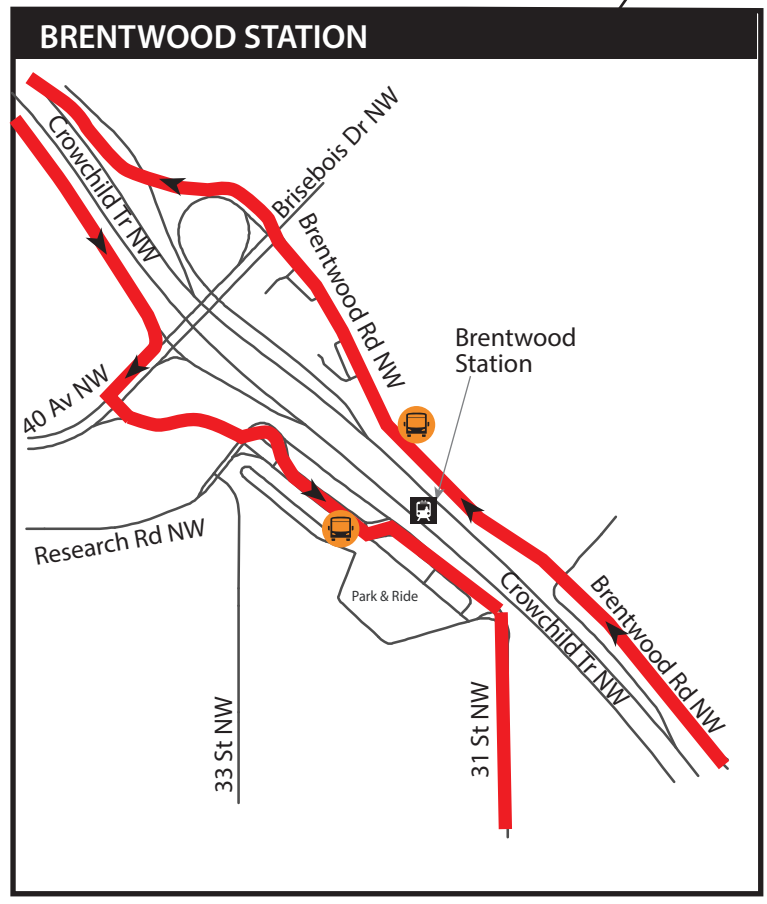

Red Line Elevator Replacement Shuttle (Dalhousie - Brentwood)

LEGEND

- Route
- CTrain Station
- Shuttle Stop