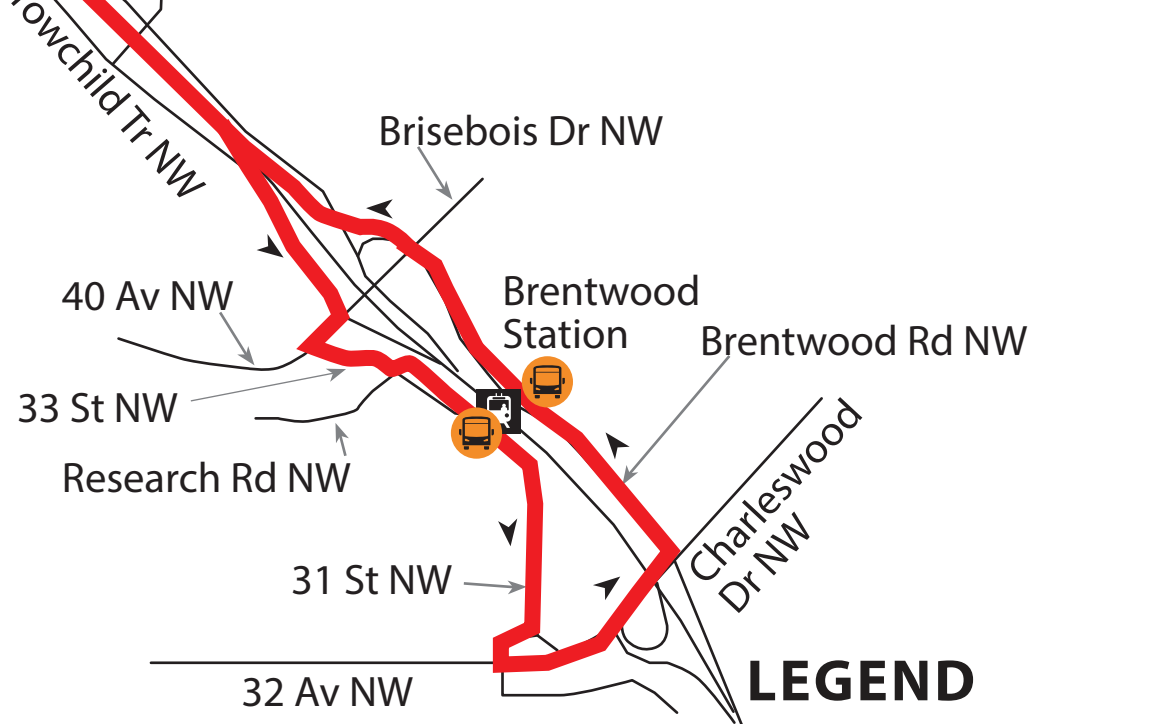

Red Line Elevator Replacement Shuttle (Dalhousie - Brentwood)

LEGEND

- Route
- CTrain Station
- Shuttle Stop