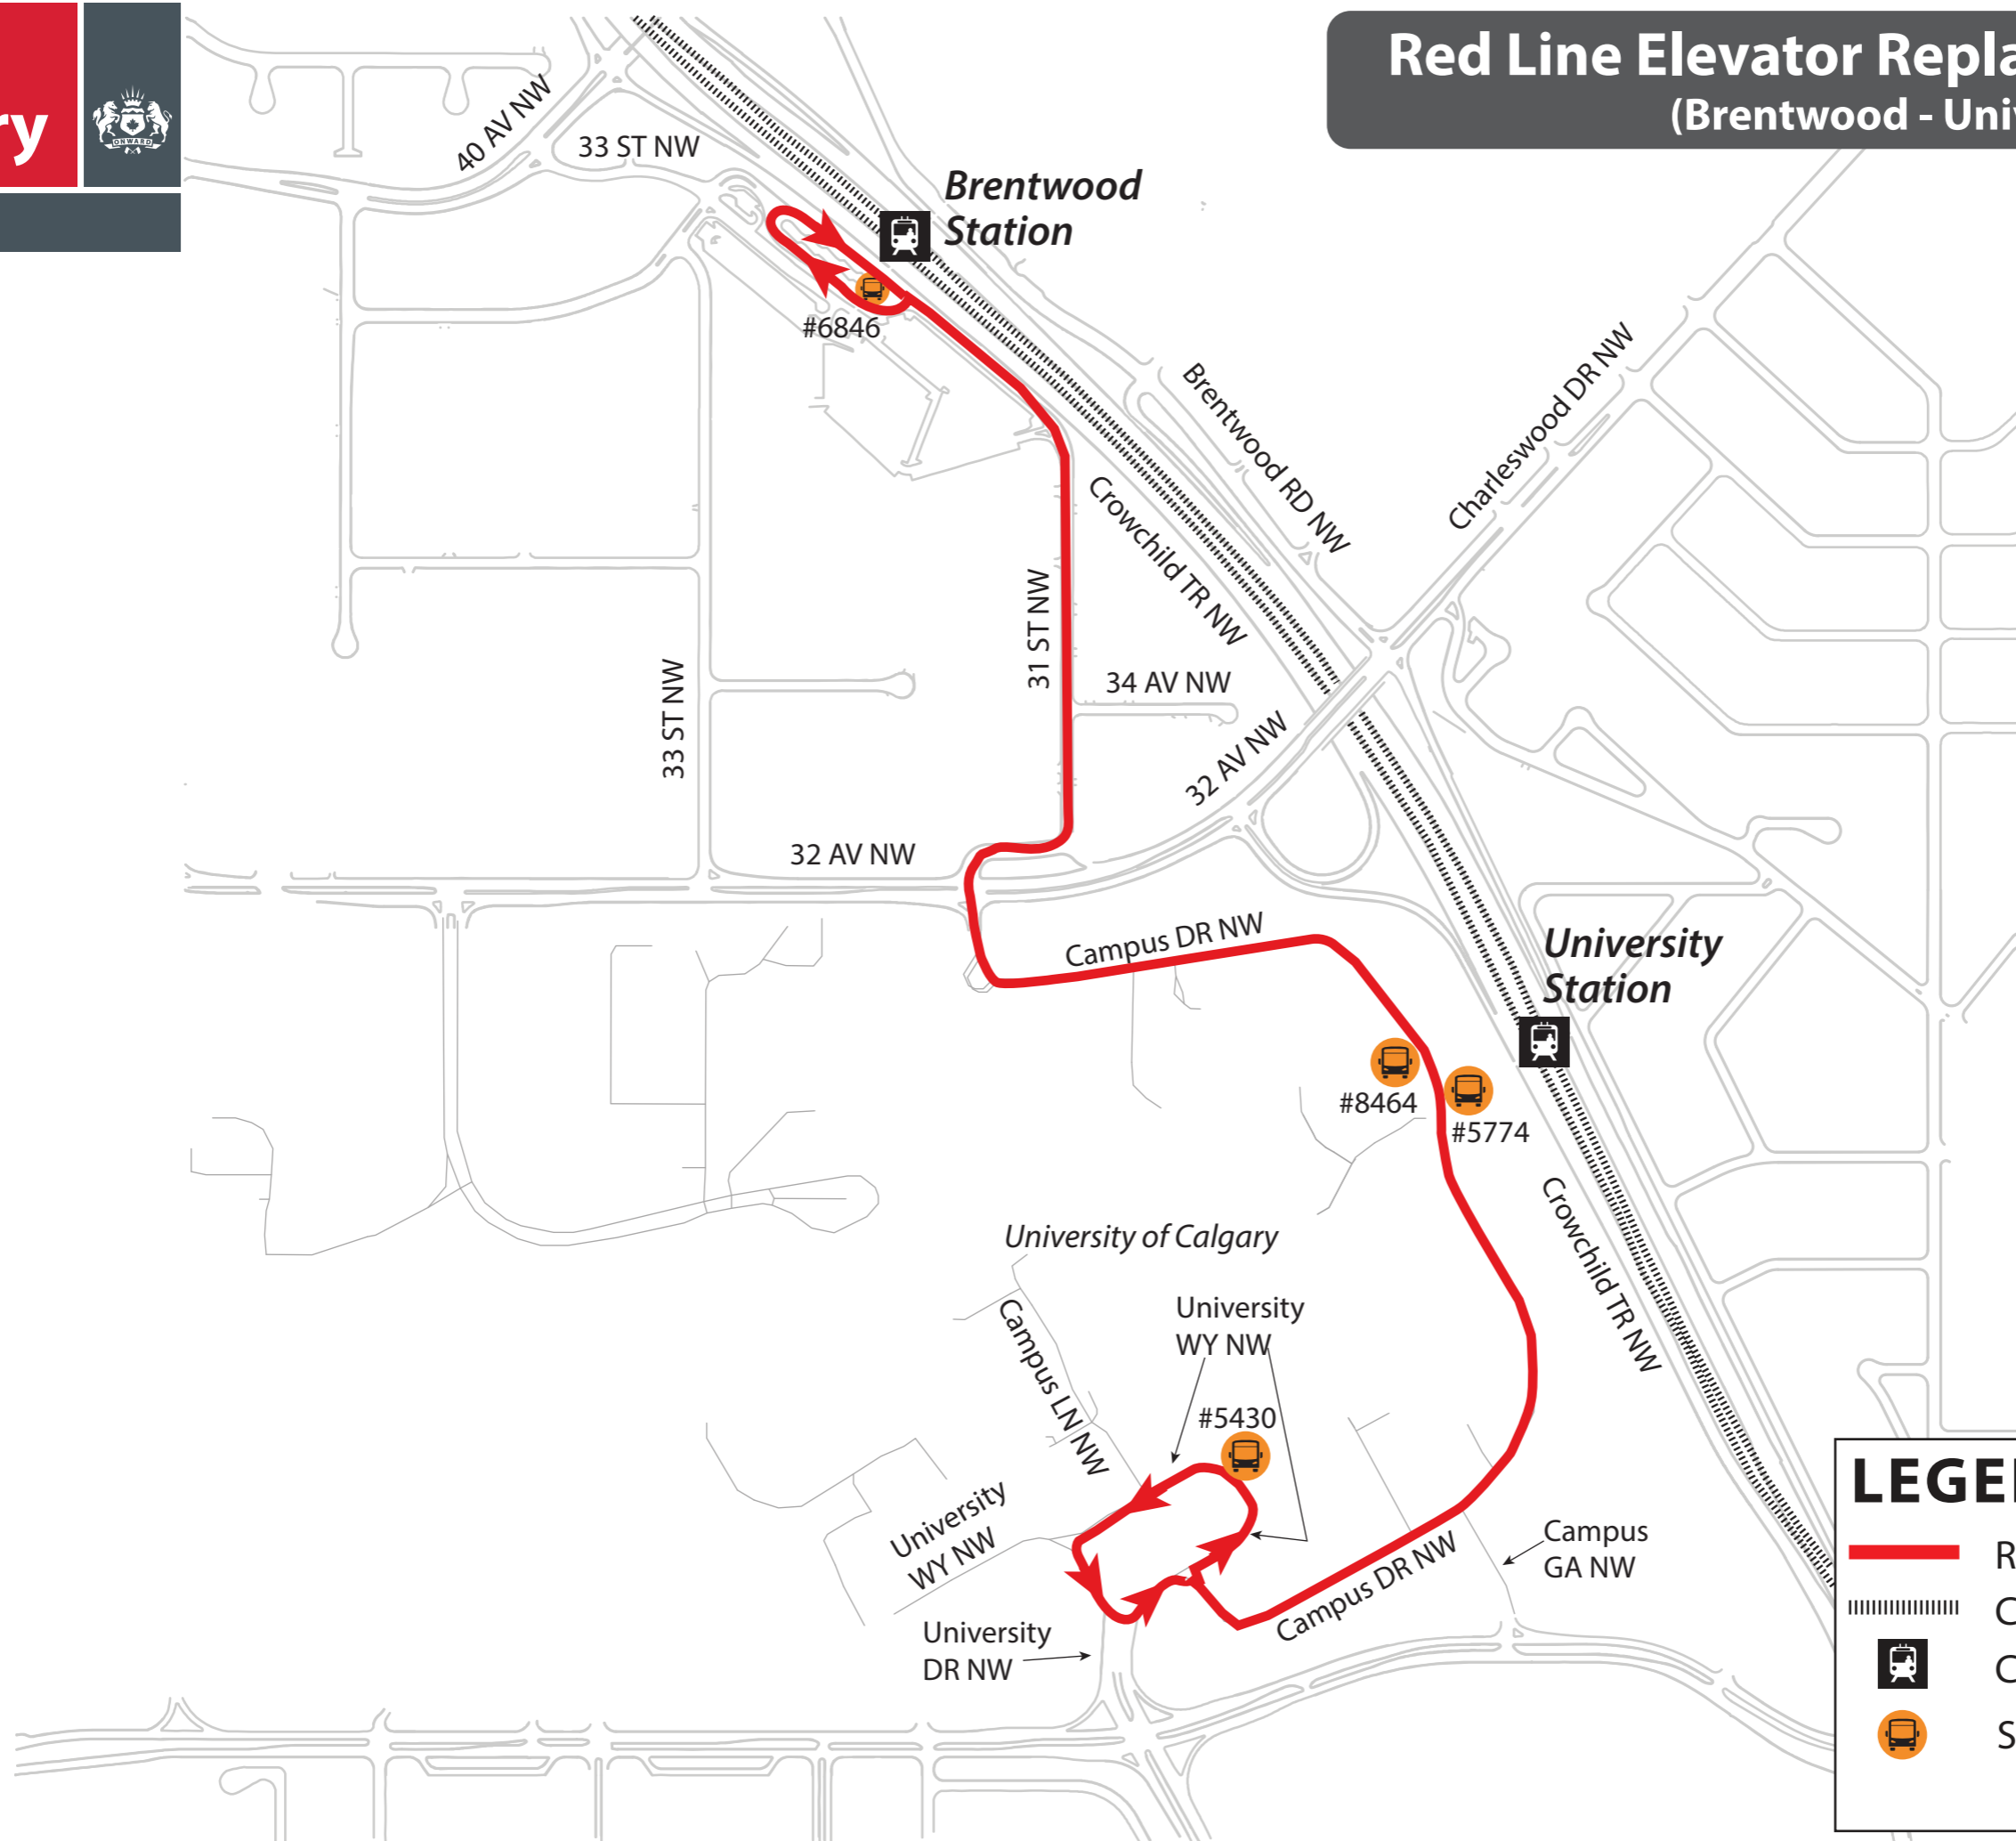

# Red Line Elevator Replacement Shuttle (Brentwood - University)

### LEGEND

- Route
- CTrain Line
- CTrain Station
- Shuttle Stop