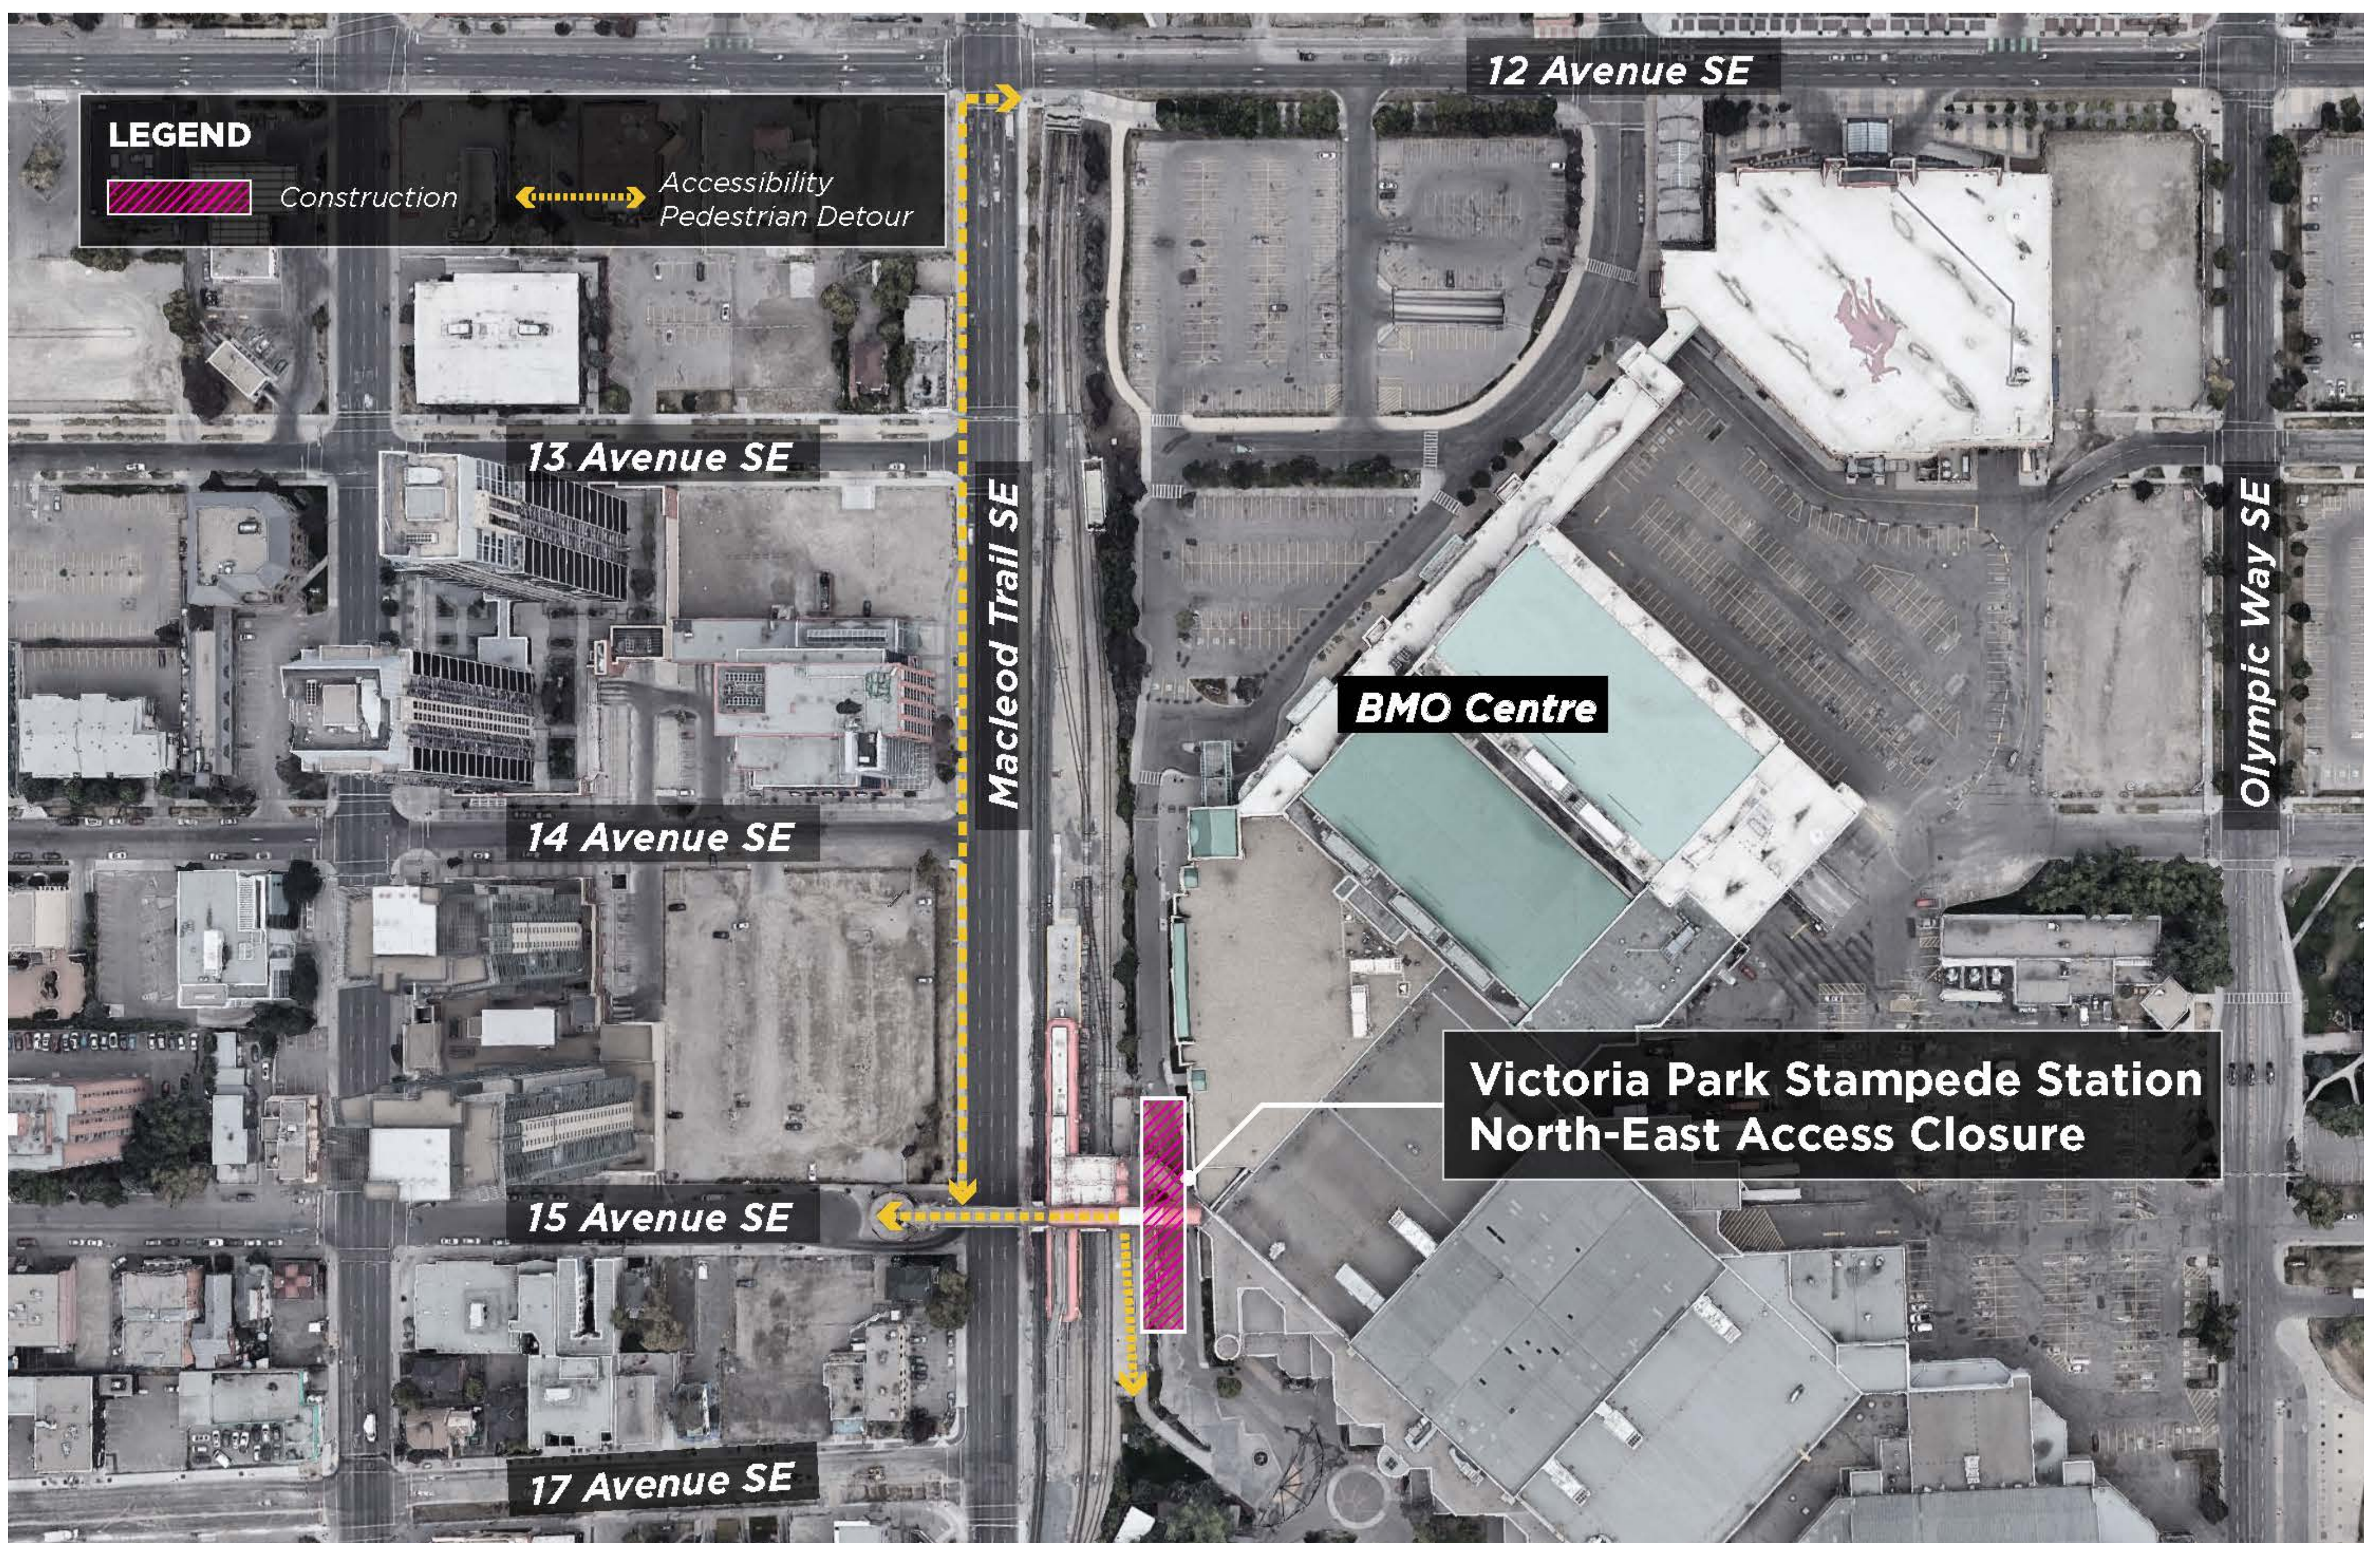

17TH AVENUE EXTENSION & VICTORIA PARK STAMPEDE STATION REBUILD

Due to construction on the Victoria Park Stampede Station, a short term pedestrian detour will be in place from September 1-3.

For more information about the project call 403-718-0300 or visit calgarymlc.ca