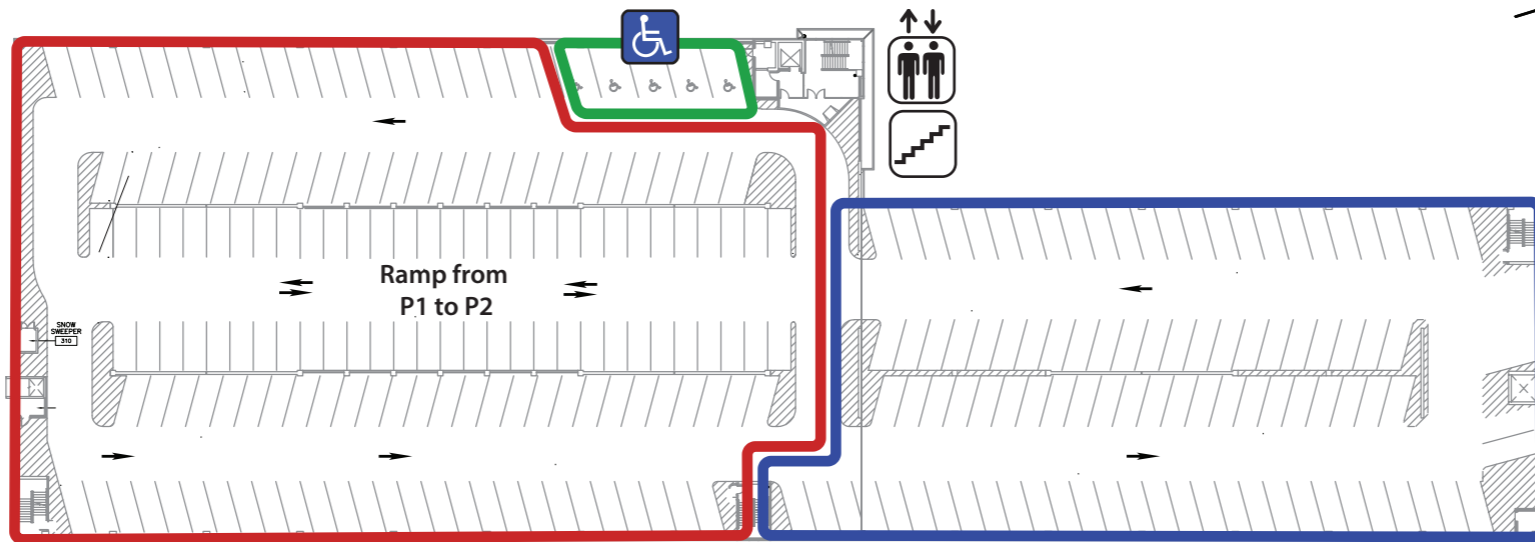

# 69 STREET LRT STATION PARKING (PARKADE)

**EFFECTIVE  
MARCH 1, 2019**

17 AVE SW

69 ST SW

Ground Level

P1

Second Level

P2

Top Level

P3

**LEGEND**

FREE PARKING:

- FREE PARKING AREA
- ACCESSIBLE PARKING

RESERVE PARKING:

- RESERVED
- NEWLY RESERVED

Ramp Inset (P2 to P3)