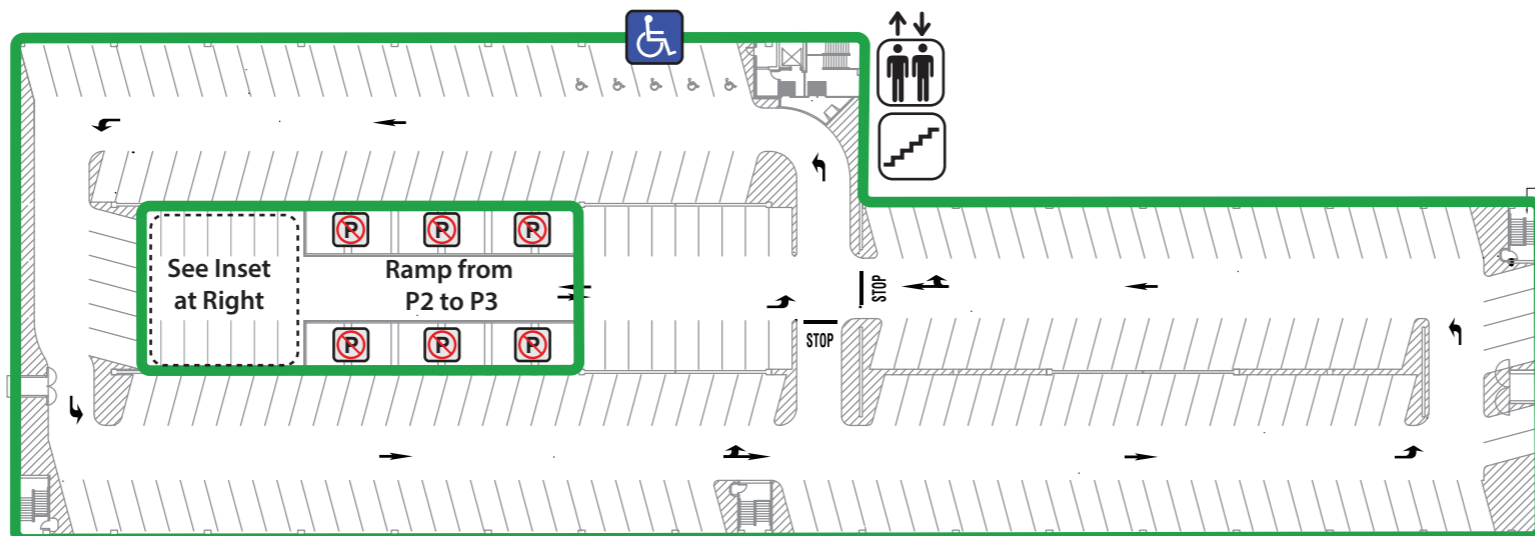

# 69 STREET LRT STATION PARKING (PARKADE)

**EFFECTIVE  
MARCH 1, 2019**

17 AVE SW

69 ST SW

Ground Level

P1

Second Level

P2

Top Level

P3

**LEGEND**

FREE PARKING:

- FREE PARKING AREA
- ACCESSIBLE PARKING

RESERVE PARKING:

- RESERVED
- NEWLY RESERVED

Ramp Inset (P2 to P3)