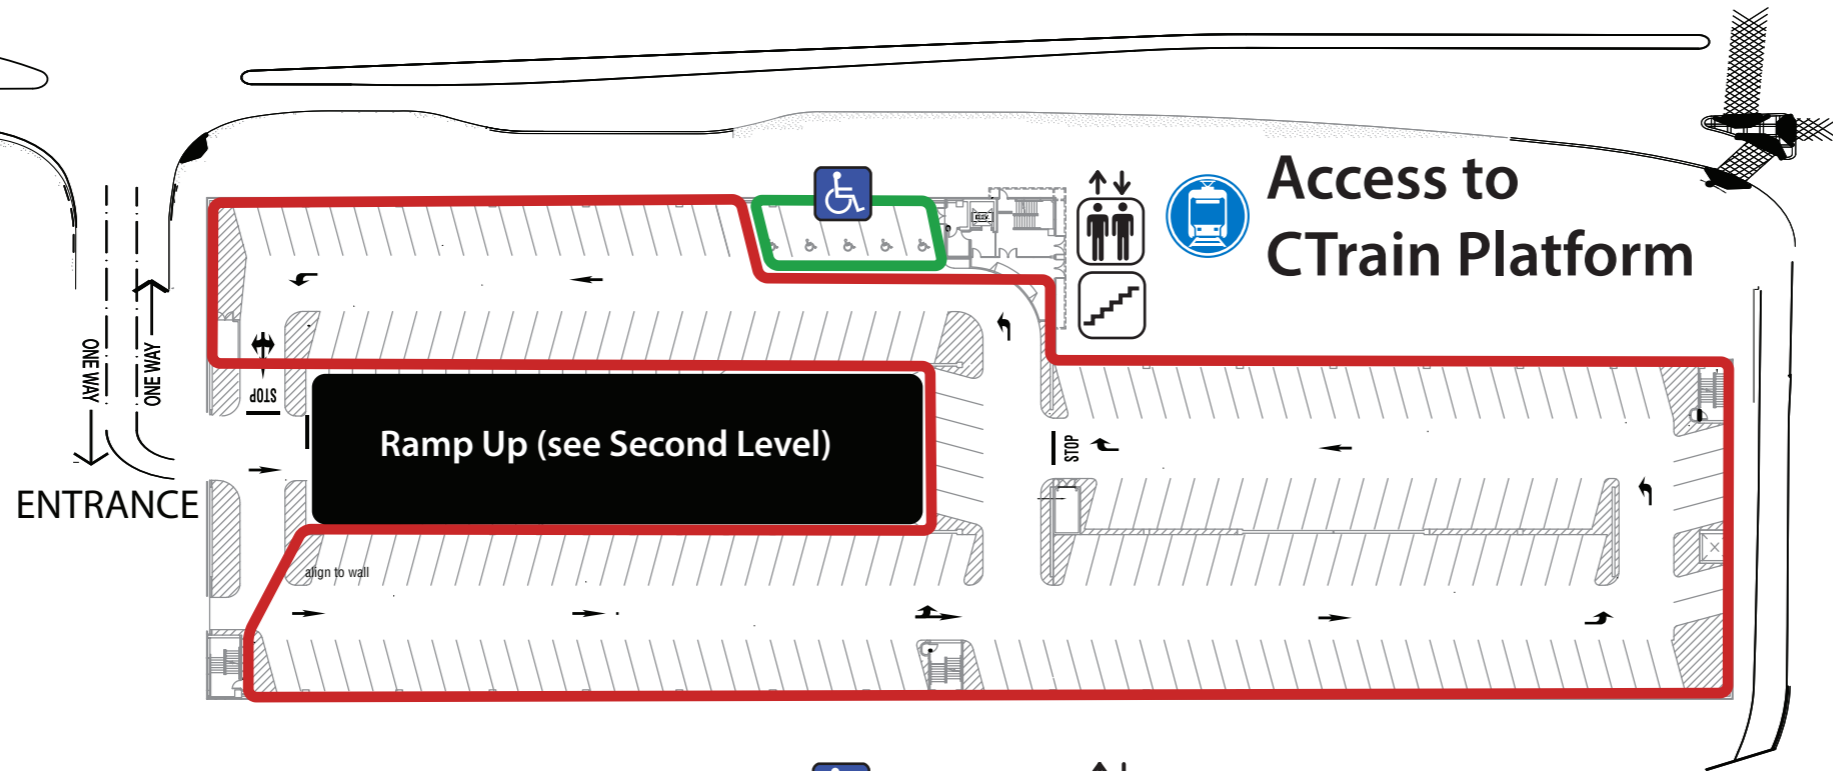

# 69 STREET LRT STATION PARKING (PARKADE)

**EFFECTIVE  
MARCH 1, 2019**

17 AVE SW

69 ST SW

Ground Level

P1

Second Level

P2

Top Level

P3

**LEGEND**

FREE PARKING:

- FREE PARKING AREA
- ACCESSIBLE PARKING

RESERVE PARKING:

- RESERVED
- NEWLY RESERVED

Ramp Inset (P2 to P3)