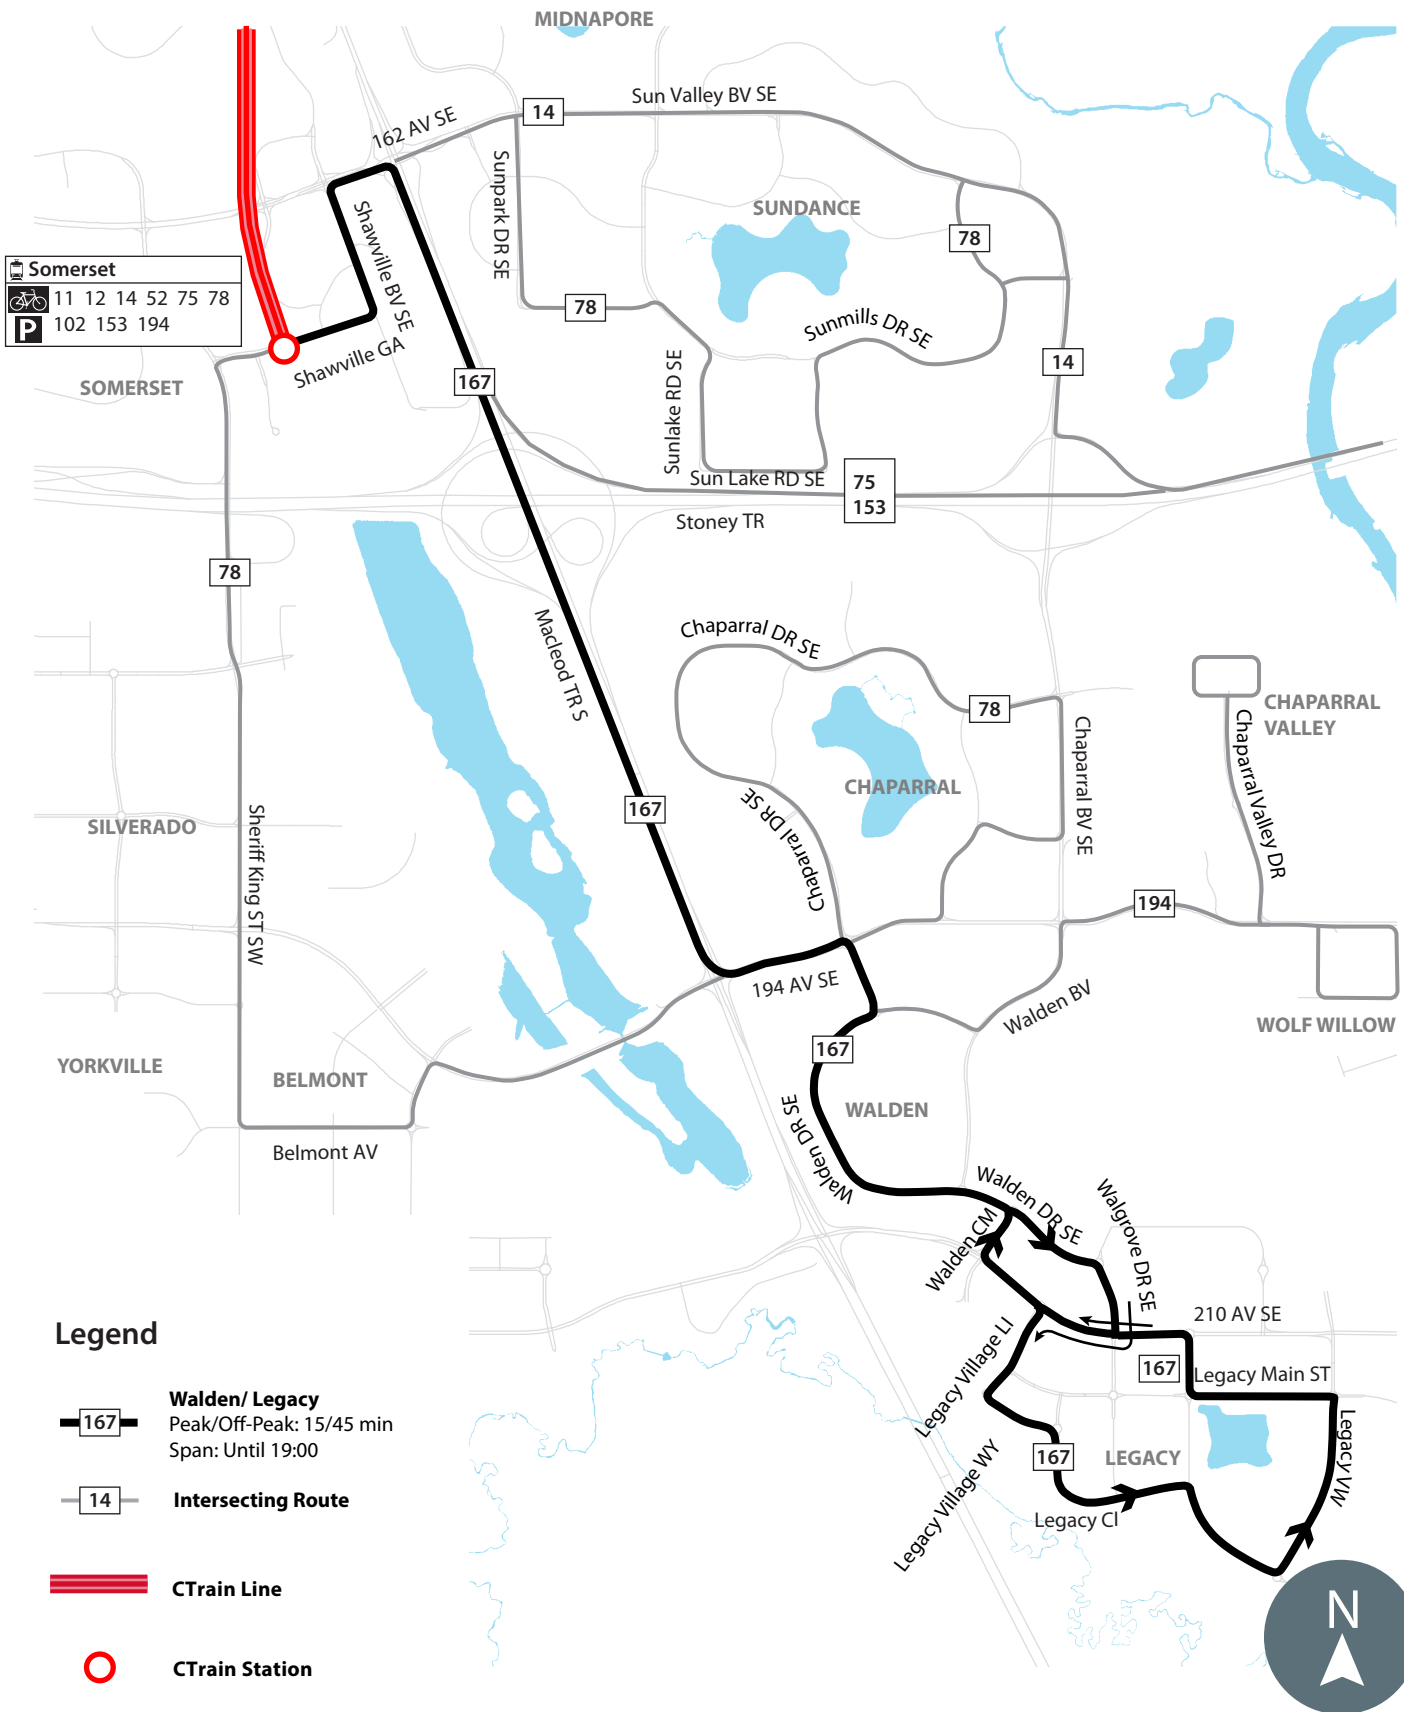

# Proposed Route 167 - Walden/ Legacy

**Somerset**  
 11 12 14 52 75 78  
 P 102 153 194

## Legend

-  **Walden/ Legacy**  
Peak/Off-Peak: 15/45 min  
Span: Until 19:00
-  **Intersecting Route**
-  **CTrain Line**
-  **CTrain Station**