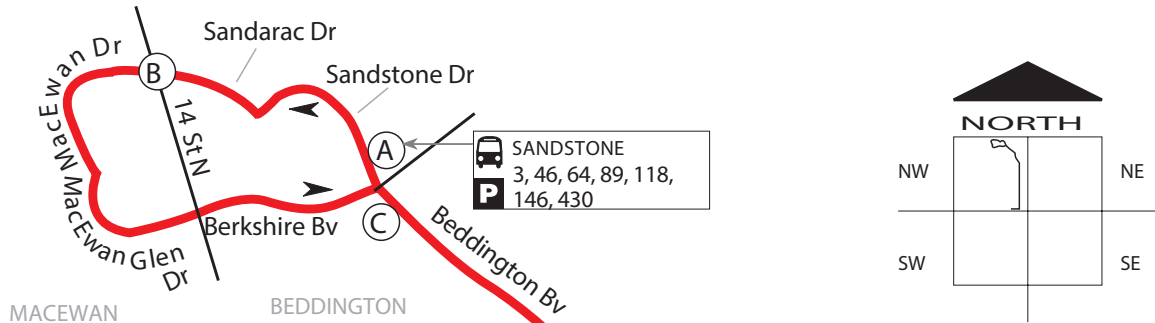

**STAMPEDE PARADE DETOUR**

MacEwan Express  
**Route 64**

**ROUTE 64 BUS STOPS**

**A.M. bus stops outside the community**

- On Centre St. at Beddington Blvd. N.W. (#5167)
- On Centre St. at 78 Ave. N.W. (#9066)
- On Centre St. at 64 Ave. N.W. (#4588)
- On Centre St. at Northmount Dr. N.W. (#4587)
- On Centre St. at 40 Ave. N.W. (#8418)
- On Centre St. at 28 Ave. N.W. (#3399)
- On Centre St. at 16 Ave. N.W. (#6654)
- On Centre St. at 4 Ave. S.W. (#9971)
- On Centre St. at 5 Ave. S.W. (#9970)
- On 6 Ave. at 3 St. S.W. (nearside #9982)
- On 6 Ave. at 5 St. S.W. (nearside #9980)
- On 6 Ave. at 7 St. S.W. (nearside #9979)
- On 6 Ave. at 9 St. S.W. (#2377)

**P.M. bus stops outside the community**

- On 5 Ave. at 9 St. S.W. (#7464)
- On 5 Ave. at 8 St. S.W. (#6998)
- On 5 Ave. at 6 St. S.W. (nearside #7000)
- On 5 Ave. at 5 St. S.W. (midblock #7275)
- On 5 Ave. at 3 St. S.W. (#8441)
- On Centre St. at 4 Ave. S.E. (nearside #5700)
- On Centre St. at 16 Ave. N.E. (#6658)
- On Centre St. at 28 Ave. N.E. (#3397)
- On Centre St. at 40 Ave. N.E. (#8419)
- On Centre St. at 64 Ave. N.E. (#4530)
- On Centre St. at 78 Ave. N.E. (#5527)
- On Beddington Blvd. at Centre St. N.W. (#5806)

**SANDSTONE**  
3, 46, 64, 89, 118,  
146, 430

**78 AVENUE**  
2, 3, 4, 5, 20, 32, 46,  
62, 64, 88, 109, 114,  
116, 142, 146, 300, 301

**TRIP SEQUENCE ORDER**

- A.M. Trip Route - A B C D
- P.M. Trip Route - E F C
- Time point C is served after MacEwan drop-offs

**LEGEND**

- Regular Route
- Detour Route
- 🚌 Bus Terminal
- Ⓐ Time Point
- ☐ Intersecting Route
- Ⓟ Park and Ride