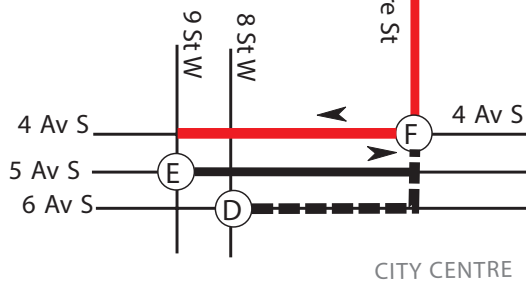

**STAMPEDE PARADE DETOUR**

MacEwan Express  
**Route 64**

**ROUTE 64 BUS STOPS**

**A.M. bus stops outside the community**

- On Centre St. at Beddington Blvd. N.W. (#5167)
- On Centre St. at 78 Ave. N.W. (#9066)
- On Centre St. at 64 Ave. N.W. (#4588)
- On Centre St. at Northmount Dr. N.W. (#4587)
- On Centre St. at 40 Ave. N.W. (#8418)
- On Centre St. at 28 Ave. N.W. (#3399)
- On Centre St. at 16 Ave. N.W. (#6654)
- On Centre St. at 4 Ave. S.W. (#9971)
- On Centre St. at 5 Ave. S.W. (#9970)
- On 6 Ave. at 3 St. S.W. (nearside #9982)
- On 6 Ave. at 5 St. S.W. (nearside #9980)
- On 6 Ave. at 7 St. S.W. (nearside #9979)
- On 6 Ave. at 9 St. S.W. (#2377)

**P.M. bus stops outside the community**

- On 5 Ave. at 9 St. S.W. (#7464)
- On 5 Ave. at 8 St. S.W. (#6998)
- On 5 Ave. at 6 St. S.W. (nearside #7000)
- On 5 Ave. at 5 St. S.W. (midblock #7275)
- On 5 Ave. at 3 St. S.W. (#8441)
- On Centre St. at 4 Ave. S.E. (nearside #5700)
- On Centre St. at 16 Ave. N.E. (#6658)
- On Centre St. at 28 Ave. N.E. (#3397)
- On Centre St. at 40 Ave. N.E. (#8419)
- On Centre St. at 64 Ave. N.E. (#4530)
- On Centre St. at 78 Ave. N.E. (#5527)
- On Beddington Blvd. at Centre St. N.W. (#5806)

**SANDSTONE**  
3, 46, 64, 89, 118,  
146, 430

**78 AVENUE**  
2, 3, 4, 5, 20, 32, 46,  
62, 64, 88, 109, 114,  
116, 142, 146, 300, 301

**TRIP SEQUENCE ORDER**

- A.M. Trip Route - A B C D
- P.M. Trip Route - E F C
- Time point C is served after MacEwan drop-offs

**LEGEND**

- Regular Route
- Detour Route
- 🚌 Bus Terminal
- Ⓐ Time Point
- ☐ Intersecting Route
- Ⓟ Park and Ride