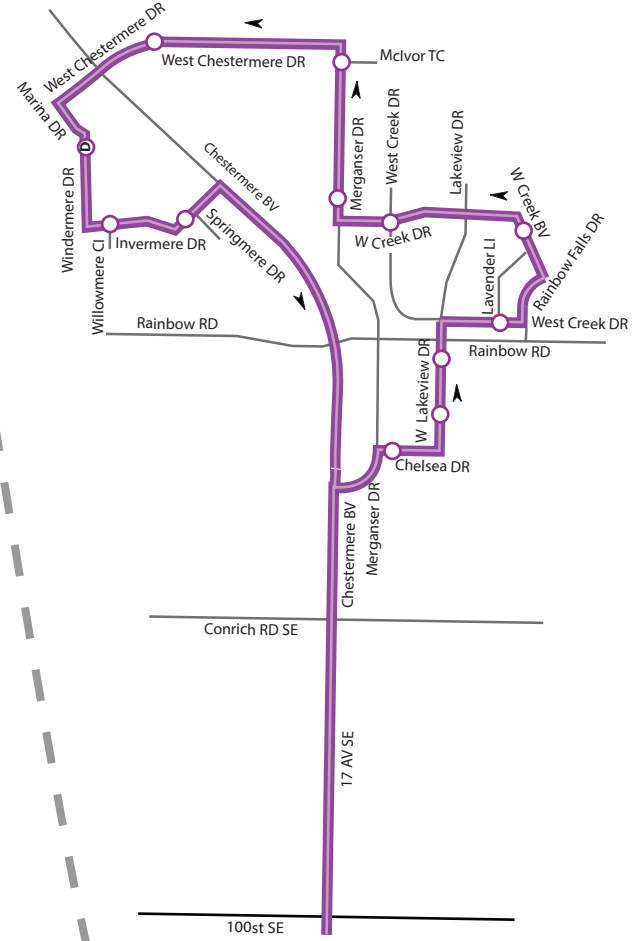

STAMPEDE PARADE DETOUR

Route 307
MAX PURPLE

LEGEND

- Regular MAX Purple
- Detour MAX Purple
- MAX Station
- Time Point
- CTrain Station
- Bus Terminal
- Park and Ride
- Intersecting Route