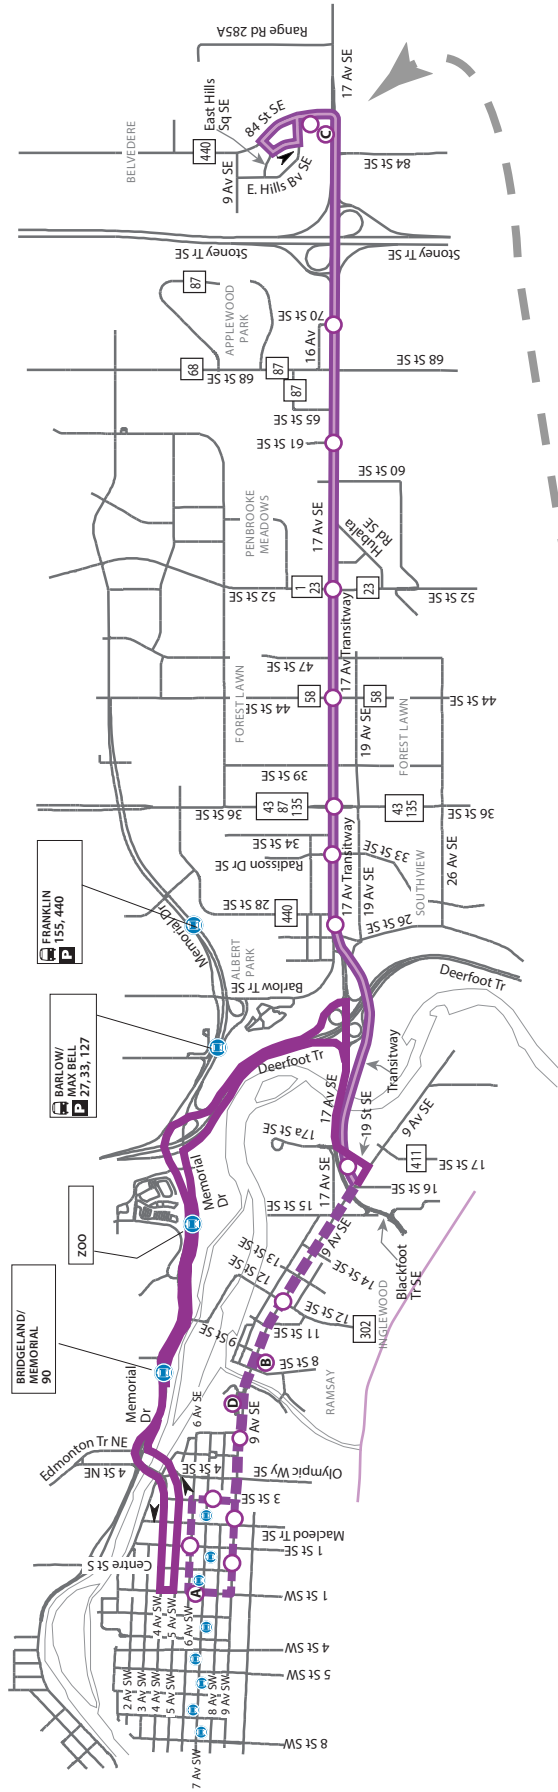

STAMPEDE PARADE DETOUR

Route 307
MAX PURPLE

LEGEND

- Regular MAX Purple
- Detour MAX Purple
- MAX Station
- Time Point
- CTrain Station
- Bus Terminal
- Park and Ride
- Intersecting Route