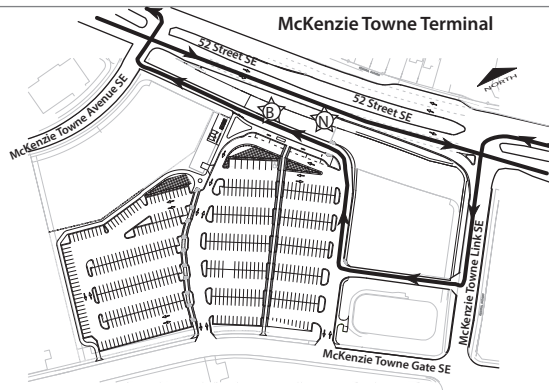

# STAMPEDE PARADE DETOUR

## BRT Southeast Route 302

- LEGEND**
- ▬ Regular Route
  - ▬ Detour Route
  - 🚌 Bus Terminal
  - ⋯ CTrain Line
  - Ⓐ Time Point
  - Ⓟ Park and Ride
  - ⊥ Intersecting Route
  - ☆ Route 302 Stop

**DOUGLAS GLEN**  
 MAX Teal, 92, 96, 103, 117,  
 133, 150, 151, 302

**MCKENZIE TOWNE**  
 23, 92, 152, 153, 302, 406