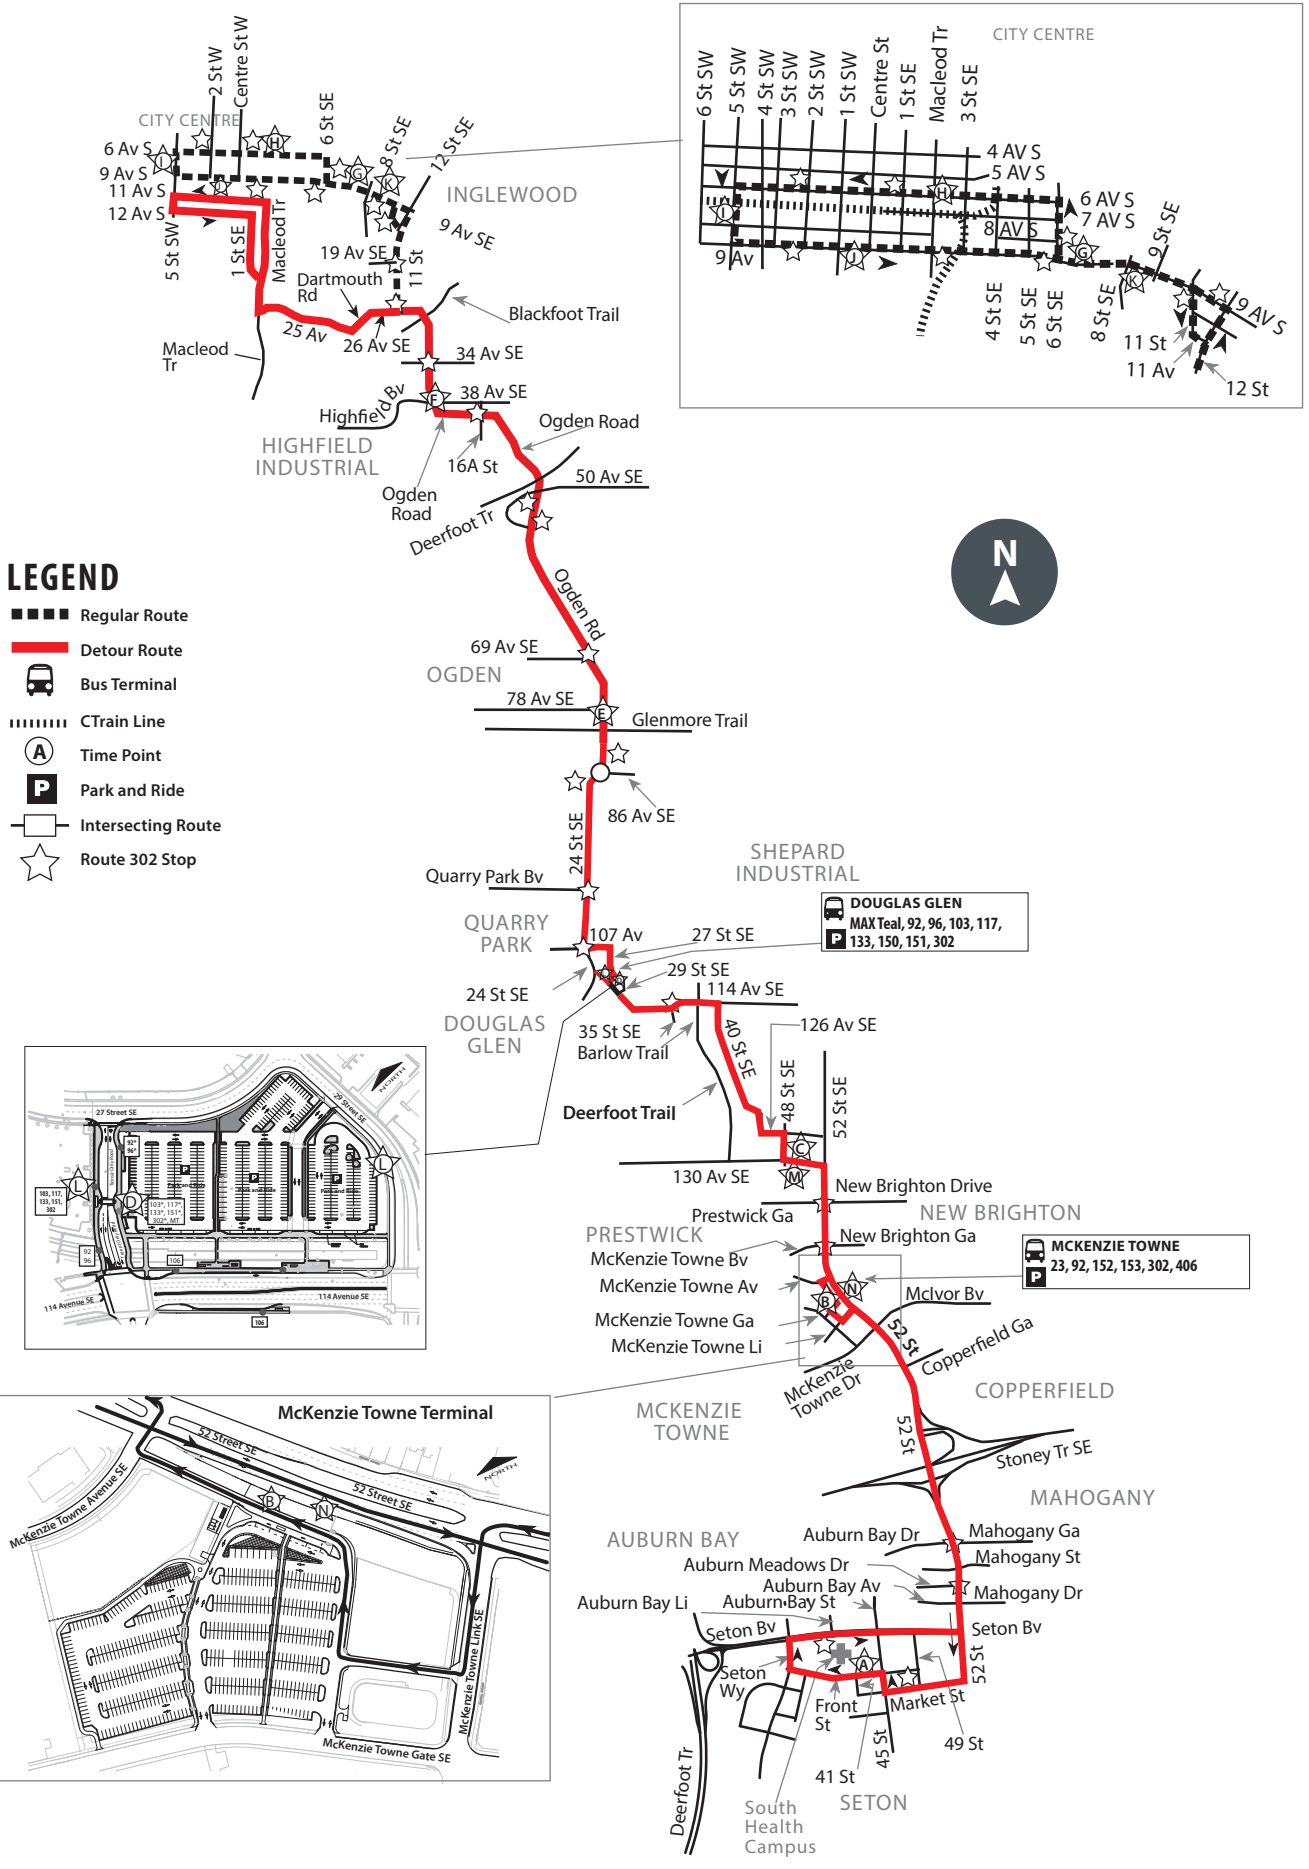

# STAMPEDE PARADE DETOUR

## BRT Southeast Route 302

- LEGEND**
- ▬ Regular Route
  - ▬ Detour Route
  - 🚌 Bus Terminal
  - ⋯ CTrain Line
  - Ⓐ Time Point
  - Ⓟ Park and Ride
  - ⊥ Intersecting Route
  - ☆ Route 302 Stop

**DOUGLAS GLEN**  
 MAX Teal, 92, 96, 103, 117,  
 133, 150, 151, 302

**MCKENZIE TOWNE**  
 23, 92, 152, 153, 302, 406