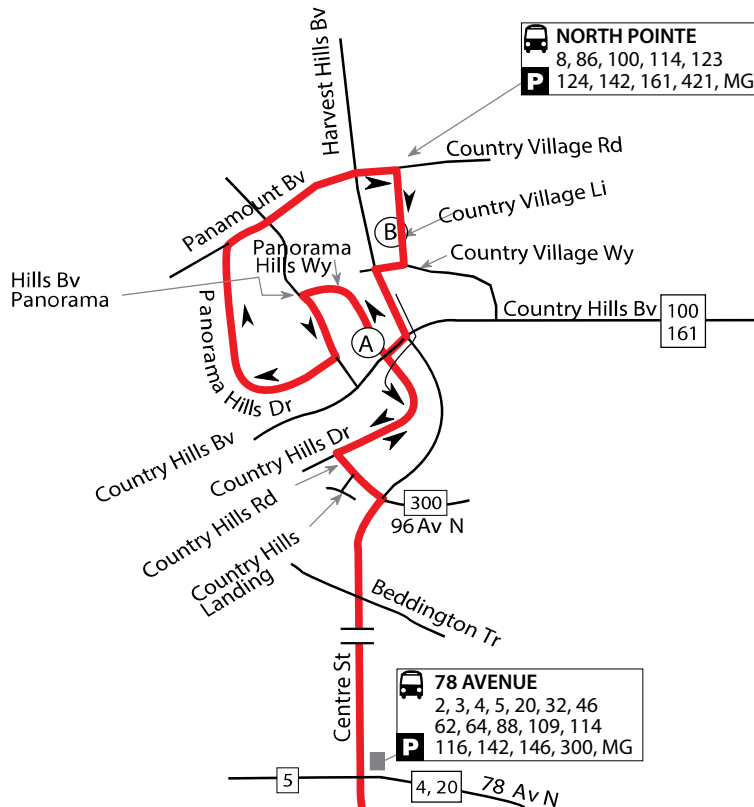

STAMPEDE PARADE DETOUR

**Panorama Express
Route 142**

LEGEND

- Regular Route
- Detour Route
- Bus Terminal
- Time Point
- Intersecting Route
- Park and Ride
- Bus Access Only

ROUTE 142 BUS STOPS

- A.M. bus stops outside the community
- On Centre St. at 78 Ave. NW. (#5168)
 - On Centre St. at 64 Ave. N.W. (#4588)
 - On Centre St. at Northmount Dr N.W. (#4587)
 - On Centre St. at 40 Ave. N.W. (#8418)
 - On Centre St. at 28 Ave. N.,W. (#3399)
 - On Centre St. at 16 Ave. N.W. (#7441)
 - On Centre St. at 4 Ave. S.W. (#9971)
 - On Centre St. at 5 Ave. S.W. (#9970)
 - On 6 Ave. at 3 St. S.W. (nearside #9982)
 - On 6 Ave. at 5 St. S.W. (nearside #9980)
 - On 6 Ave. at 7 St. S.W. (nearside #9979)
 - On 6 Ave. at 9 St. S.W. (#2377)