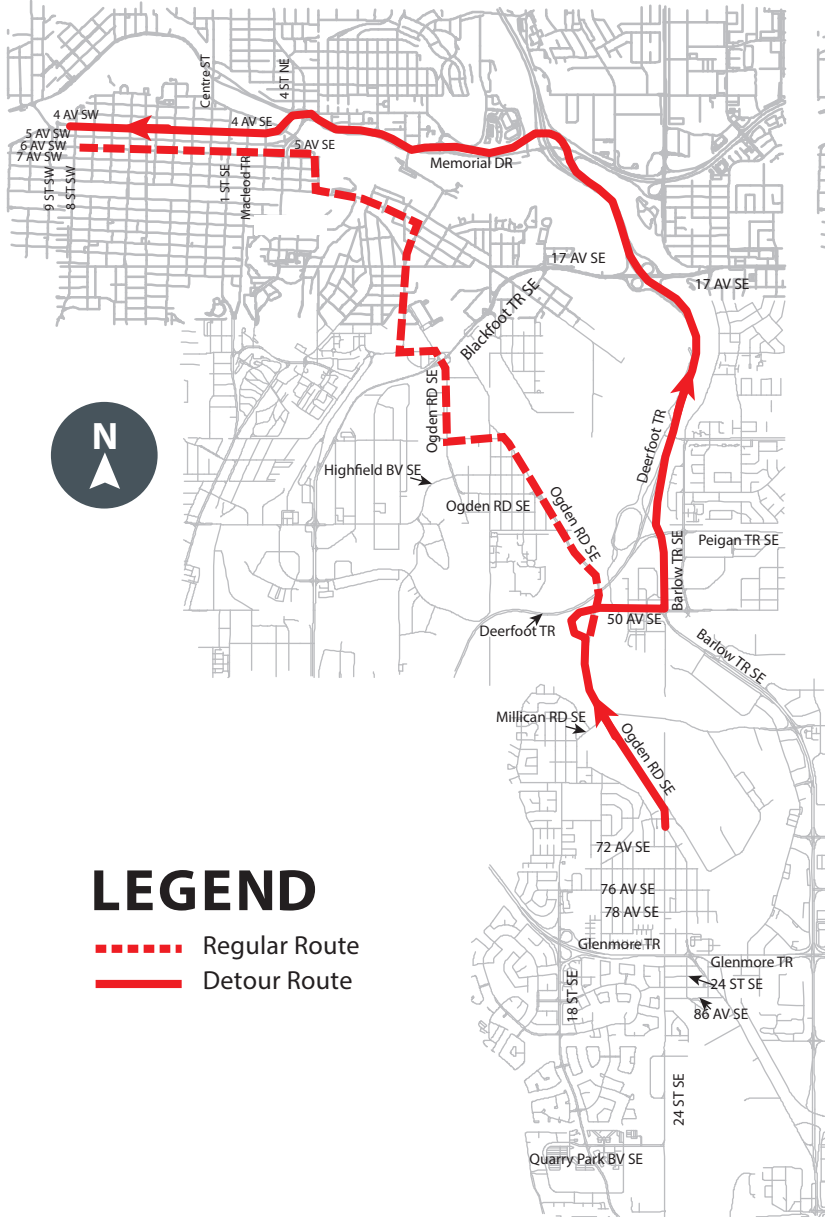

Routes 117, 131 & 151 via Ogden Road SE

Routes 117 & 151 via Deerfoot Trail

Route 117 - McKenzie Town Express
Route 131 - East Bow Express
Route 151 - New Brighton Express