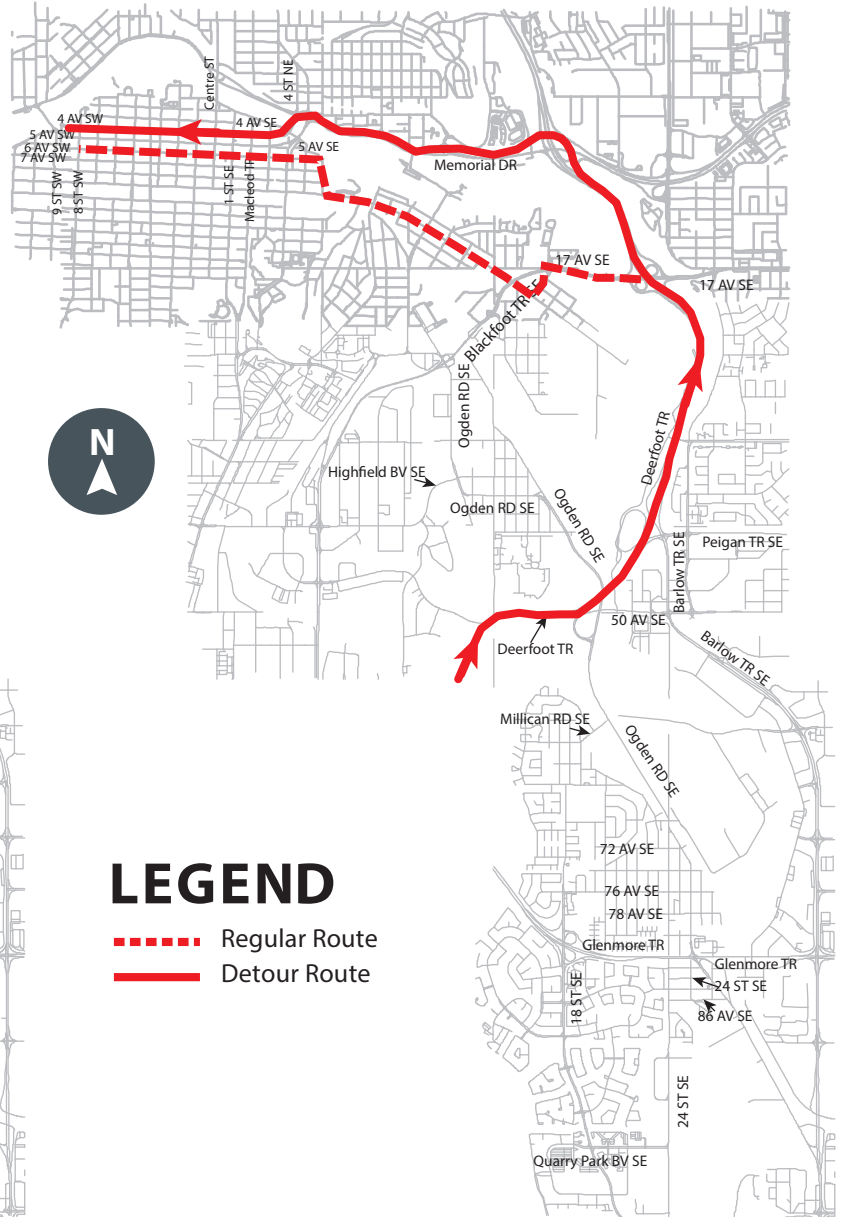

Routes 117, 131 & 151 via Ogden Road SE

Routes 117 & 151 via Deerfoot Trail

Route 117 - McKenzie Town Express
Route 131 - East Bow Express
Route 151 - New Brighton Express