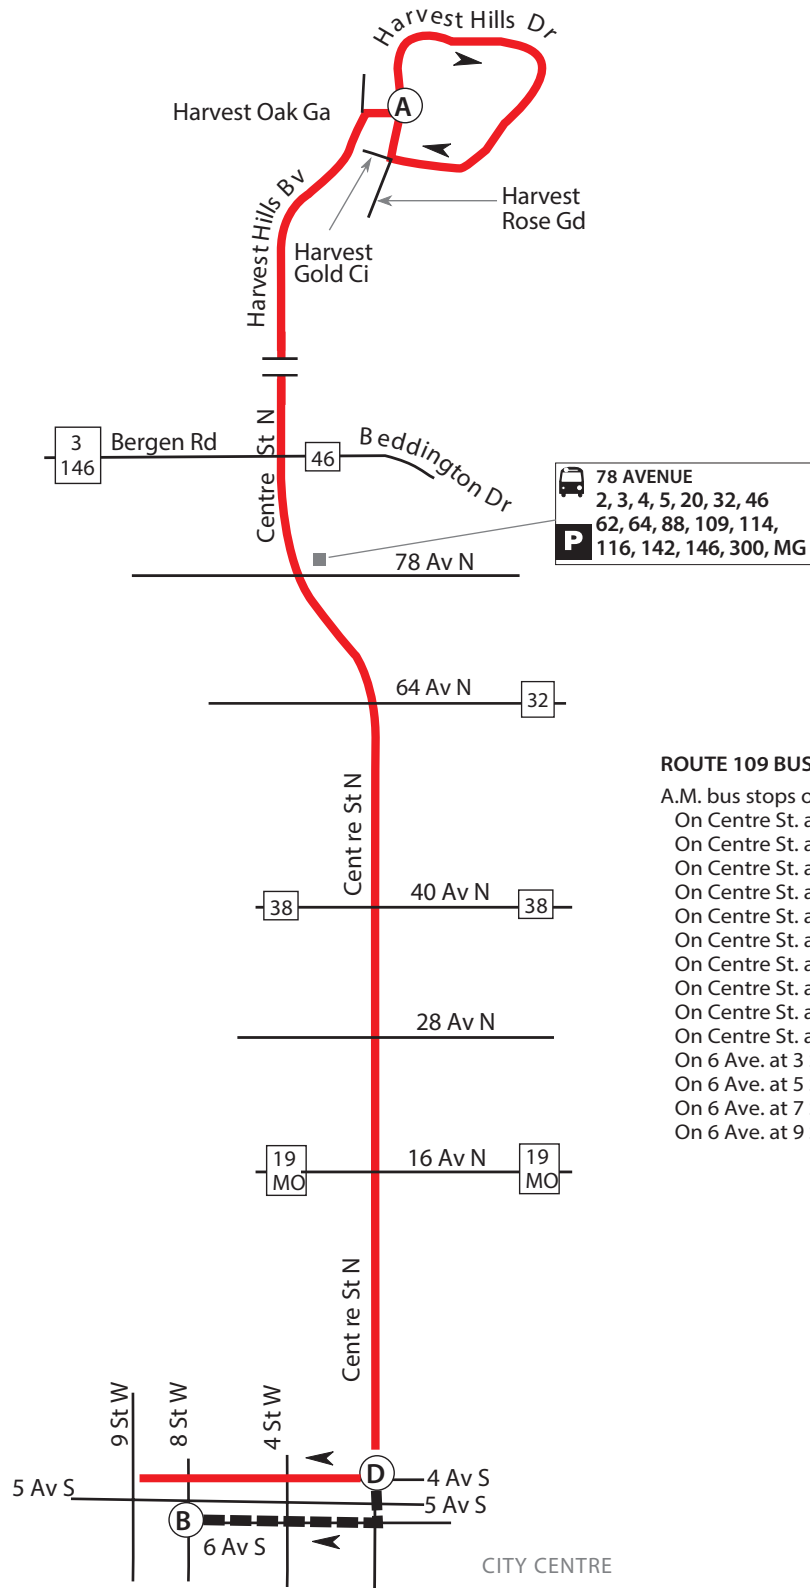

STAMPEDE PARADE DETOUR

Harvest Hills Express Route 109

LEGEND

- Regular Route
- Detour Route
- Bus Terminal
- Time Point
- Intersecting Route
- Park and Ride
- Bus Access Only

78 AVENUE
2, 3, 4, 5, 20, 32, 46
 62, 64, 88, 109, 114,
116, 142, 146, 300, MG

ROUTE 109 BUS STOPS

- A.M. bus stops outside the community
- On Centre St. at Bergen Cr. (N leg) N.E. (nearside #7595)
 - On Centre St. at Bergen Rd. N.W. (#8421)
 - On Centre St. at 78 Ave. N.W. (#9066)
 - On Centre St. at 64 Ave. N.W. (#4588)
 - On Centre St. at Northmount Dr. N.W. (#4587)
 - On Centre St. at 40 Ave. N.W. (#6651)
 - On Centre St. at 28 Ave. N.W. (#5174)
 - On Centre St. at 16 Ave. N.W. (#7441)
 - On Centre St. at 4 Ave. S.W. (#9971)
 - On Centre St. at 5 Ave. S.W. (#9970)
 - On 6 Ave. at 3 St. S.W. (nearside #9982)
 - On 6 Ave. at 5 St. S.W. (nearside #9980)
 - On 6 Ave. at 7 St. S.W. (nearside #9979)
 - On 6 Ave. at 9 St. S.W. (#2377)