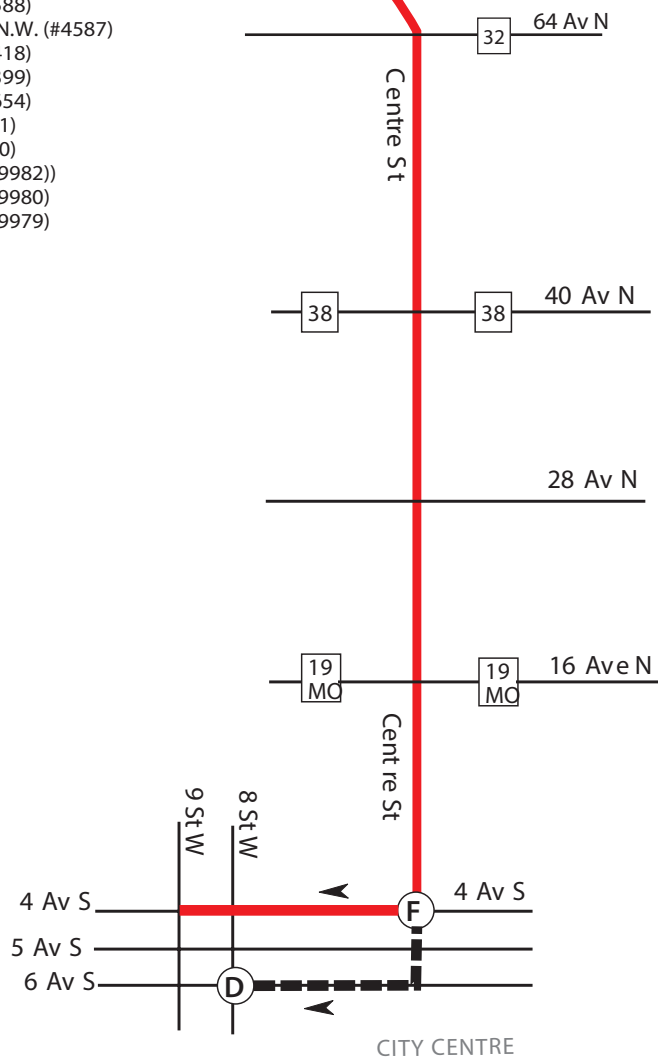

STAMPEDE PARADE DETOUR

**MacEwan Express
Route 64**

ROUTE 64 BUS STOPS

A.M. bus stops outside the community

- On Centre St. at Beddington Blvd. N.W. (#5167)
- On Centre St. at 78 Ave. N.W. (#9066)
- On Centre St. at 64 Ave. N.W. (#4588)
- On Centre St. at Northmount Dr. N.W. (#4587)
- On Centre St. at 40 Ave. N.W. (#8418)
- On Centre St. at 28 Ave. N.W. (#3399)
- On Centre St. at 16 Ave. N.W. (#6654)
- On Centre St. at 4 Ave. S.W. (#9971)
- On Centre St. at 5 Ave. S.W. (#9970)
- On 6 Ave. at 3 St. S.W. (nearside #9982))
- On 6 Ave. at 5 St. S.W. (nearside #9980)
- On 6 Ave. at 7 St. S.W. (nearside #9979)
- On 6 Ave. at 9 St. S.W. (#2377)

TRIP SEQUENCE ORDER

- A.M. Trip Route - A B C D
- P.M. Trip Route - E F C
- Time point C is served after MacEwan drop-offs

LEGEND

- Regular Route
- Detour Route
- 🚌 Bus Terminal
- Ⓐ Time Point
- ☐ Intersecting Route
- Ⓟ Park and Ride