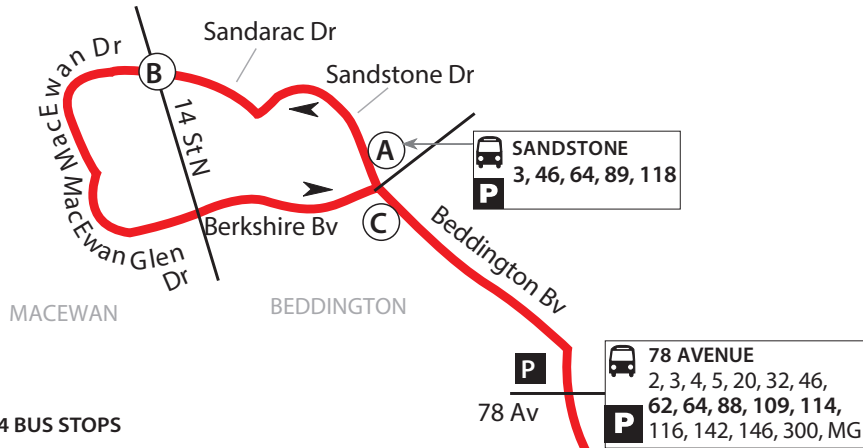

STAMPEDE PARADE DETOUR

**MacEwan Express
Route 64**

ROUTE 64 BUS STOPS

A.M. bus stops outside the community

- On Centre St. at Beddington Blvd. N.W. (#5167)
- On Centre St. at 78 Ave. N.W. (#9066)
- On Centre St. at 64 Ave. N.W. (#4588)
- On Centre St. at Northmount Dr. N.W. (#4587)
- On Centre St. at 40 Ave. N.W. (#8418)
- On Centre St. at 28 Ave. N.W. (#3399)
- On Centre St. at 16 Ave. N.W. (#6654)
- On Centre St. at 4 Ave. S.W. (#9971)
- On Centre St. at 5 Ave. S.W. (#9970)
- On 6 Ave. at 3 St. S.W. (nearside #9982))
- On 6 Ave. at 5 St. S.W. (nearside #9980)
- On 6 Ave. at 7 St. S.W. (nearside #9979)
- On 6 Ave. at 9 St. S.W. (#2377)

TRIP SEQUENCE ORDER

- A.M. Trip Route - A B C D
- P.M. Trip Route - E F C
- Time point C is served after MacEwan drop-offs

LEGEND

- Regular Route
- Detour Route
- 🚌 Bus Terminal
- Ⓐ Time Point
- ☐ Intersecting Route
- Ⓟ Park and Ride