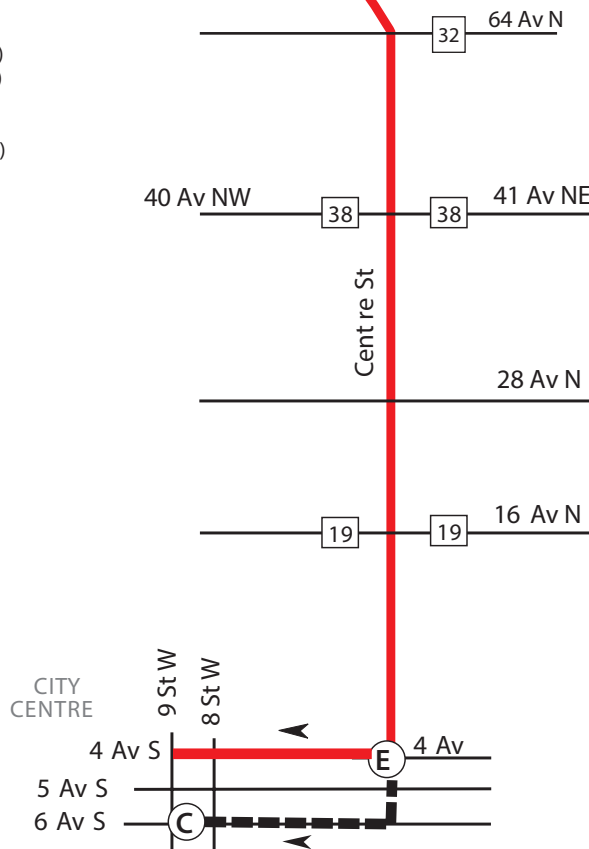

ROUTE 62 BUS STOPS

A.M. bus stops outside the community

- On 14 St. at MacEwan Dr. N.W. N. Leg (#7002)
- On 14 St. at MacEwan Dr. N.W. S. Leg (#7804)
- On Centre St. at 78 Ave. N.W. (#9066)
- On Centre St. at 64 Ave. N.W. (#4588)
- On Centre St. at Northmount Dr. NW (#4587)
- On Centre St. at 40 Ave. N.W. (#8418)
- On Centre St. at 28 Ave. N.W. (#3399)
- On Centre St. at 16 Ave. N.W. (#6654)
- On Centre St. at 4 Ave. S.W. (#9971)
- On Centre St. at 5 Ave. S.W. (#9970)
- On 6 Ave. at 3 St. S.W. (nearside #9982)
- On 6 Ave. at 5 St. S.W. (nearside #9980)
- On 6 Ave. at 7 St. S.W. (nearside #9979)
- On 6 Ave. at 9 St. S.W. (nearside #2377)

LEGEND

- ■ ■ Regular Route
- Detour Route
- 🚌 Bus Terminal
- Ⓐ Time Point
- ☐ Intersecting Route
- Ⓟ Park and Ride