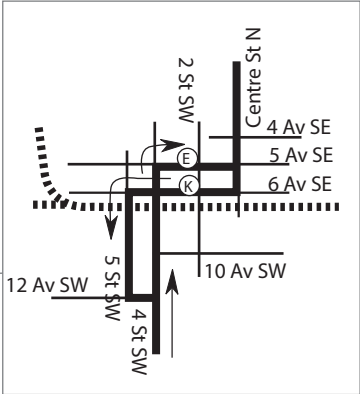

STAMPEDE PARADE DETOUR

**Sandstone/Elbow Dr.
Route 3**

See Transit System Map for details on intersecting routes in City Centre

LEGEND

- Regular Route
- Detour Route
- Bus Terminal
- CTrain Line
- CTrain Station
- Time Point
- Intersecting Route
- Park and Ride