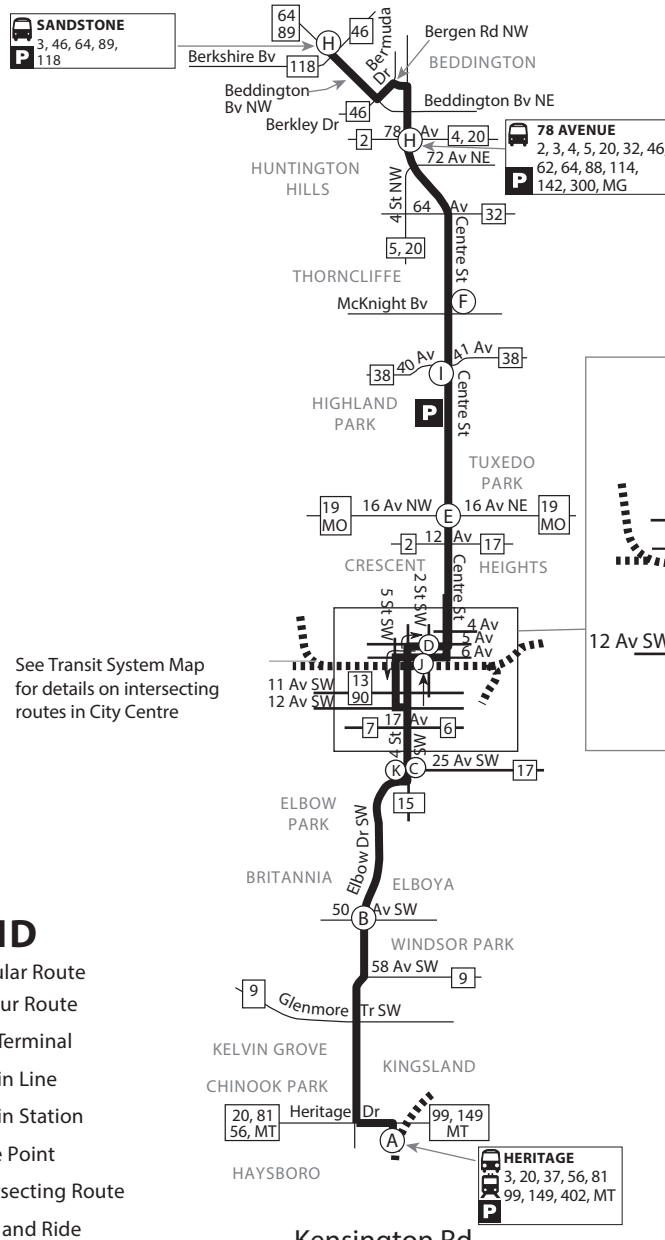

STAMPEDE PARADE DETOUR

**Sandstone/Elbow Dr.
Route 3**

See Transit System Map for details on intersecting routes in City Centre

LEGEND

- Regular Route
- Detour Route
- Bus Terminal
- CTrain Line
- CTrain Station
- Time Point
- Intersecting Route
- Park and Ride