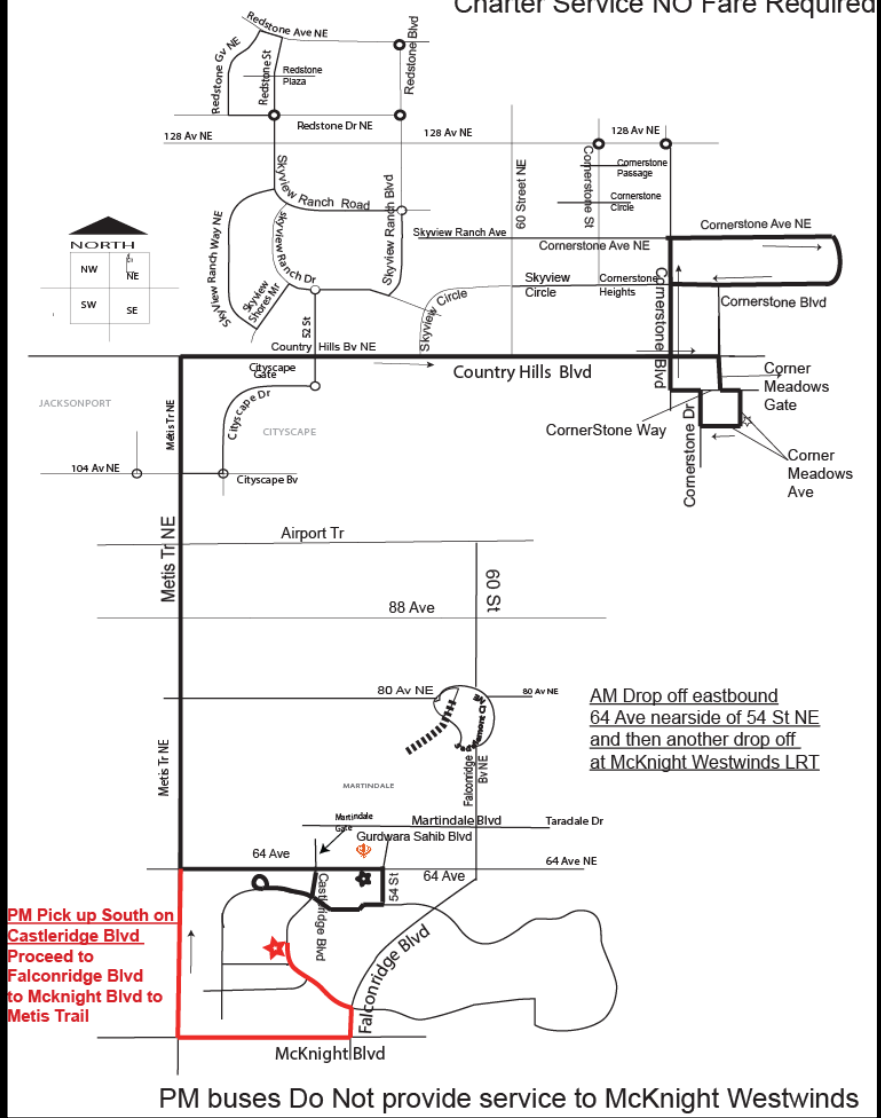

Route 536 Cornerstone/DCC

Charter Service NO Fare Required

Country Hills BV @ Skyview PY NE eb	Cornerstone DR/ C. Meadows AV NE nb	Cornerstone AV/ Crrnrstone BV NE eb	Country Hills BV/ 60 ST NE wb	64 AVE NE @ 54 ST NE EB ns	WW McKnight- Westwinds Station	Country Hills BV @ Skyview PY NE eb
7:00	7:07	7:12	7:20	7:35	7:42	7:55
7:30	7:37	7:42	7:50	8:05	8:12	8:25
8:00	8:07	8:12	8:20	8:35	8:42	8:55
8:30	8:37	8:42	8:50	9:05	9:12	9:25
9:00	9:07	9:12	9:20	9:35	9:42	9:55
9:30	9:37	9:42	9:50	10:05	10:12	
10:00	10:07	10:12	10:20	10:35	10:42	

Castleridge BV @ 54 AV NE SB	Country Hills BV @ Skyview PY NE eb	Cornerstone DR/ C. Meadows AV NE nb	Cornerstone AV/ Crrnrstone BV NE eb	Country Hills BV/ 60 ST NE wb	Castleridge BV @ 54 AV NE SB
14:30	14:45	14:52	14:57	15:05	15:23
15:00	15:15	15:22	15:27	15:35	15:53
15:30	15:45	15:52	15:57	16:05	16:23
16:00	16:15	16:22	16:27	16:35	16:53
16:30	16:45	16:52	16:57	17:05	17:23
17:00	17:15	17:22	17:27	17:35	17:53
17:30	17:45	17:52	17:57	18:05	
18:00	18:15	18:22	18:27	18:35	

AM buses drop off at 64 Ave and McKnight Westwinds

PM pick up is only from Castleridge Blvd