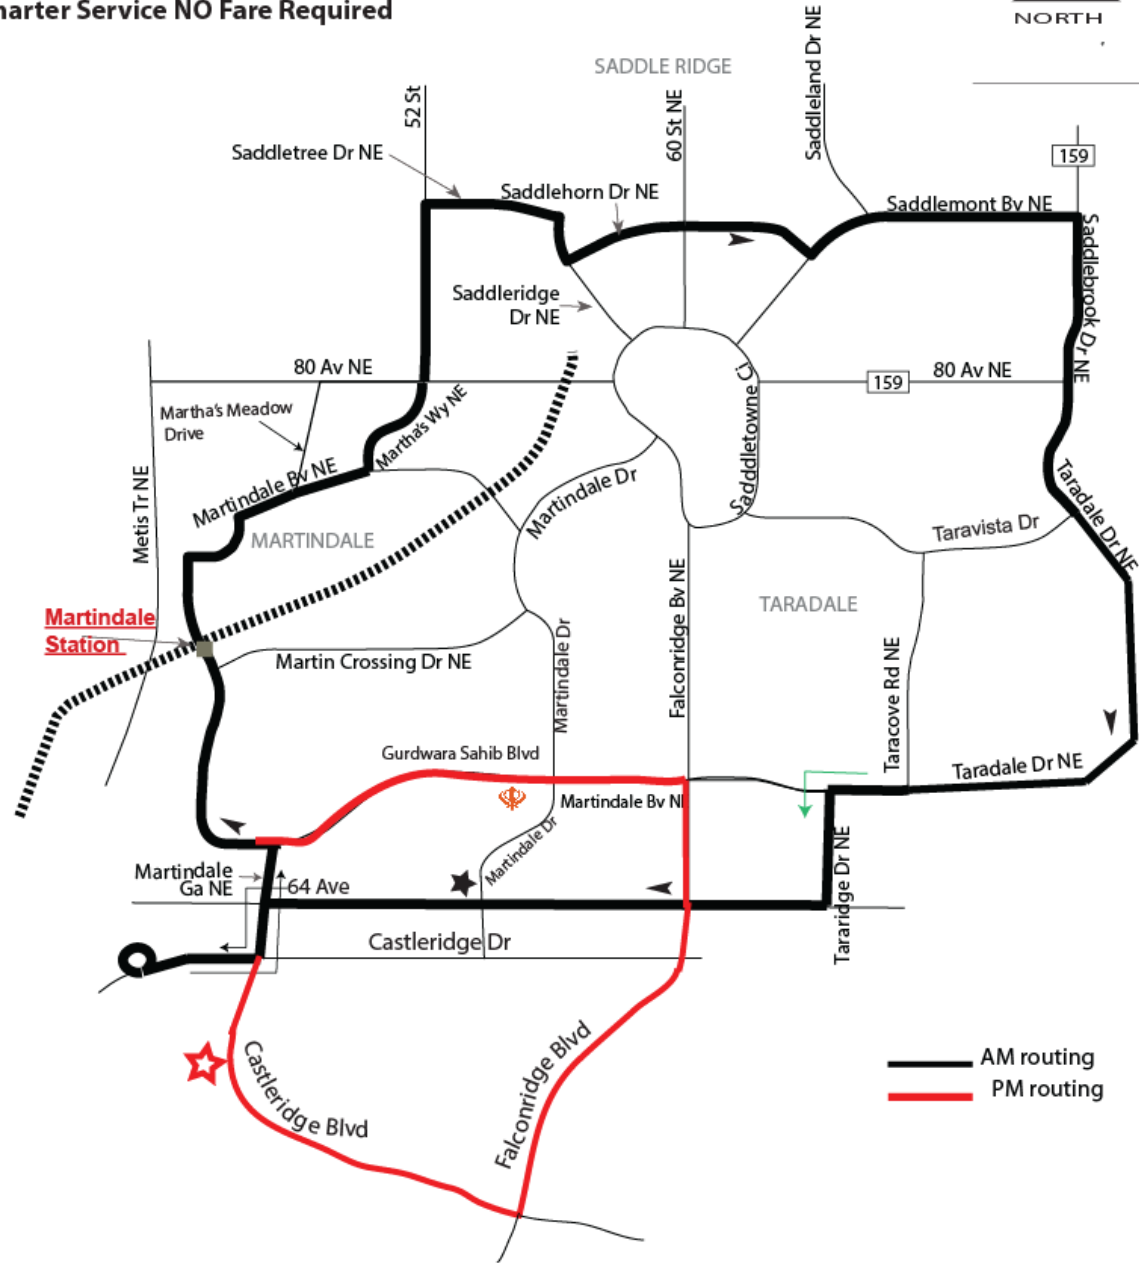

Nagar Kirtan Route 560

Charter Service NO Fare Required

**AM Drop off westbound 64 Ave farside of 54 St NE
and then another drop off at McKnight Westwinds LRT**
PM Pick up at Castleridge Blvd Southbound
PM routing doesn't provide service to McKnight Westwinds LRT

560 Taradale - DCC Charter					
Castleridge BV @ 54 AV NE SB	52 St NE/ 80 Av NE nb	64 AV NE / Martindale DR WB	McKnight-Westwinds Station	52 St NE/ 80 Av NE nb	Castleridge BV @ 54 AV NE SB
	7:40	7:57	8:04	8:16	
	8:00	8:17	8:24	8:36	
	8:20	8:37	8:44	8:56	
	8:40	8:57	9:04	9:16	
	9:00	9:17	9:24	9:36	
	9:20	9:37	9:44	9:56	
	9:40	9:57	10:04		
	10:00	10:17	10:24		
560 Taradale - DCC Charter PM Schedule					
14:25				14:41	15:08
14:50				15:06	15:33
15:15				15:31	15:58
15:40				15:56	16:23
16:05				16:21	16:48
16:30				16:46	17:13
16:55				17:11	17:38
17:20				17:36	18:03
17:45				18:01	18:28