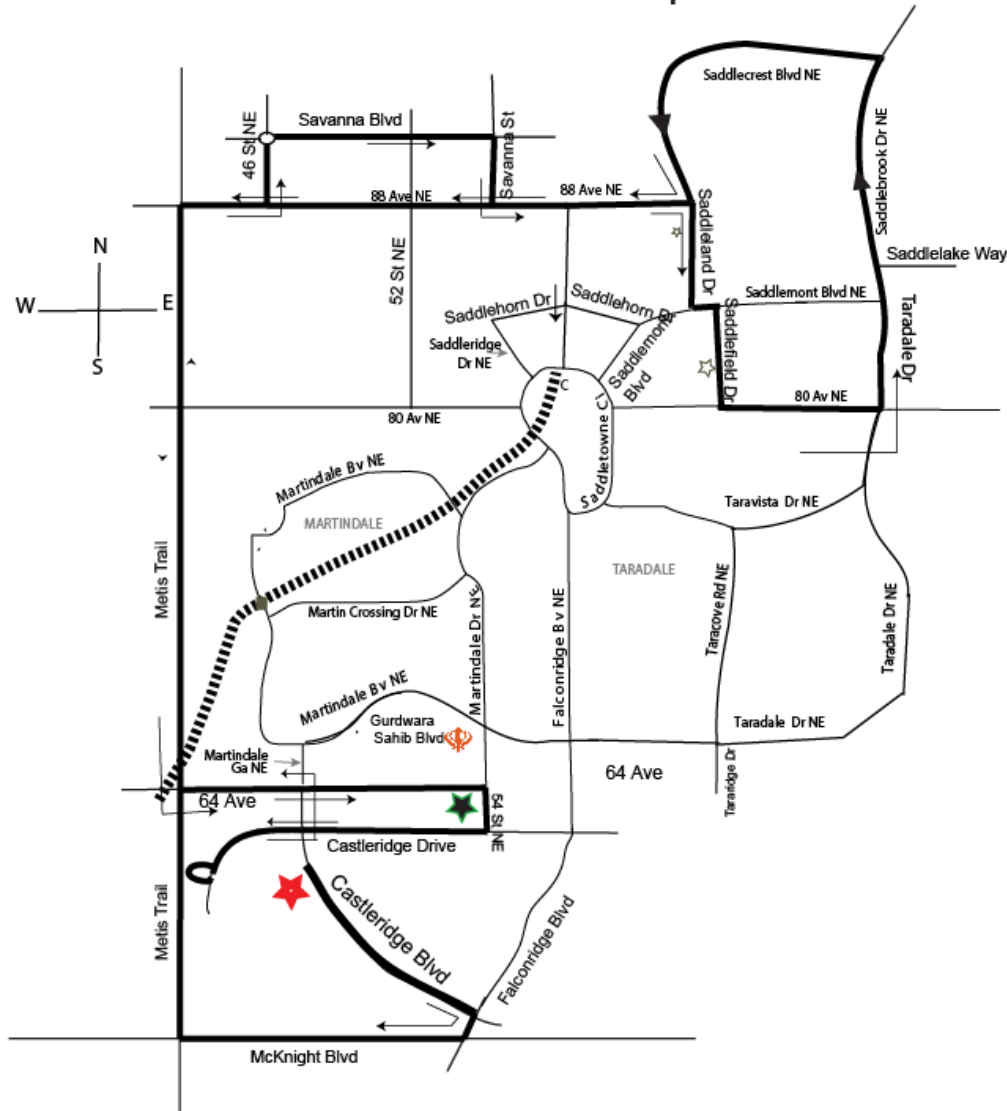

Nagar Kirtan

Route 559 - Savanna to Saddleridge to Dashmesh Culture Centre

Charter Service NO Fare Required

AM Drop off eastbound 64 Ave nearside of 54 St NE
and then another drop off at McKnight Westwinds LRT
PM Pick up at Castleridge Blvd Southbound
PM buses DO NOT provide service to McKnight Westwinds LRT

559 Saddleridge / DCC Charter						
Castleridge BV @ 54 AV NE SB	46 Street /88 Ave NE NB	Saddlebrook Dr/ Saddlestone Way NE nb	64 AVE NE @ 54 ST NE EB ns	McKnight-Westwinds Station	46 Street /88 Ave NE NB	Castleridge BV @ 54 AV NE SB
	7:40	7:50	8:05	8:12	8:19	
	8:00	8:10	8:25	8:32	8:39	
	8:20	8:30	8:45	8:52	8:59	
	8:40	8:50	9:05	9:12	9:19	
	9:00	9:10	9:25	9:32	9:39	
	9:20	9:30	9:45	9:52		
	9:40	9:50	10:05	10:12		
559 Saddleridge / DCC Charter PM Schedule						
14:30	14:37	14:47				15:07
14:50	14:57	15:07				15:27
15:10	15:17	15:27				15:47
15:30	15:37	15:47				16:07
15:50	15:57	16:07				16:27
16:10	16:17	16:27				16:47
16:30	16:37	16:47				17:07
16:50	16:57	17:07				17:27
17:10	17:17	17:27				17:47
17:30	17:37	17:47				18:07
17:50	17:57	18:07				18:27