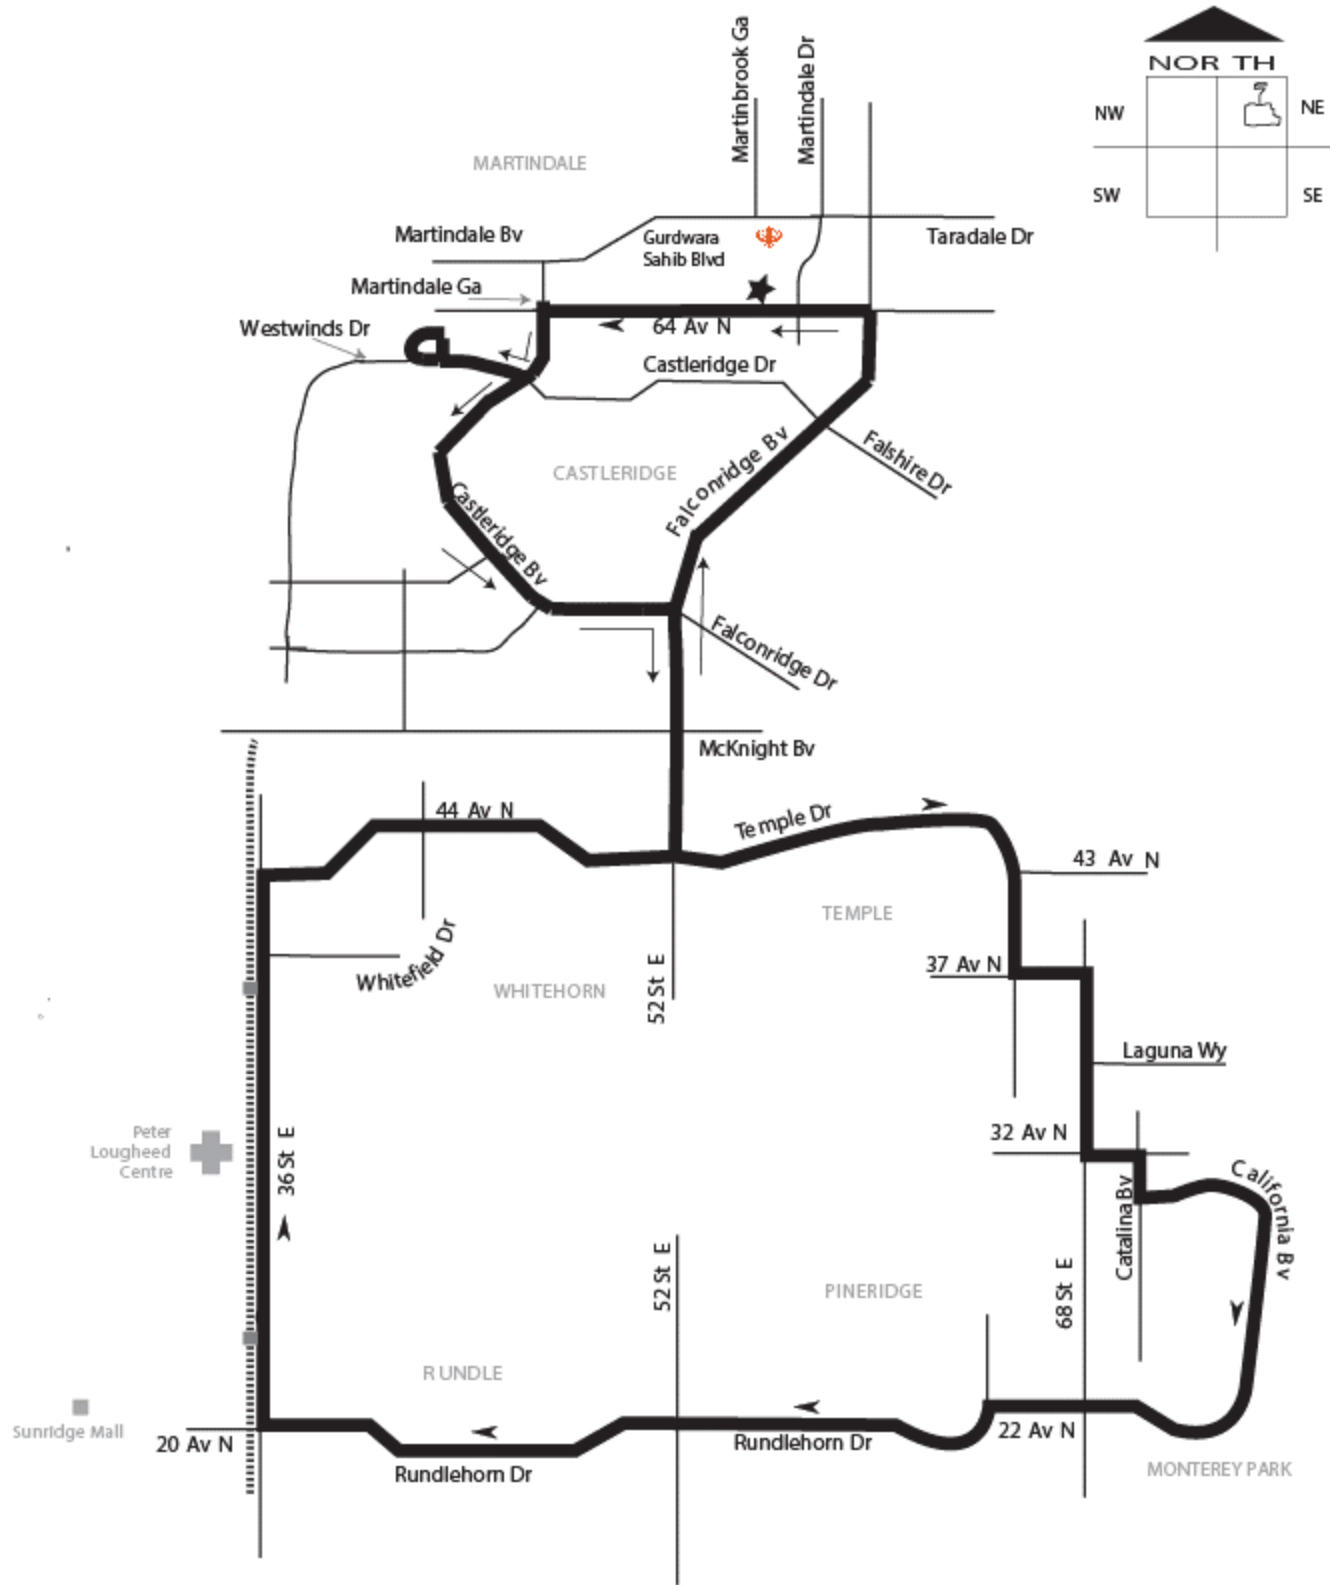

Route 555 - Temple to Dashmesh Culture Centre

AM Drop off eastbound 64 Ave nearside of 54 St NE

PM Pick up at Castleridge Blvd Southbound.
PM buses DO NOT provide service to McKnight Westwinds LRT

555 Dashmesh Centre									
Temple Dr/ 52 St NE eb Nleg	22 Av NE/ 68 St NE wb	Rundle Station/ 36 St NE nb	Castleridge BV @ 54 AV NE SB	Whitehorn Stn/ 36 St NE nb	52 St NE/ 44 Av NE nb	64 AV NE / Martindale DR WB	McKnight Westwinds Station	Castleridge BV @ 54 AV NE SB	Temple Dr/ 52 St NE eb Nleg
7:35	7:43	7:52		7:56	8:03	8:16	8:23	8:38	8:48
8:15	8:23	8:32		8:36	8:43	8:56	9:03	9:18	9:28
8:55	9:03	9:12		9:16	9:16	9:36	9:36		
9:35	9:43	9:52		9:56	10:03	10:16	10:23		
555 Dashmesh Centre PM Schedule									
			14:35	15:10	15:17			15:36	
			15:10	15:45	15:52			16:11	
			15:45	16:20	16:27			16:46	
			16:20	16:55	17:02			17:21	
			16:55	17:30	17:37				
			17:30	18:05	18:12				