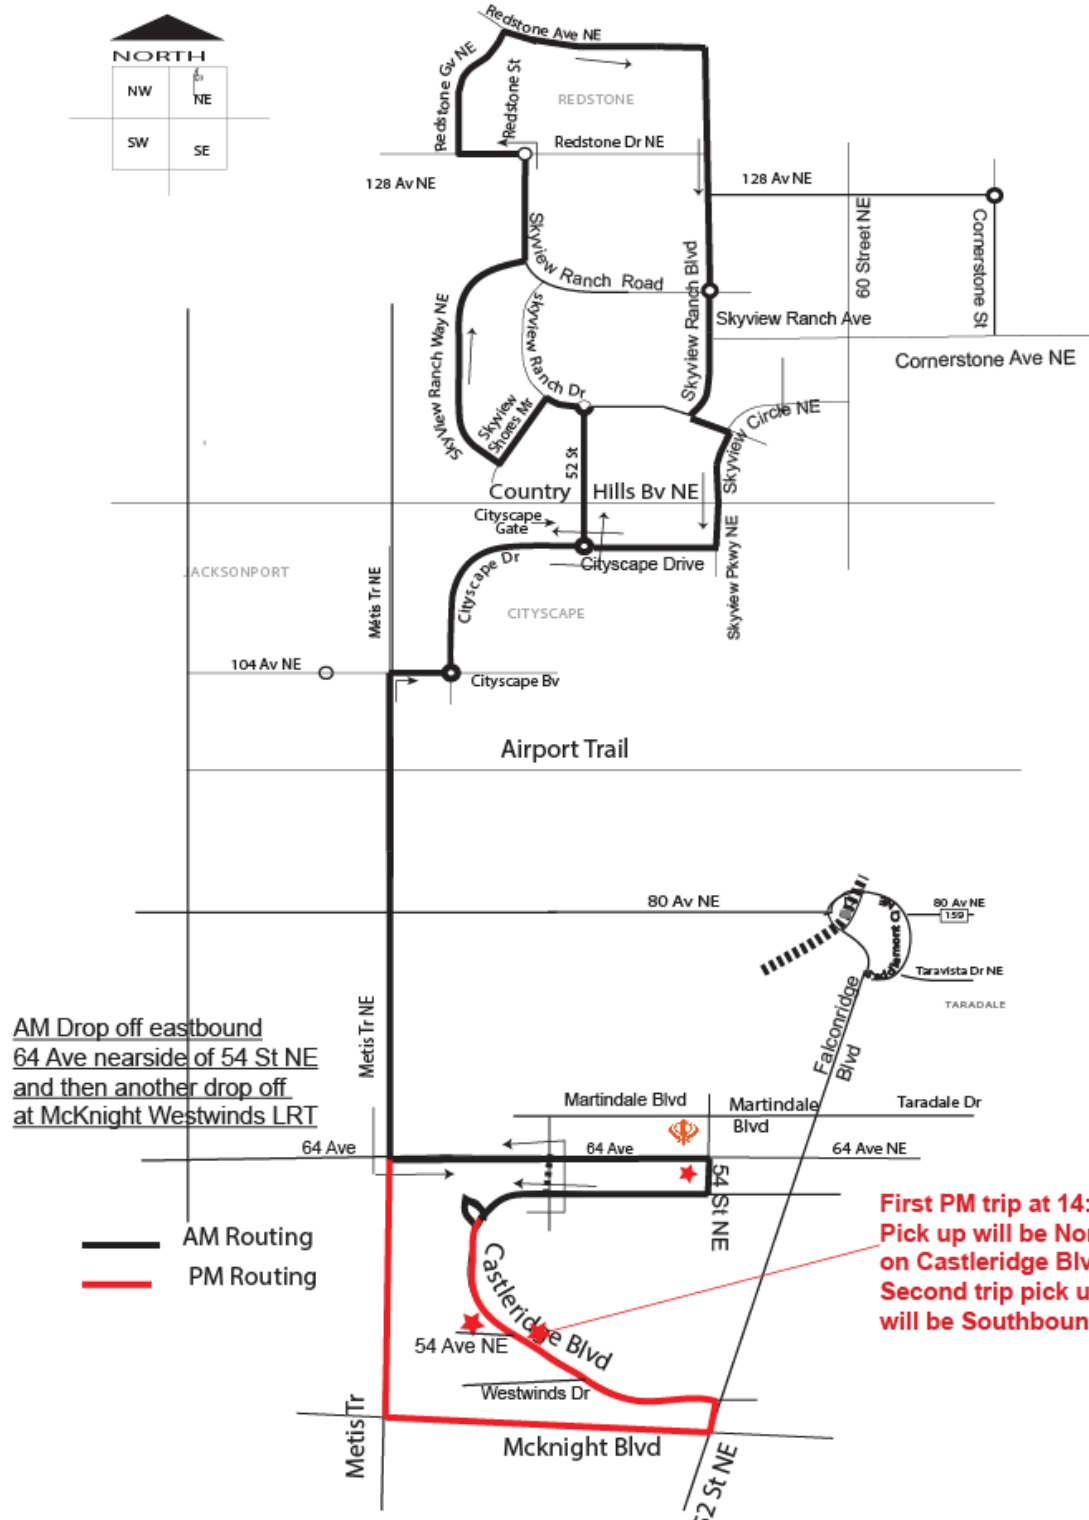

Route 545 Skyview Ranch/Dashmesh Culture Centre

Charter Service NO Fare Required

AM Drop off eastbound
64 Ave nearside of 54 St NE
and then another drop off
at McKnight Westwinds LRT

— AM Routing
— PM Routing

First PM trip at 14:30 only
Pick up will be Northbound
on Castleridge Blvd
Second trip pick up
will be Southbound

PM Pick up at Castleridge Blvd Southbound / NO service to McKnight-Westwinds

545 Skyview Ranch/Redstone/DCC Charter

Castleridge BV @ 54 AV NE NB	McKnight-Westwinds Station	Castleridge BV @ 54 AV NE SB	Cityscape Dr/ Cityscape BV NE nb	Skyview Ranch DR/ 52 ST NE wb	Redstone ST/ 128 AV NE nb	Skyview Ranch BV/Skyview Ranch RD NE sb	104 Av NE/ Metis Tr wb	64 AVE NE @ 54 ST NE EB ns	McKnight-Westwinds Station	Castleridge BV @ 54 AV NE SB
			7:36	7:41	7:48	7:58	8:09	8:21	8:28	
			8:00	8:05	8:12	8:22	8:33	8:45	8:52	
	8:11		8:24	8:29	8:36	8:46	8:57	9:09	9:16	
	8:35		8:48	8:53	9:00	9:10	9:21	9:33	9:40	
	8:59		9:12	9:17	9:24	9:34	9:45	9:57	10:04	
	9:23		9:36	9:41	9:48	9:58	10:09	10:21	10:28	

545 Skyview Ranch/Redstone/DCC Charter PM Schedule

14:30		14:42		14:52		15:10			15:26
	15:00	15:12		15:22		15:40			15:56
	15:30	15:42		15:52		16:10			16:26
	16:00	16:12		16:22		16:40			16:56
	16:30	16:42		16:52		17:10			17:26
	17:00	17:12		17:22		17:40			17:56
	17:30	17:42		17:52		18:10			
	18:00	18:12		18:22		18:40			