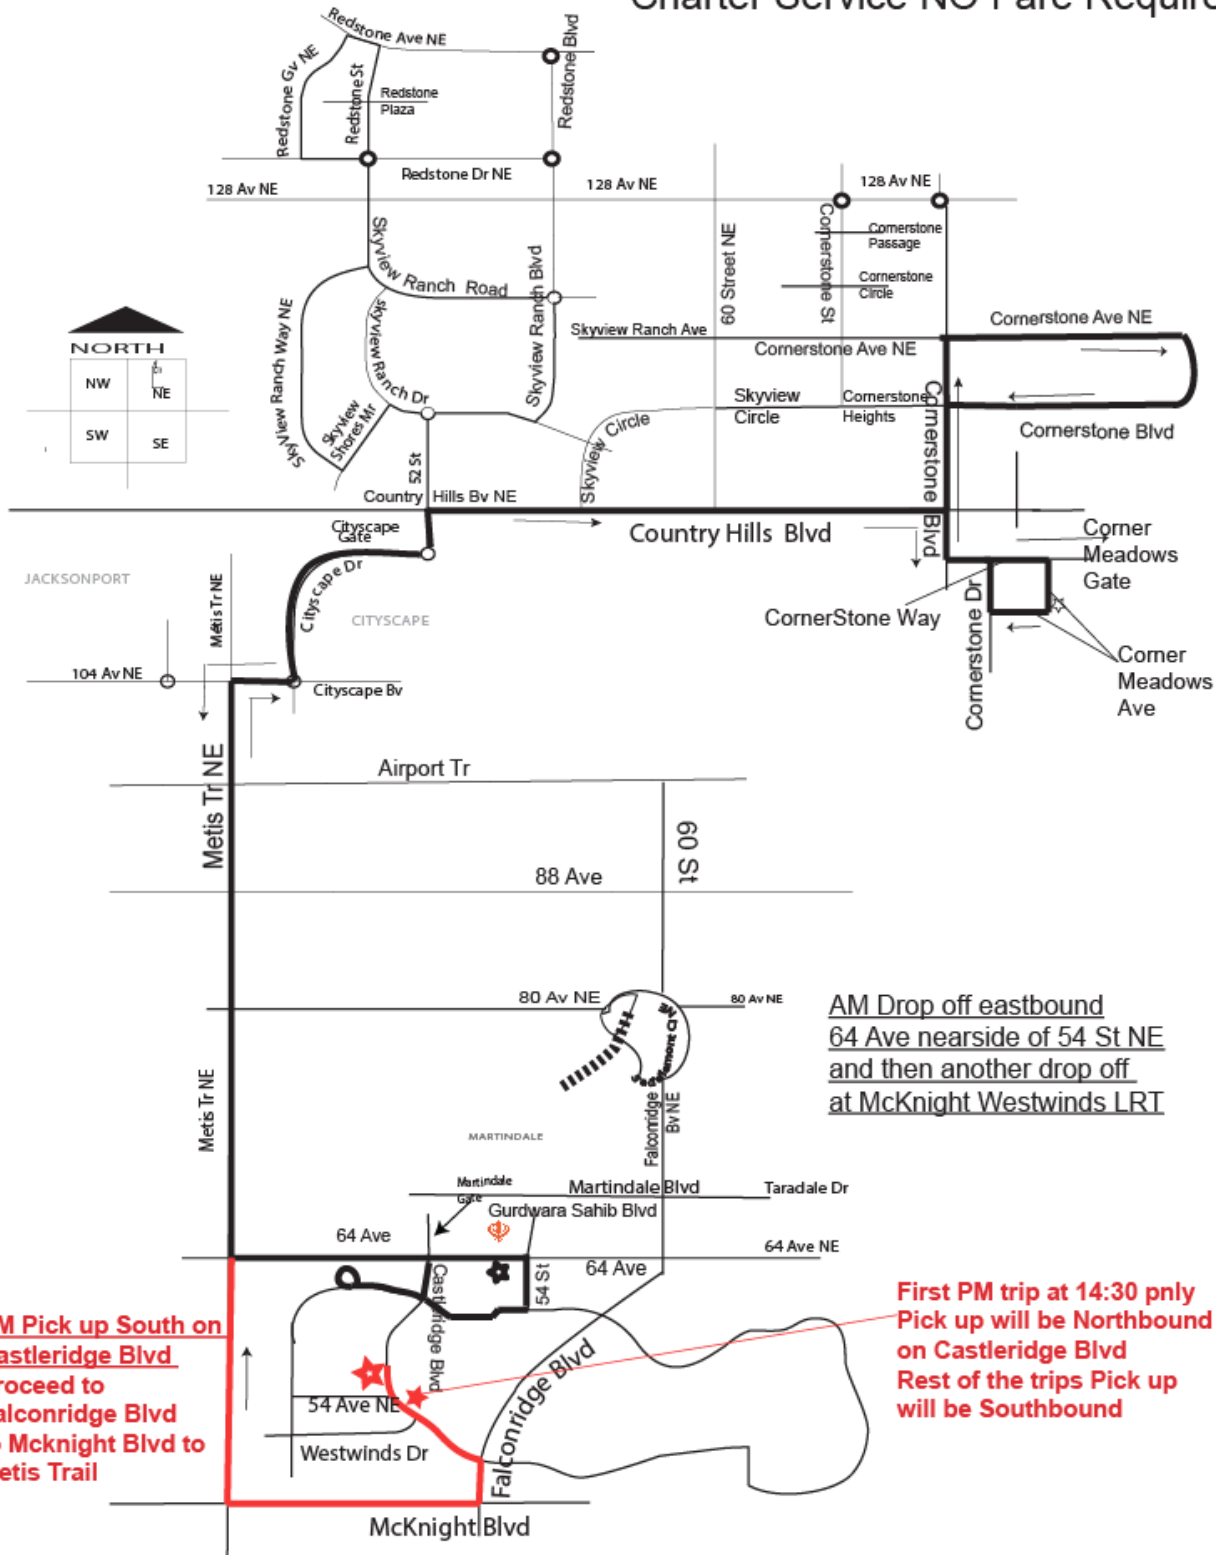

Route 536 Cornerstone/DCC

Charter Service NO Fare Required

PM buses Do Not provide service to McKnight Westwinds

536 Cornerbrook / DCC AM Schedule

Castleridge BV @ 54 AV NE NB	Castleridge BV @ 54 AV NE SB	Country Hills BV @ Skyview PY NE eb	Cornerstone DR/ Meadows AV NE nb	Cornerstone AV/ Crnrstone BV NE eb	Country Hills BV/ 60 ST NE wb	64 AVE NE @ 54 ST NE EB ns	WW McKnight-Westwinds Station	Country Hills BV @ Skyview PY NE eb	Castleridge BV @ 54 AV NE SB
		7:30	7:37	7:42	7:50	8:05	8:12	8:25	
		8:00	8:07	8:12	8:20	8:35	8:42	8:55	
		8:30	8:37	8:42	8:50	9:05	9:12	9:25	
		9:00	9:07	9:12	9:20	9:35	9:42	9:55	
		9:30	9:37	9:42	9:50	10:05	10:12		
		10:00	10:07	10:12	10:20	10:35	10:42		

536 Cornerbrook / DCC PM Schedule

14:30		14:45	14:52	14:57	15:05				15:23
	15:00	15:15	15:22	15:27	15:35				15:53
	15:30	15:45	15:52	15:57	16:05				16:23
	16:00	16:15	16:22	16:27	16:35				16:53
	16:30	16:45	16:52	16:57	17:05				17:23
	17:00	17:15	17:22	17:27	17:35				17:53
	17:30	17:45	17:52	17:57	18:05				
	18:00	18:15	18:22	18:27	18:35				