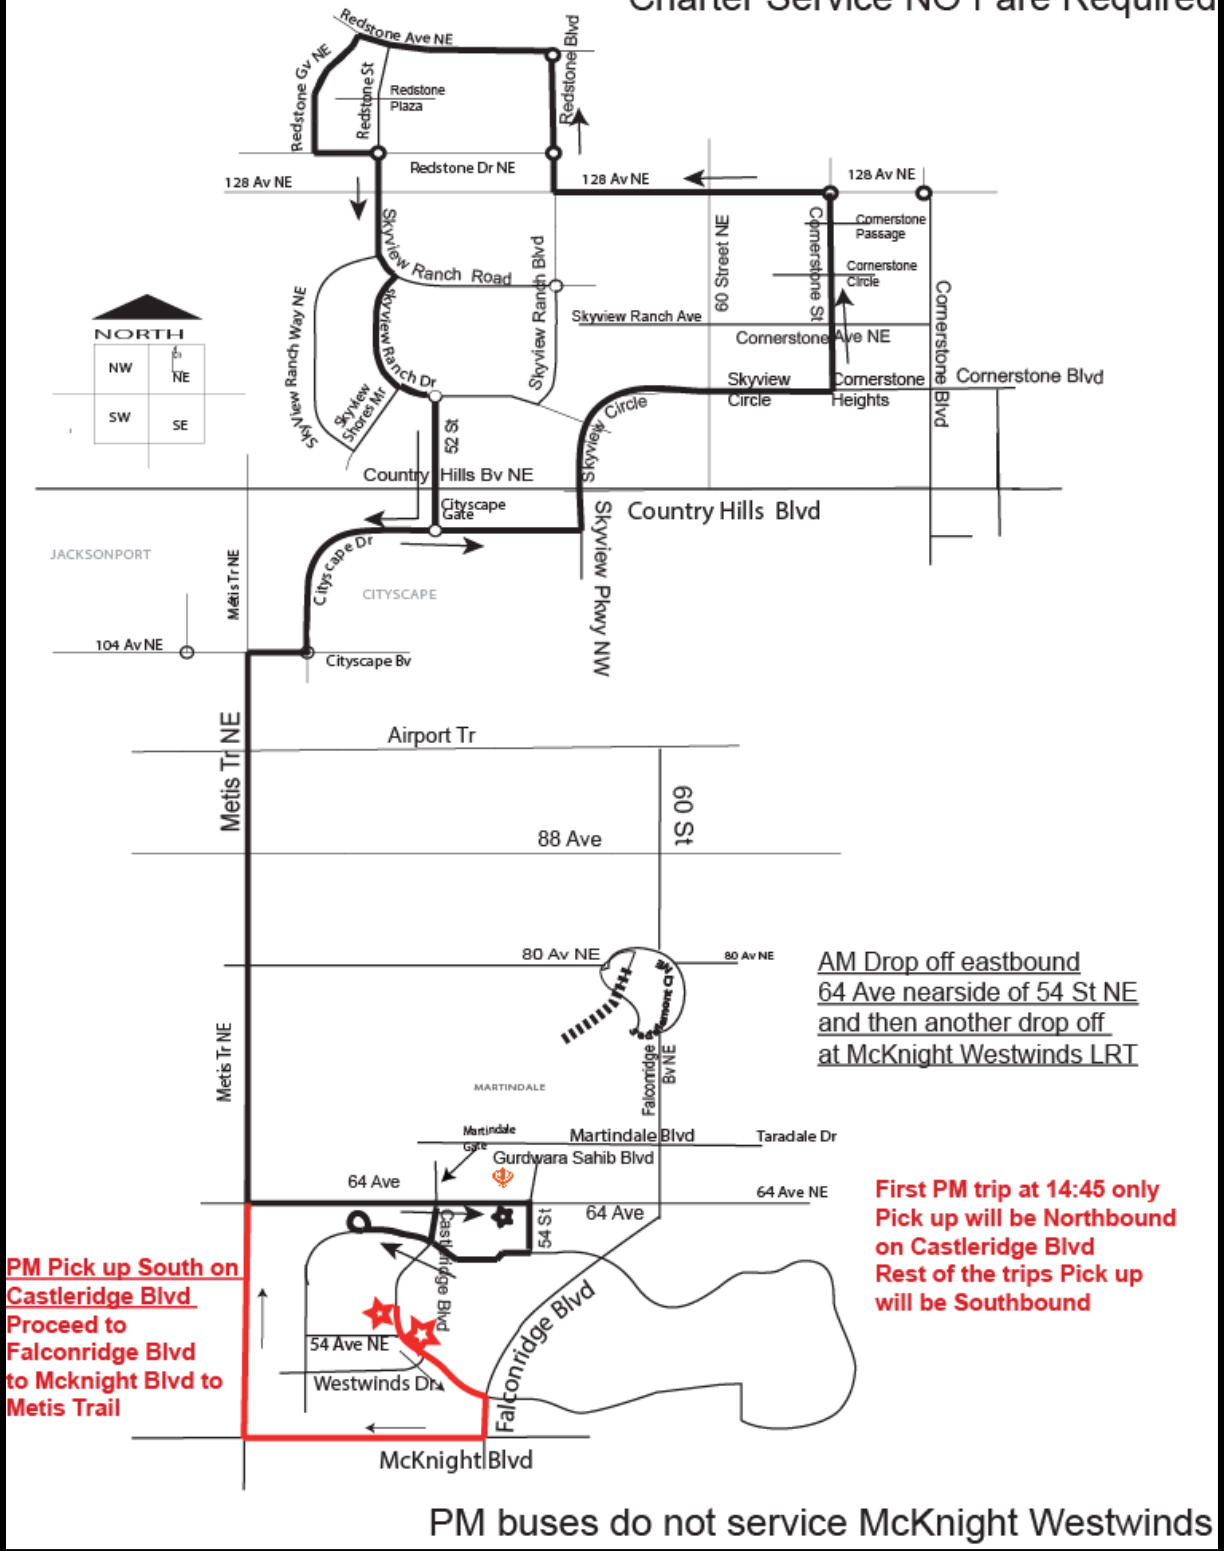

Route 528 Cornerstone/DCC

Charter Service NO Fare Required

528 East Skyview Ranch/Redstone/DCC AM Schedule										
Castleridge BV @ 54 AV NE NB	Castleridge BV @ 54 AV NE SB	McKnight-Westwinds Station	Cityscape Dr/ Cityscape BV NE nb	Cornerstone ST @ Cornerstone AV NE nb	Redstone AV/ Red Sky CR NE wb	Skyview Ranch RD/ S. Ranch WY NE sb	104 Av NE/ Metis Tr wb	64 AVE NE @ 54 ST NE EB ns	McKnight-Westwinds Station	Castleridge BV @ 54 AV NE SB
			7:49	7:58	8:05	8:12	8:20	8:30	8:37	
		8:00	8:09	8:18	8:25	8:32	8:40	8:50	8:57	
		8:20	8:29	8:38	8:45	8:52	9:00	9:10	9:17	
		8:40	8:49	8:58	9:05	9:12	9:20	9:30	9:37	
		9:00	9:09	9:18	9:25	9:32	9:40	9:50	9:57	
		9:20	9:29	9:38	9:45	9:52	10:00	10:10	10:17	
		9:40	9:49	9:58	10:05	10:12	10:20	10:30	10:37	
528 East Skyview Ranch/Redstone/DCC PM Schedule										
14:45		14:54	15:03	15:10	15:17	15:25				15:35
	15:15	15:24	15:33	15:40	15:47	15:55				16:05
	15:45	15:54	16:03	16:10	16:17	16:25				16:35
	16:15	16:24	16:33	16:40	16:47	16:55				17:05
	16:45	16:54	17:03	17:10	17:17	17:25				17:35
	17:15	17:24	17:33	17:40	17:47	17:55				
	17:45	17:54	18:03	18:10	18:17	18:25				
	18:15	18:24	18:33	18:40	18:47	18:55				