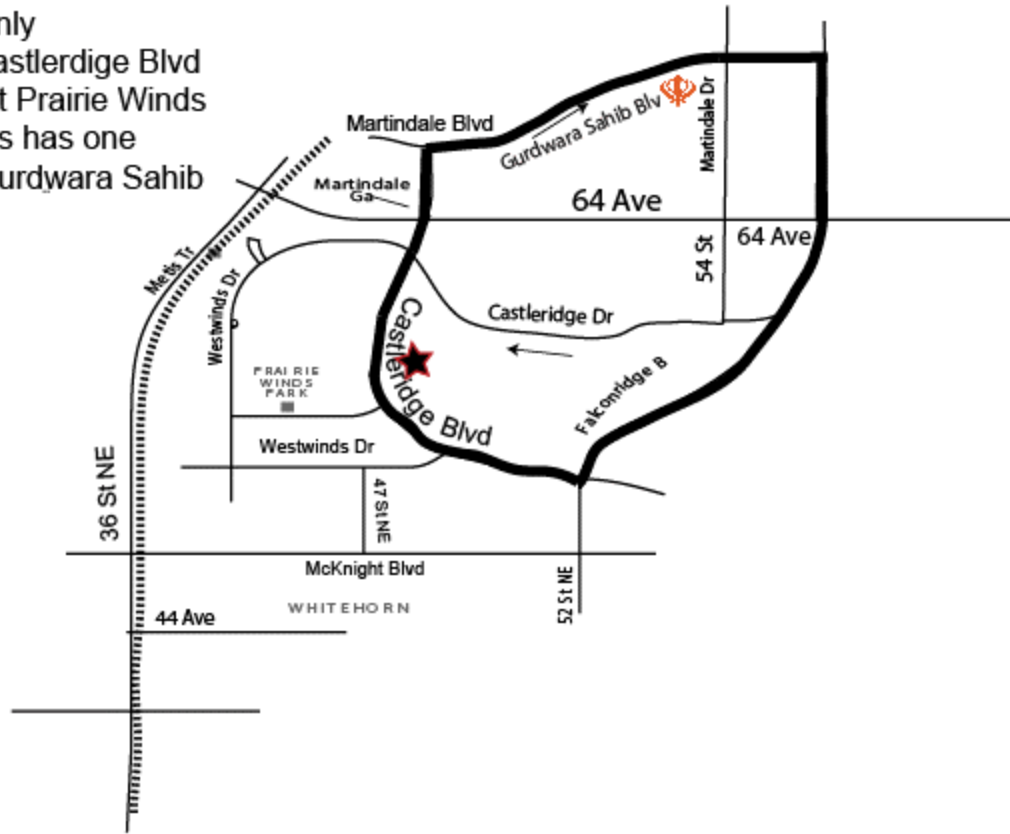

## Route 525 - Park to Dashmesh Culture Centre Nagar Kirtan Route 525

PM service only  
Pick up on Castleridge Blvd northbound at Prairie Winds Park. This bus has one drop-off at Gurdwara Sahib only

525 Prairie Winds / DCC PM Service Only		
Castleridge Blvd/ 54 Ave NE wb	Dashmesh Centre (Martindale) EB	Castleridge Blvd/ 54 Ave NE wb
14:30	14:37	14:45
14:40	14:47	14:55
14:50	14:57	15:05
15:00	15:07	15:15
15:10	15:17	15:25
15:20	15:27	15:35
15:30	15:37	15:45
15:40	15:47	15:55
15:50	15:57	16:05
16:00	16:07	16:15
16:10	16:17	16:25
16:20	16:27	16:35
16:30	16:37	16:45
16:40	16:47	16:55
16:50	16:57	17:05
17:00	17:07	17:15