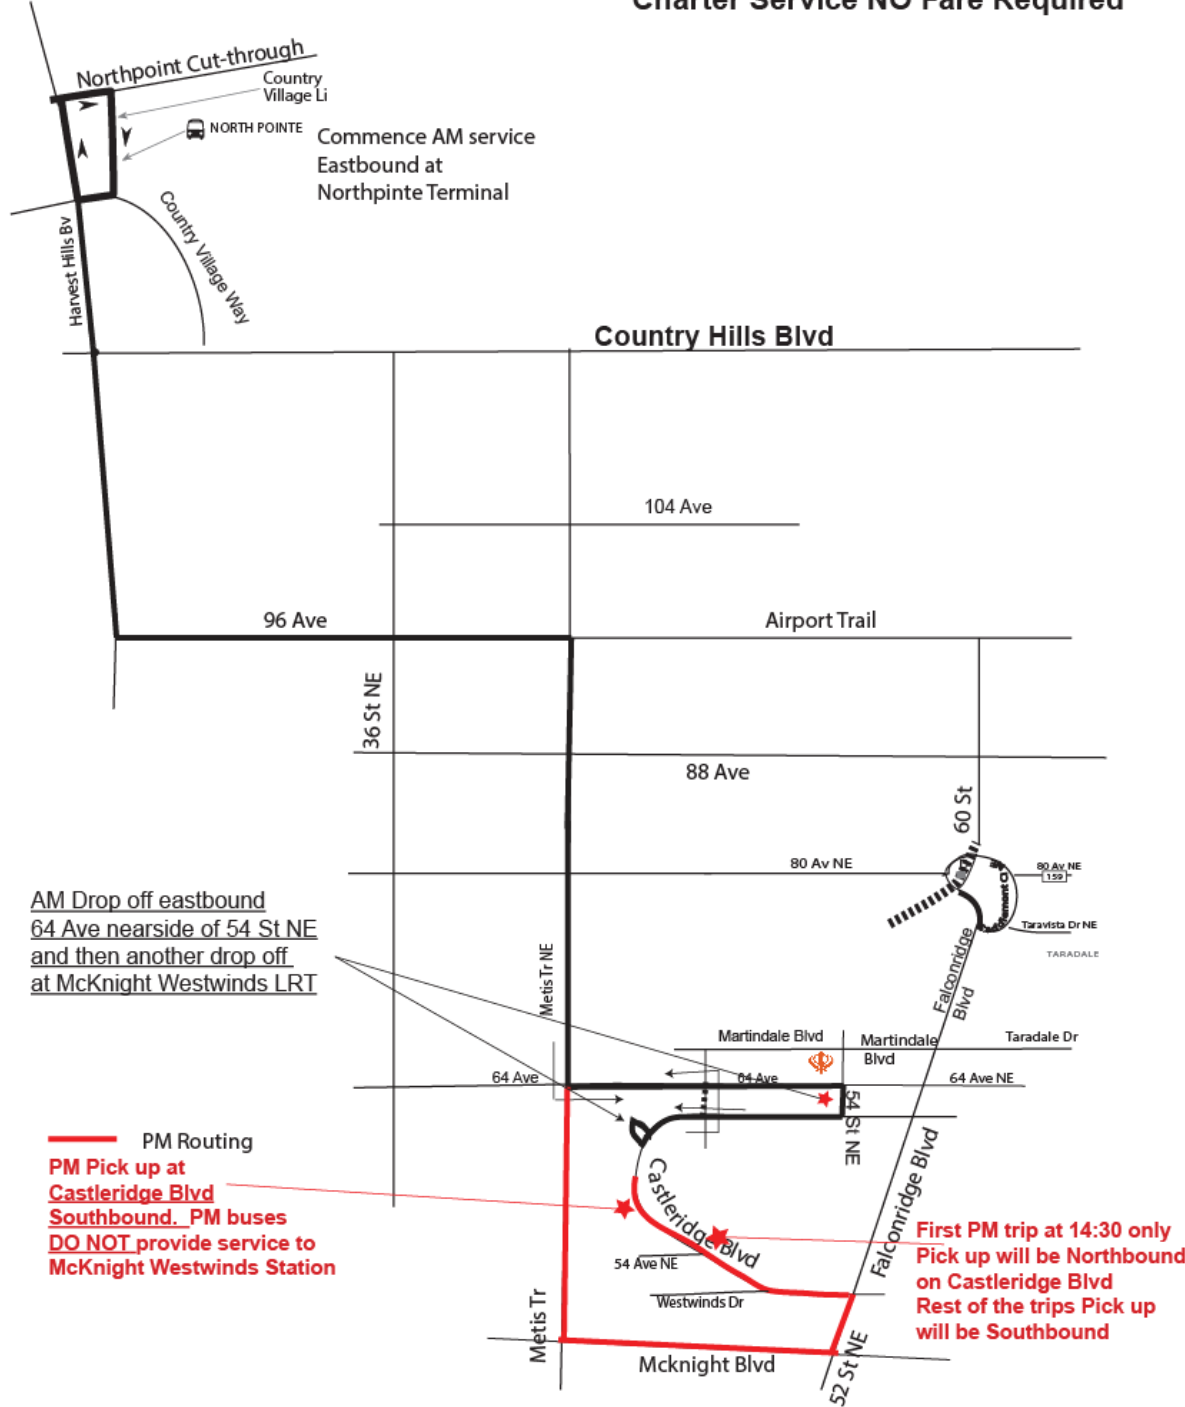

Nagar Kirtan

Route 514 - Northpointe to Dashmesh Culture Centre

Charter Service NO Fare Required

514 Panorama / DCC							
Country Village Link/Way sb	64 AVE NE @ 54 ST NE EB ns	McKnight-Westwinds Station	Country Village Link/Way sb	Castleridge BV @ 54 AV NE NB	Castleridge BV @ 54 AV NE SB	Country Village Link/Way sb	Castleridge BV @ 54 AV NE SB
	8:03	8:25	8:32	8:57			
	8:33	8:55	9:02	9:27			
	9:03	9:25	9:32	9:57			
	9:33	9:55	10:02				
	10:03	10:25	10:32				
514 Panorama / DCC PM Schedule							
				14:30		14:57	15:22
					15:00	15:27	15:52
					15:30	15:57	16:22
					16:00	16:27	16:52
					16:30	16:57	17:22
					17:00	17:27	17:52
					17:30	17:57	
					18:00	18:27	