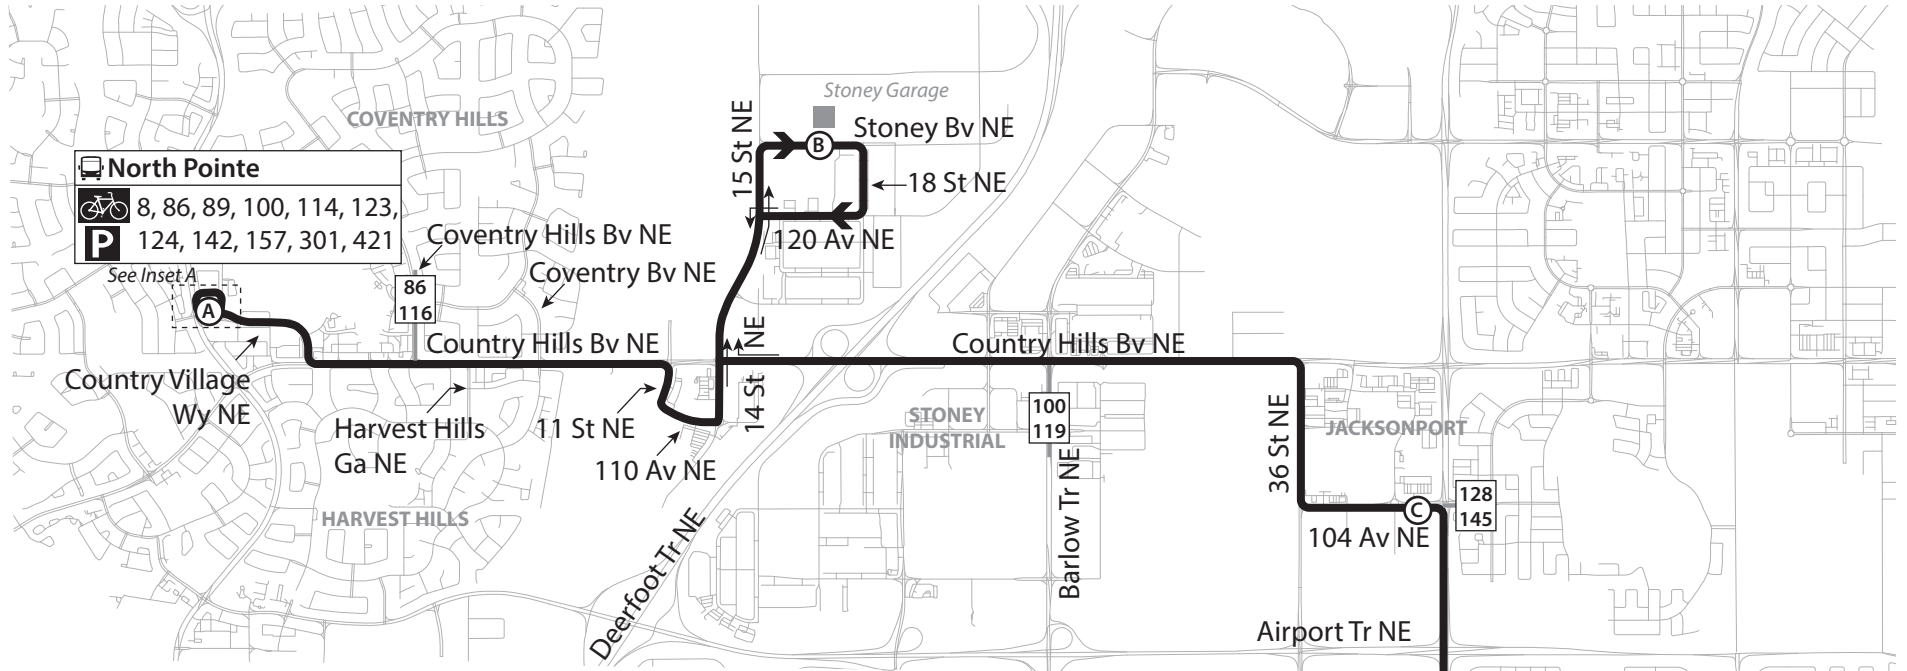

# 157 - West Stoney Industrial

### LEGEND

- Route
- CTrain Station / Terminal
- Time Point
- Intersecting Route
- Station Information
- Bicycle Parking
- Park & Ride