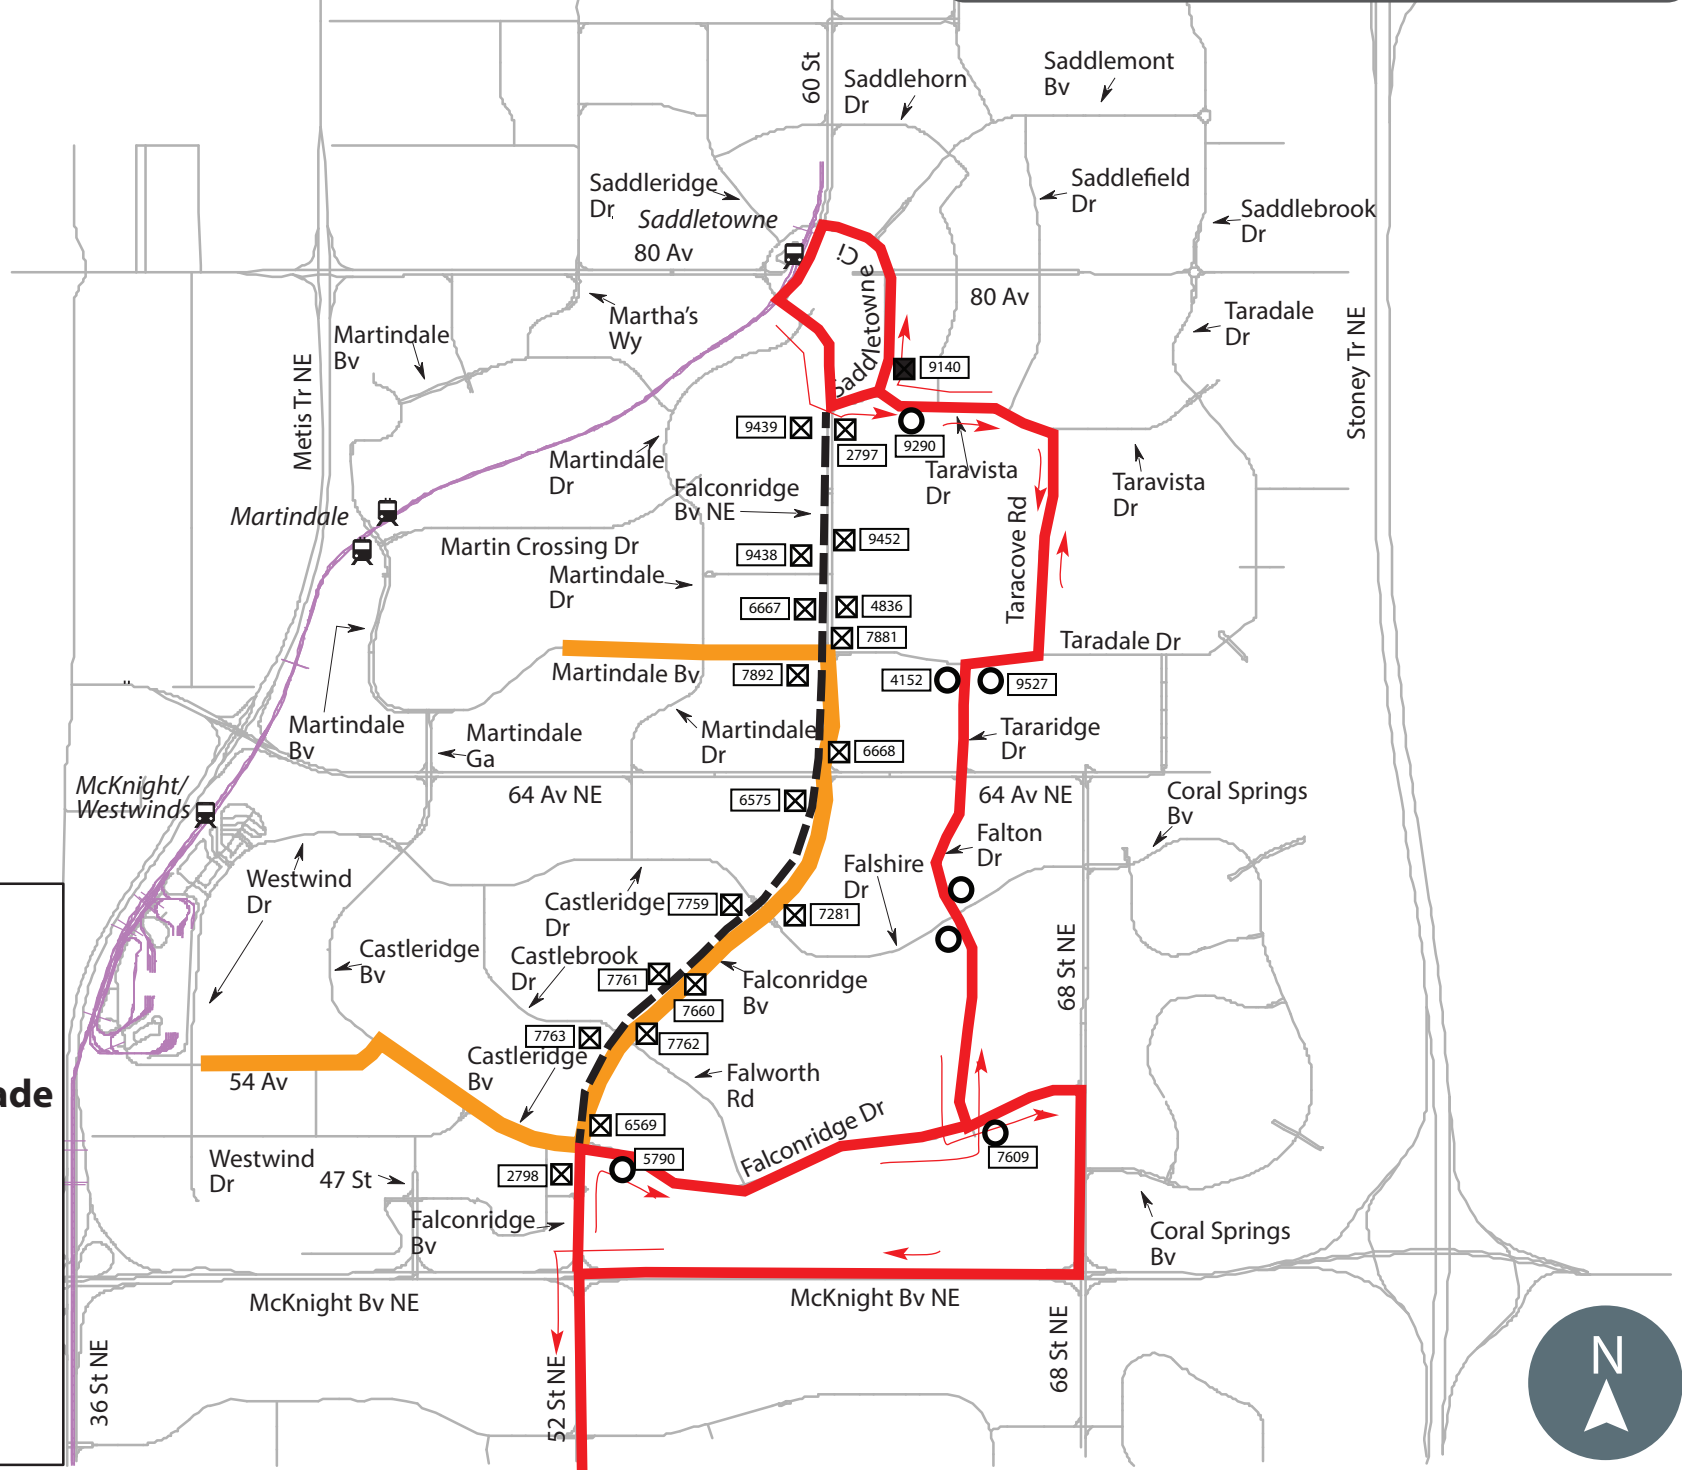

ROUTE 23

52 Street East

LEGEND

- **Detour Route**
- Regular Route**
- **Nagar Kirtan Parade**
- **CTrain Line**
- CTrain Station**
- Closed Stop**
- Regular Stop**
- Detour Stop**