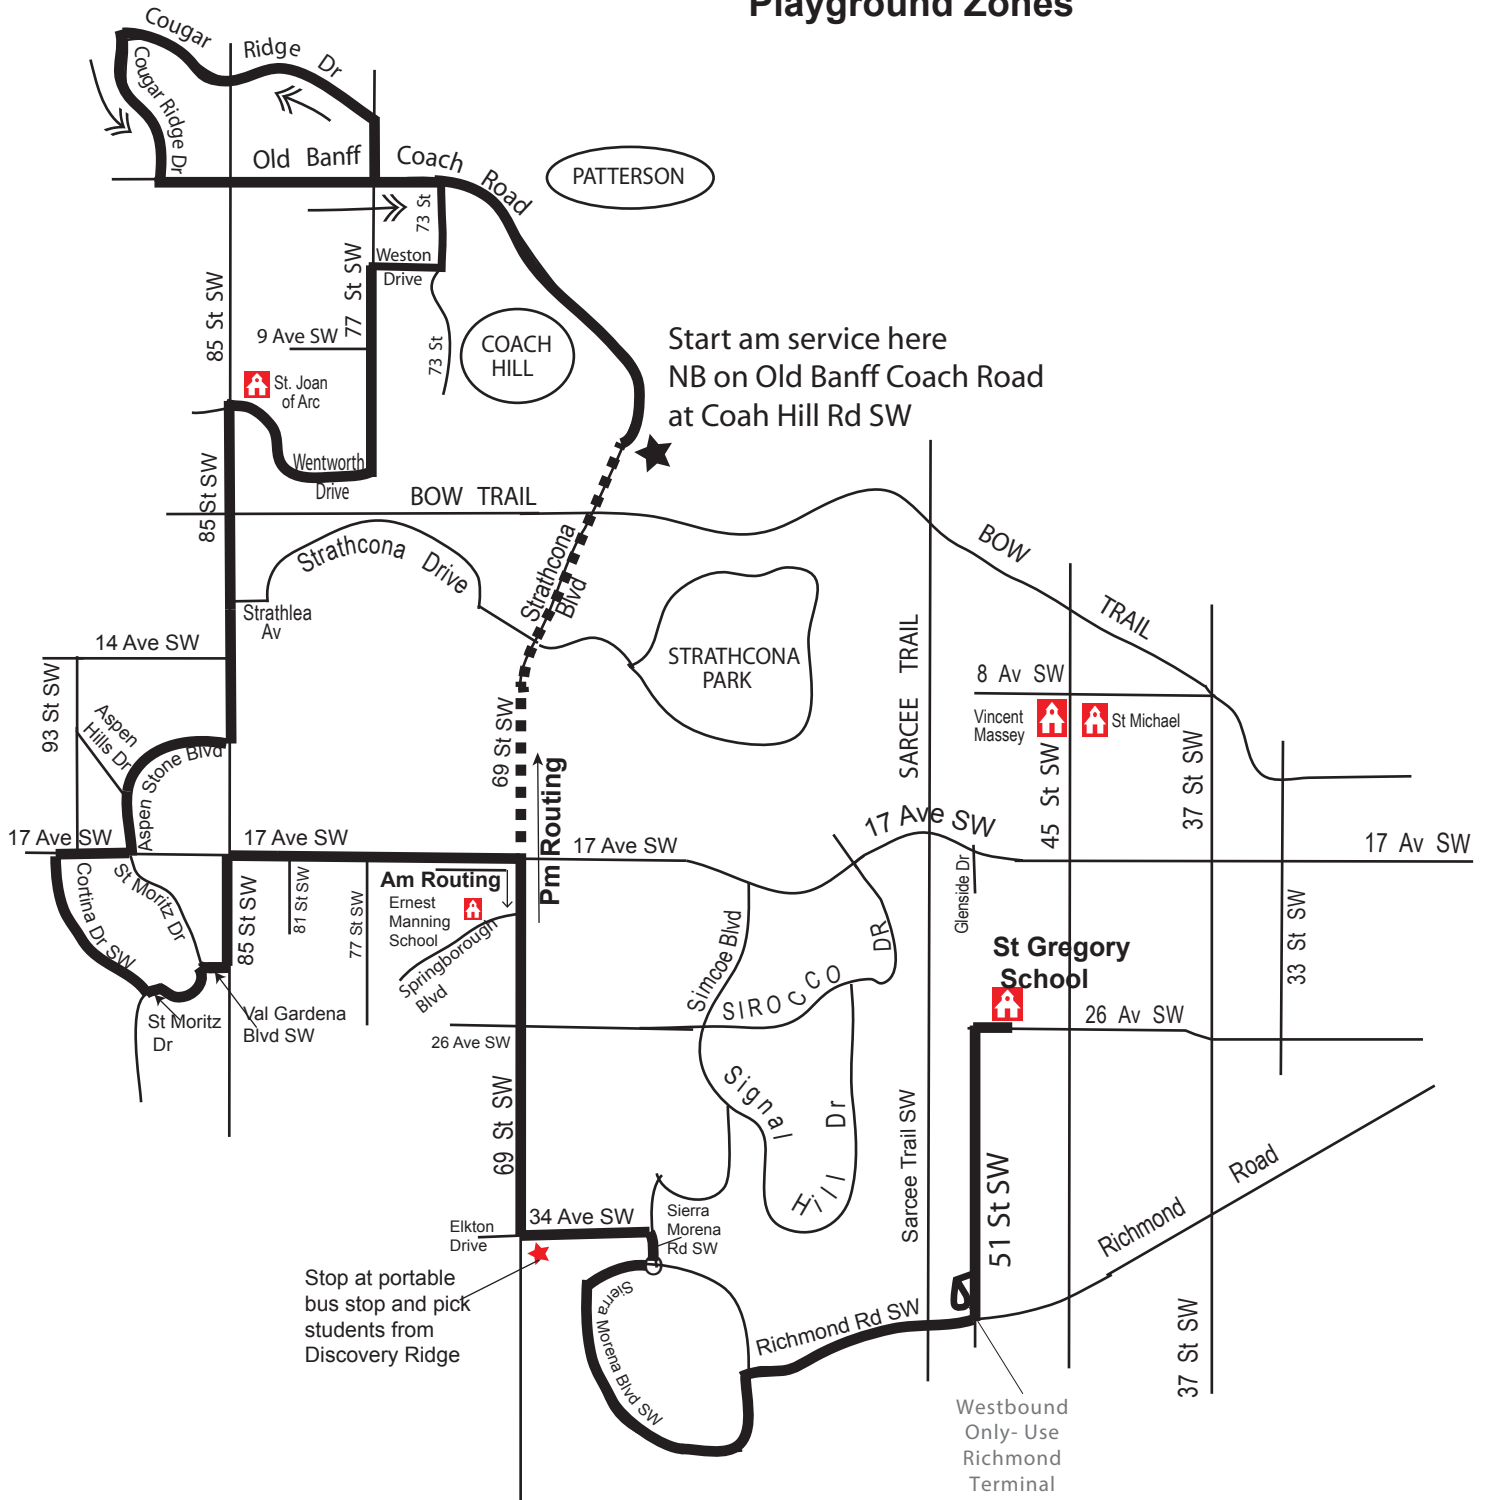

# Route 895 CougarRidge/WestSprings/St Gregory

Service provided to ALL Calgary Transit bus zones and future bus zones west of Sarcee Trail

**Watch your speed in Playground Zones**

**This is NOT a charter route. Regular transit fares apply.**