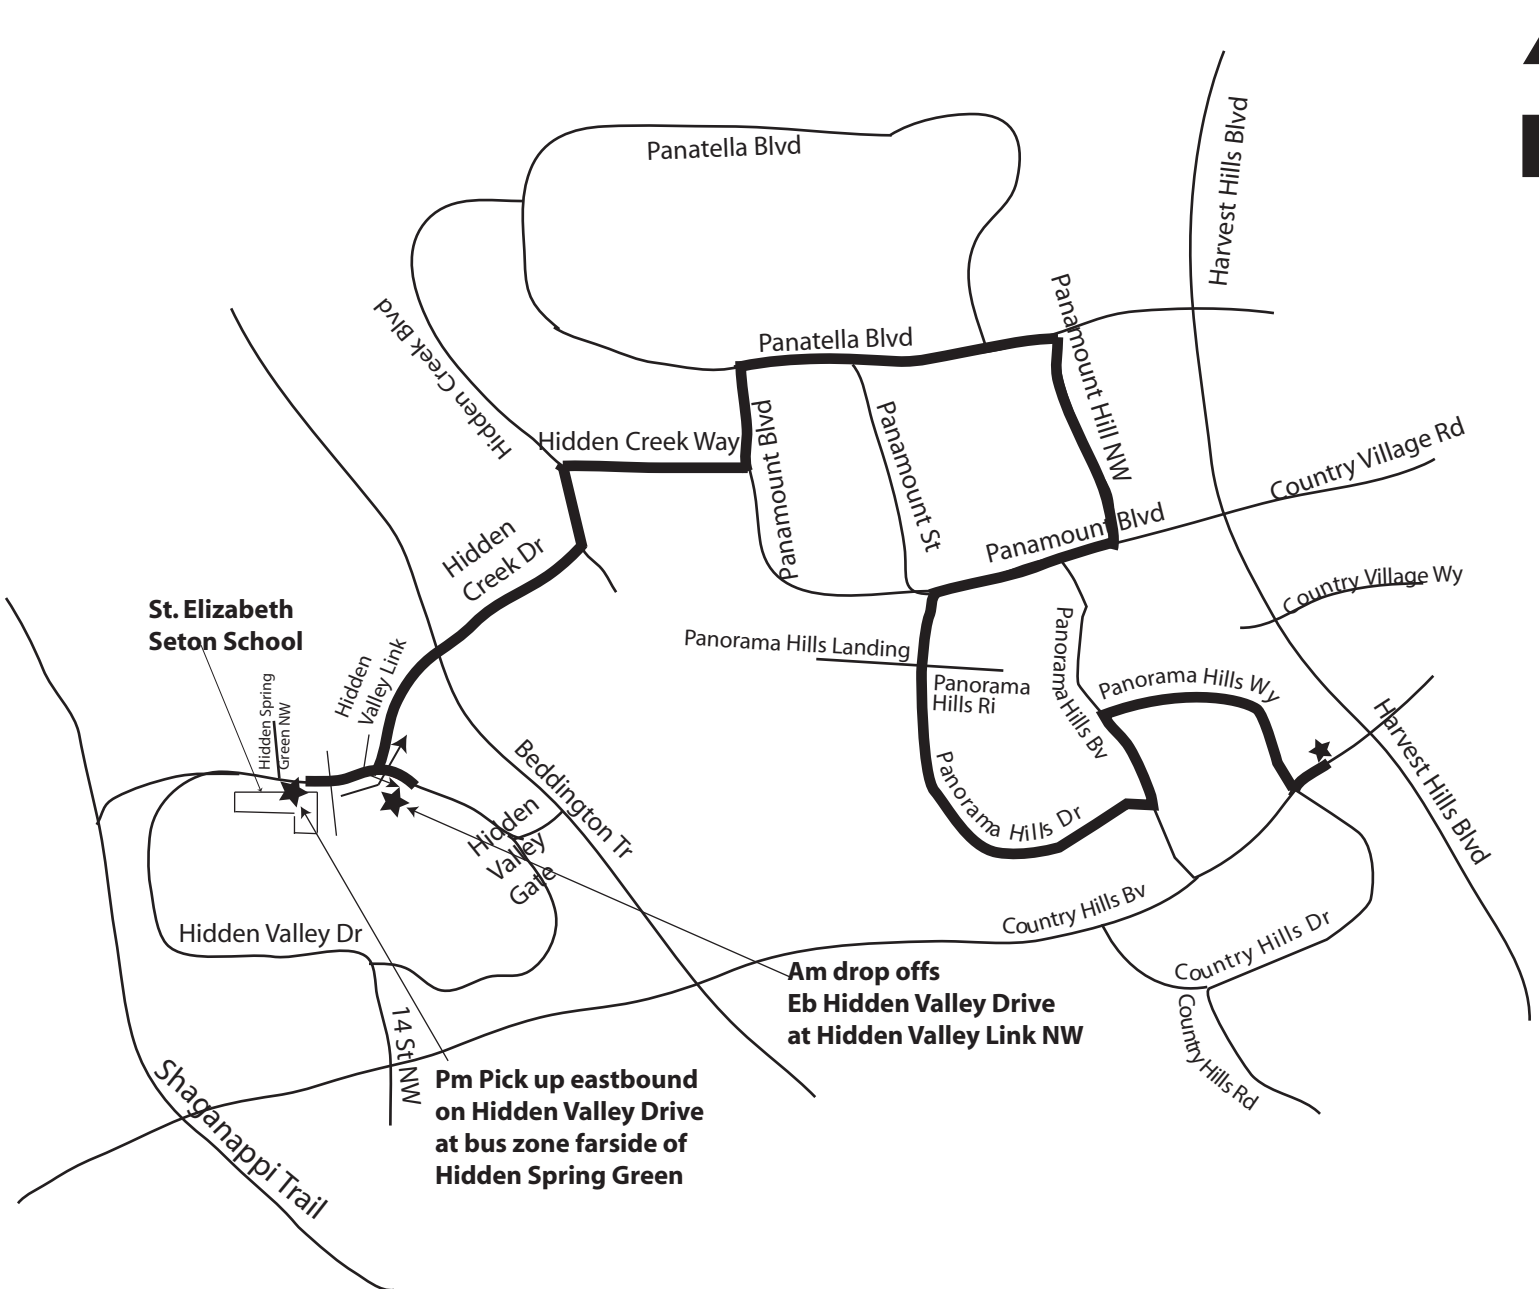

# ROUTE 887

Route:            Key:            Gar:

## St. Elizabeth Seton/Panorama Hills

Service provided to all Calgary Transit bus zones on route.

Am drop offs EB Hidden Valley Drive at Hidden Valley Link NW  
PM pick ups EB Hidden Valley Drive in the bus zone farside of  
Hidden Spring Green in front of the school

This is NOT a charter route. Regular transit fares apply.