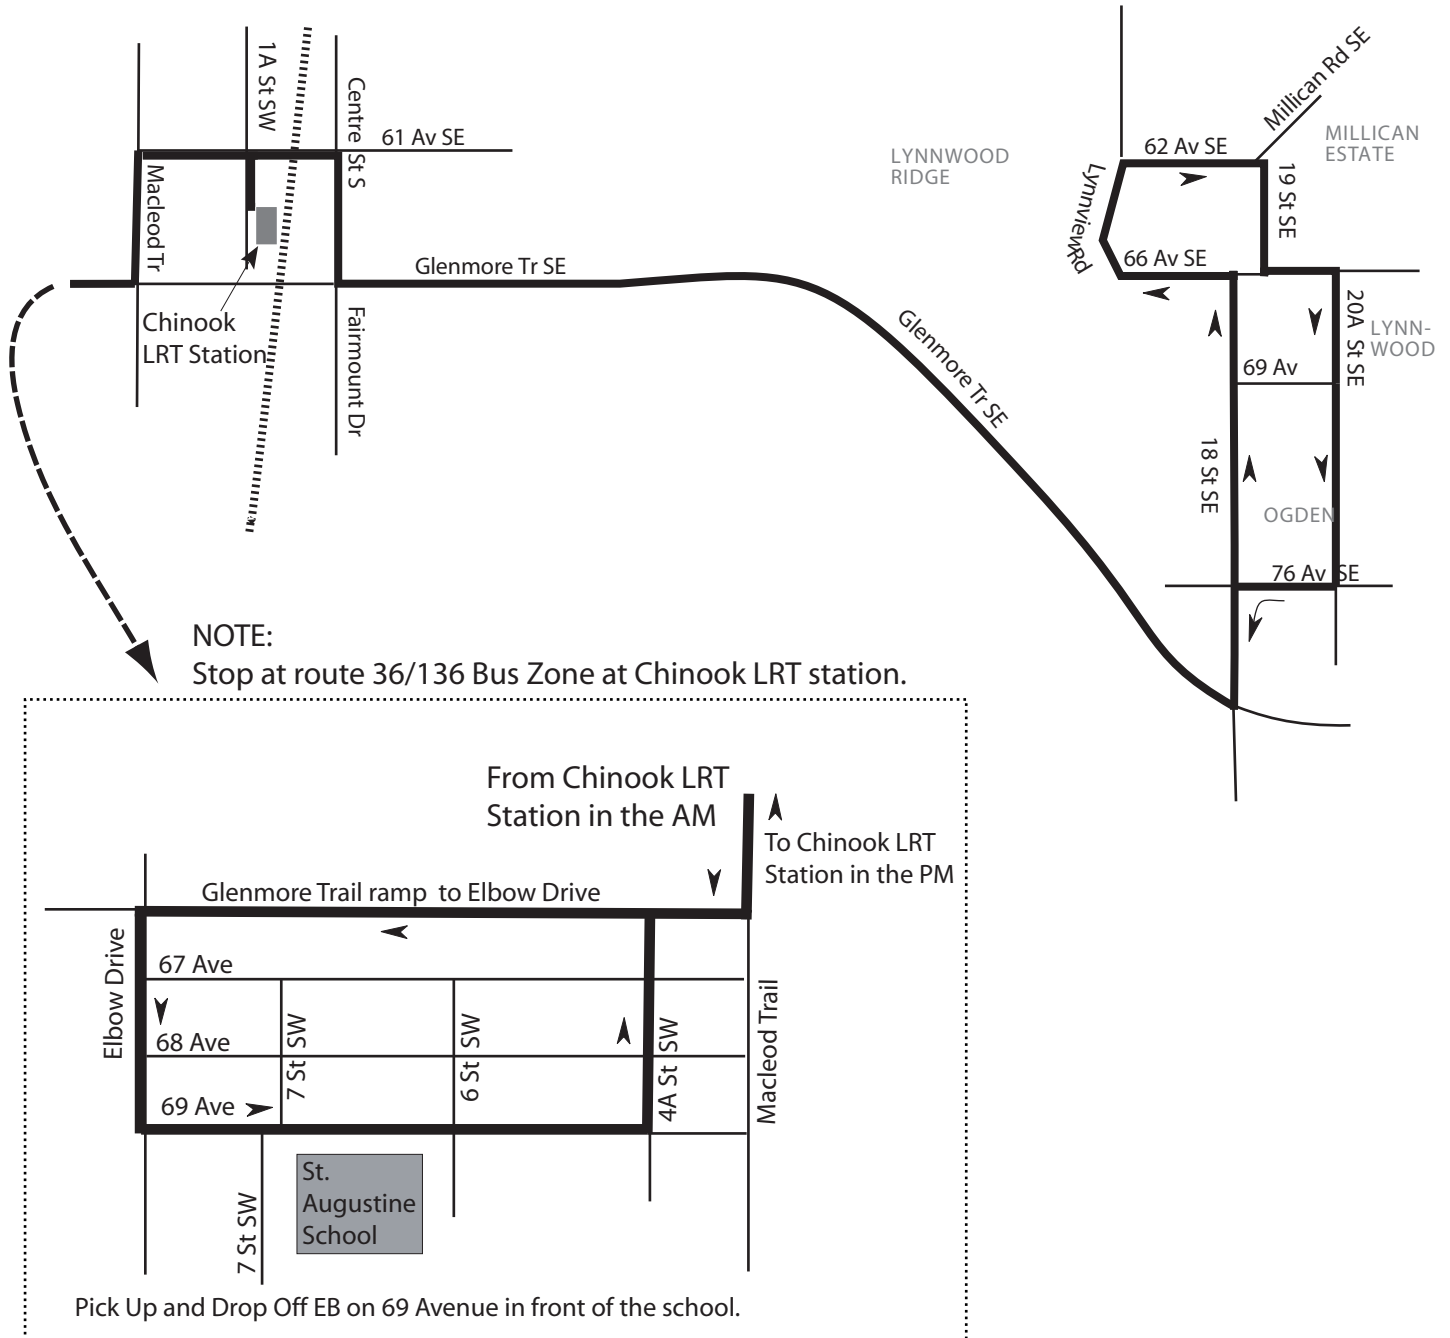

Route 851 St. Augustine/Lynnwood

Route: Key: Gar:

Service provided to all Calgary Transit bus zones on route North of Glenmore Trail.

This is NOT a charter route. Regular transit fares apply.