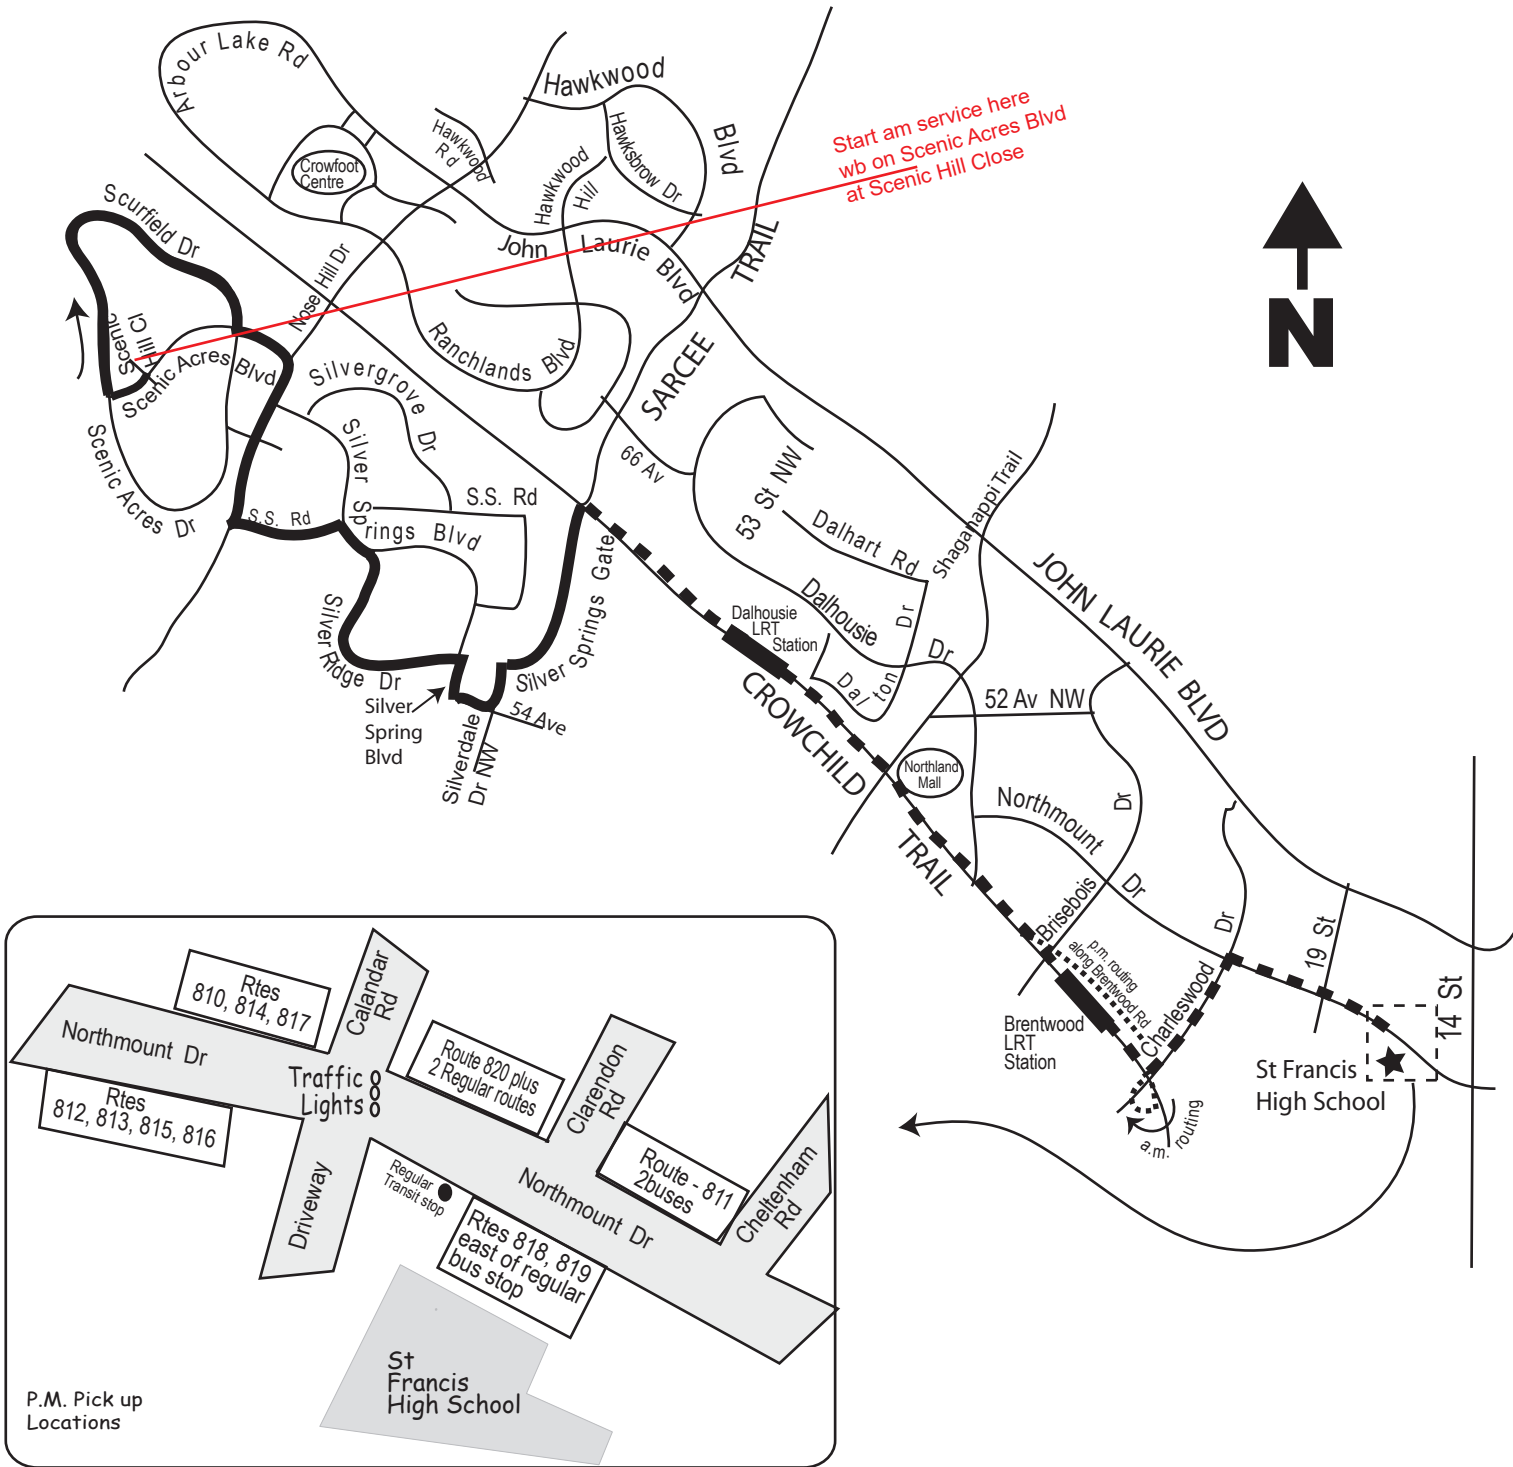

Rte 820 St. Francis/Scenic Acres North

Revised: 2021 Sep 15

Route: Key: Gar:

Service provided to all Calgary Transit bus zones on route south of Crowchild Trail.

This is NOT a charter route. Regular transit fares apply.