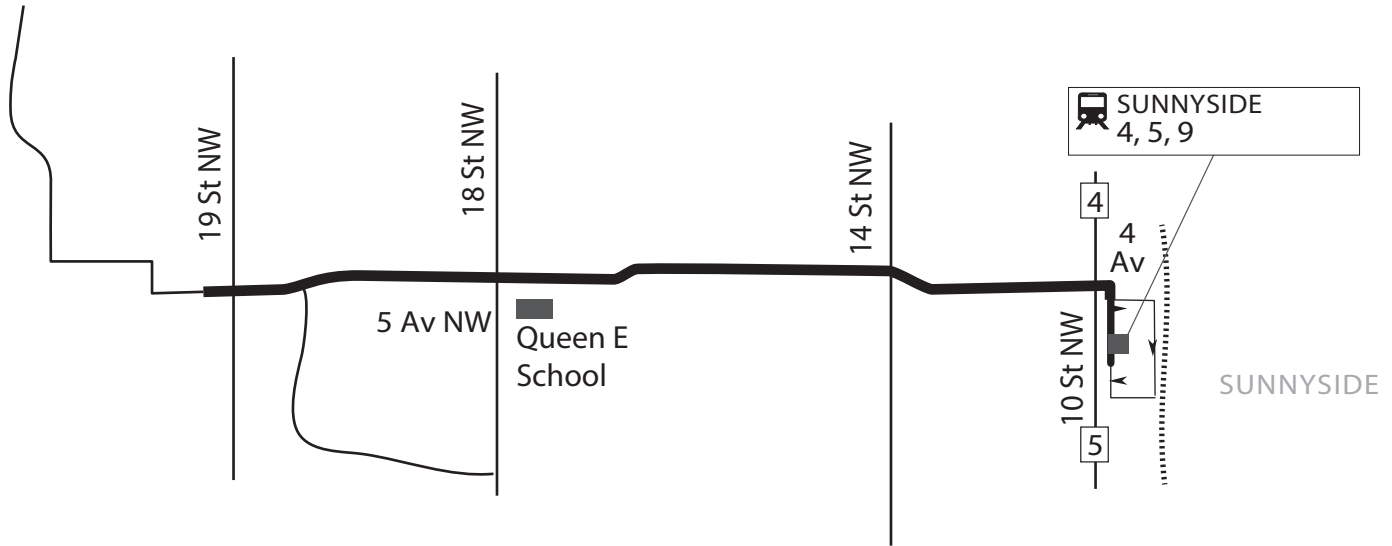

# Route 793 Queen Elizabeth High School /Sunnyside

## LEGEND

-  Route
-  Bus Terminal
-  CTrain Line
-  CTrain Station
-  Time Point
-  Park and Ride

**This is NOT a charter route. Regular transit fares apply.**