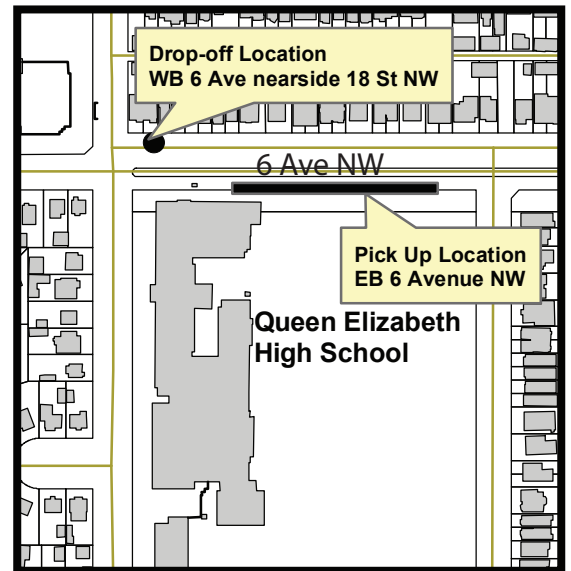

# Route 793 Queen Elizabeth High School /Sunnyside

## LEGEND

-  Route
-  Bus Terminal
-  CTrain Line
-  CTrain Station
-  Time Point
-  Park and Ride

**This is NOT a charter route. Regular transit fares apply.**