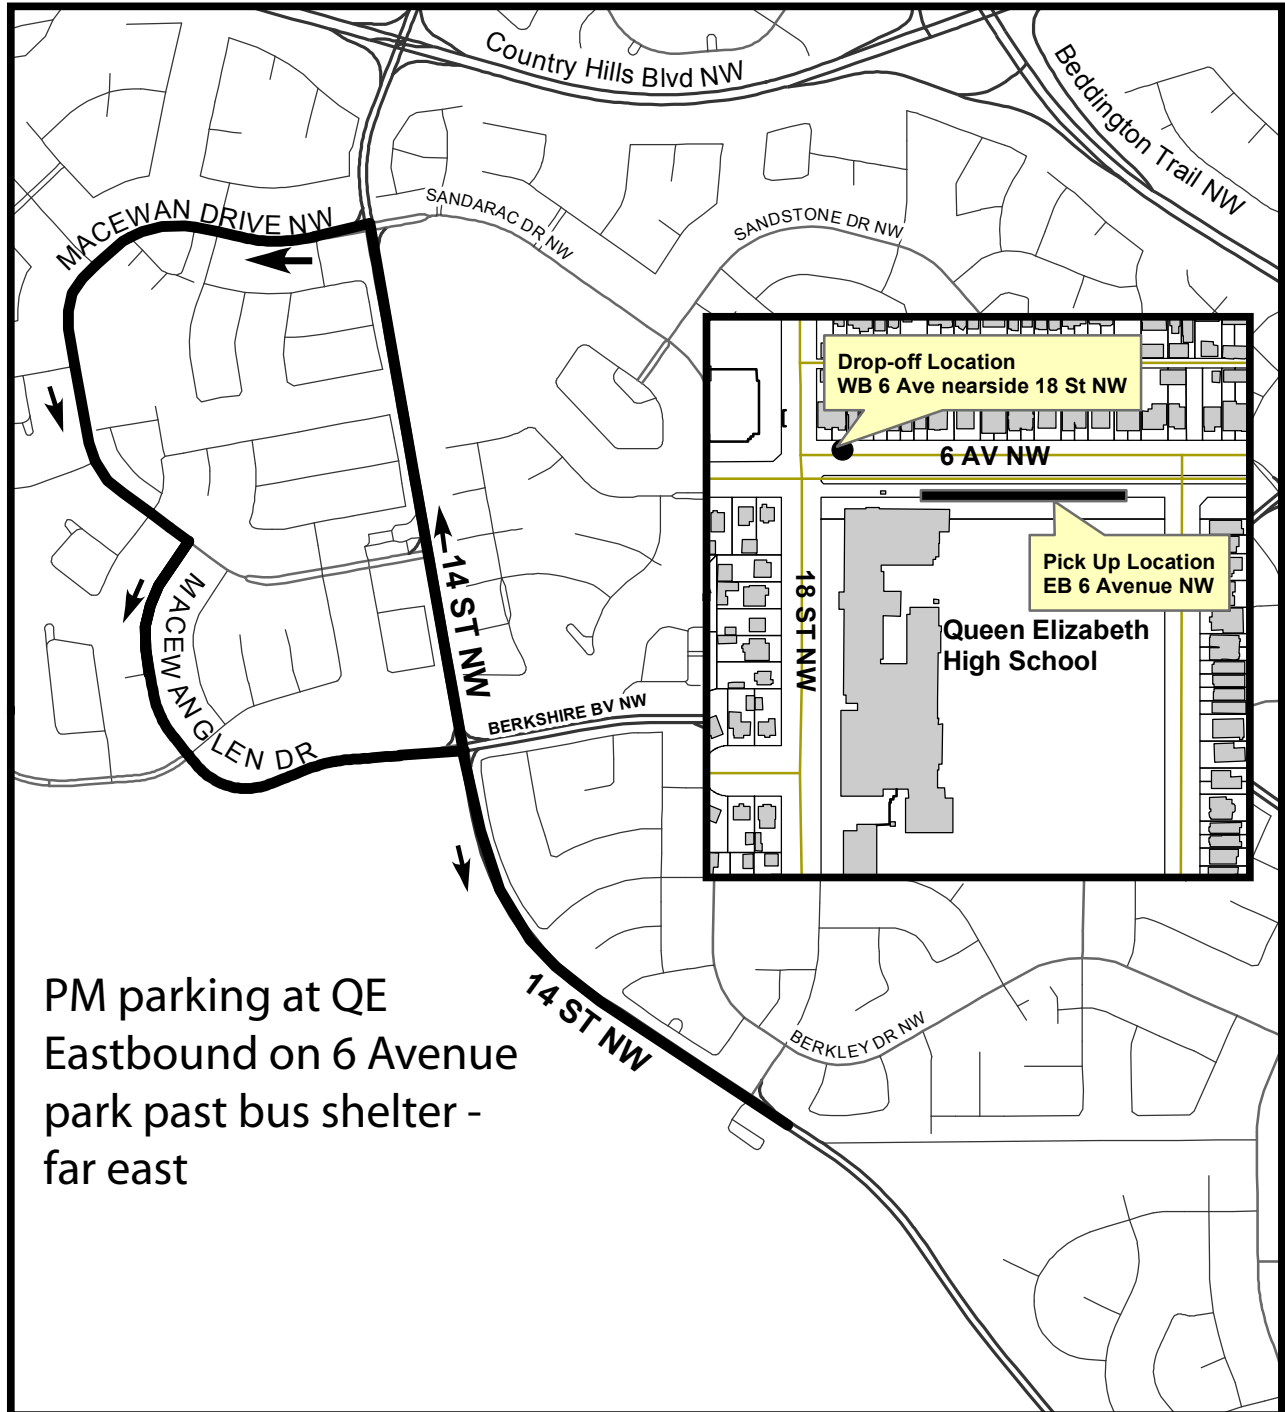

Calgary Transit

Last Revision: 2010 DEC 20

Show on Destination Sign:
Route 791 - Queen Elizabeth/MacEwan

Provide service to all stops North of 16 Avenue NW.

PM parking at QE
Eastbound on 6 Avenue
park past bus shelter -
far east

This is NOT a charter route. Regular transit fares apply.