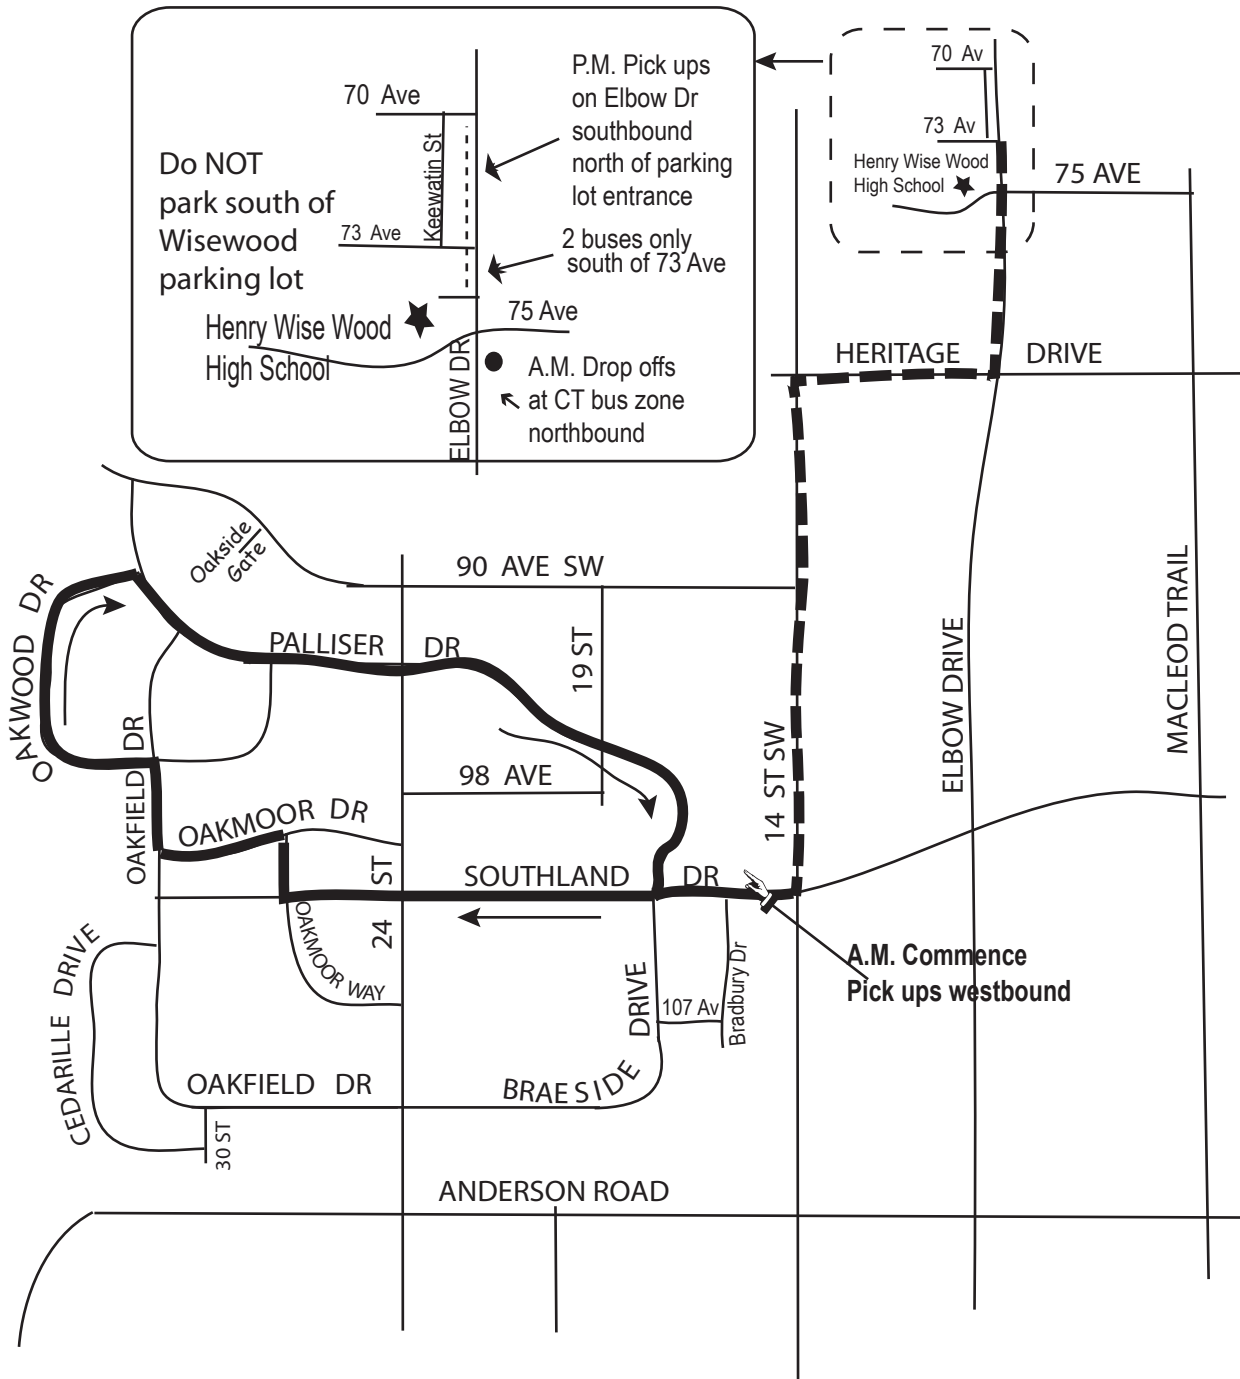

# Route 780 Henry Wise Wood/Oakridge

Last Revised: Aug 24, 2023

Service provided to all Calgary Transit and Future bus zones west of 14 St

CAD and online will not match for Route 780

PDF and printed copy is correct

Provide service both AM and PM on Palliser Drive

This is NOT a charter route. Regular transit fares apply.

Please remember 75 Ave is restricted Rd, do Not use it.