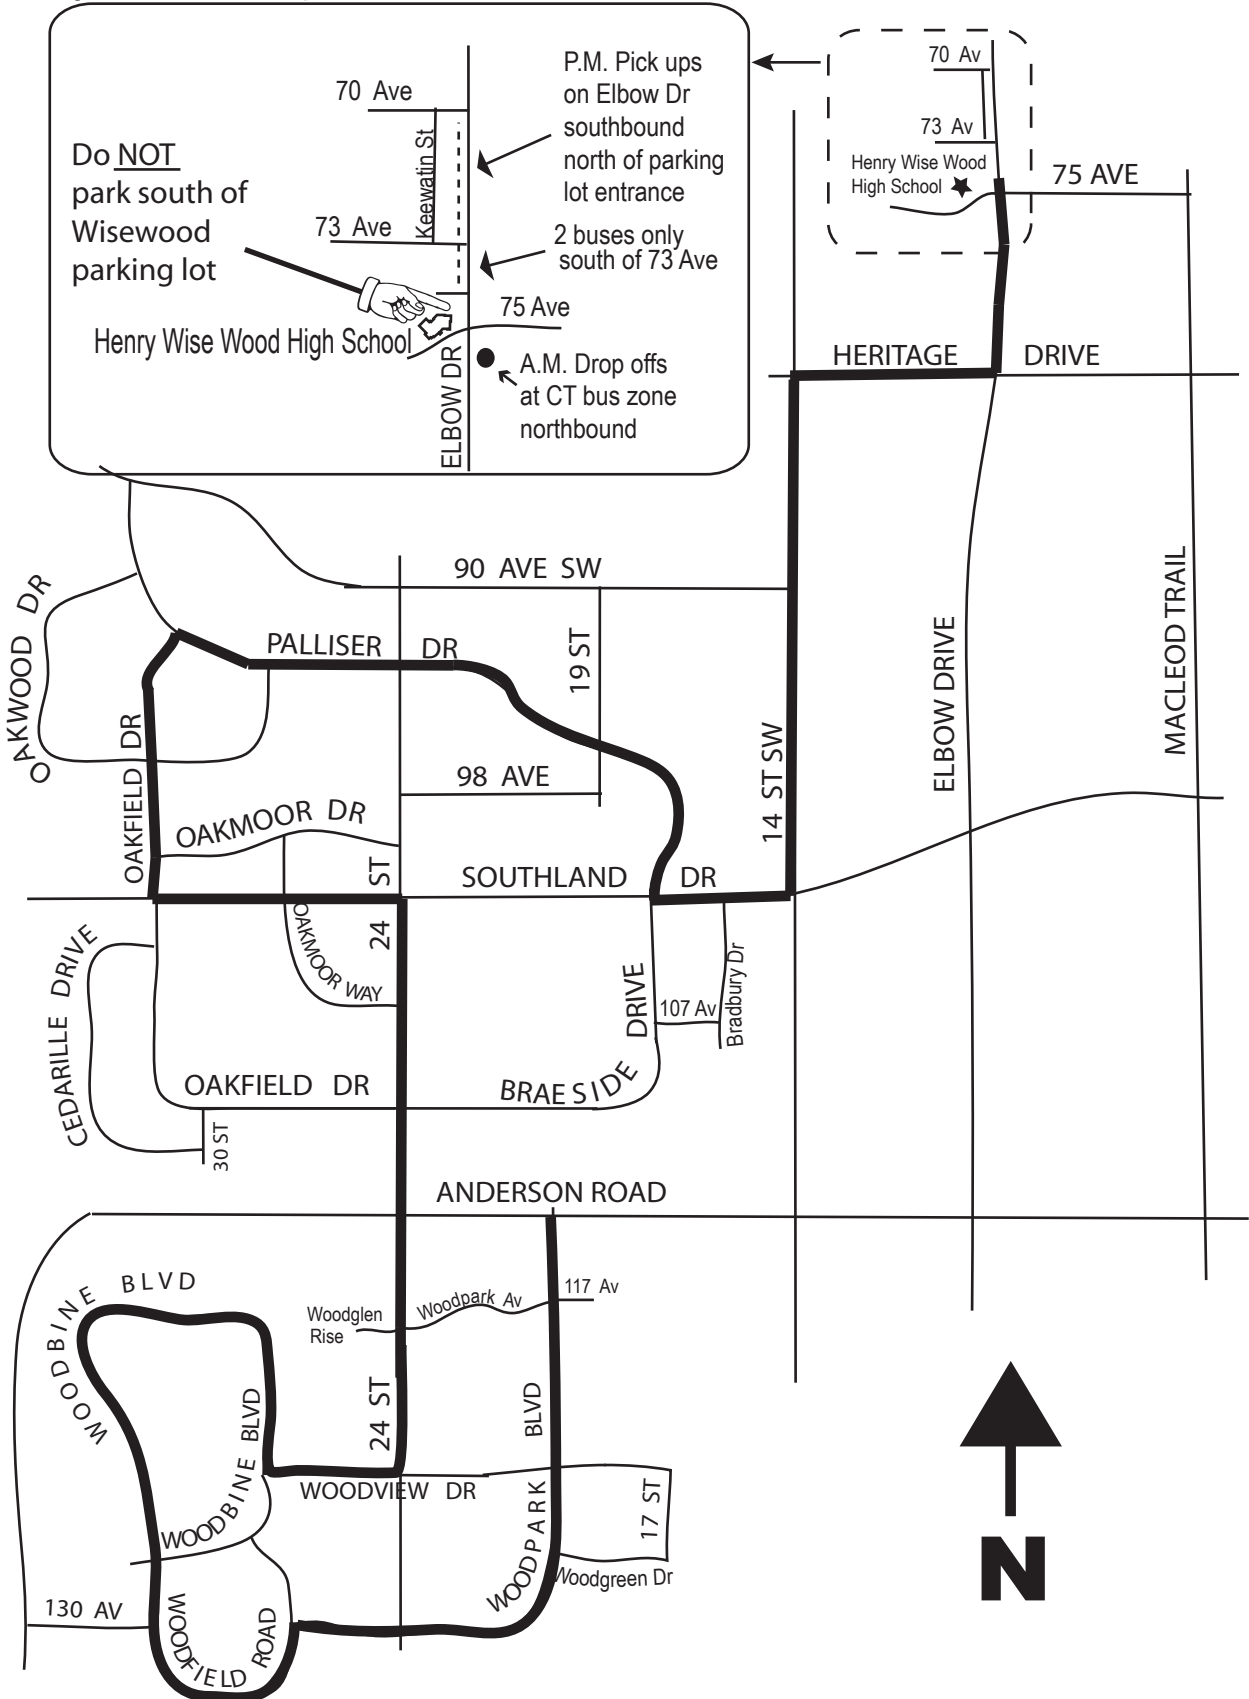

Route 778 Henry Wise Wood/Woodlands

Route:

Key:

Gar:

Service provided to Calgary Transit bus zones south of 90 Ave SW

**This is NOT a charter route. Regular transit fares apply.
Please remember 75 Ave is restricted Rd, do Not use it.**