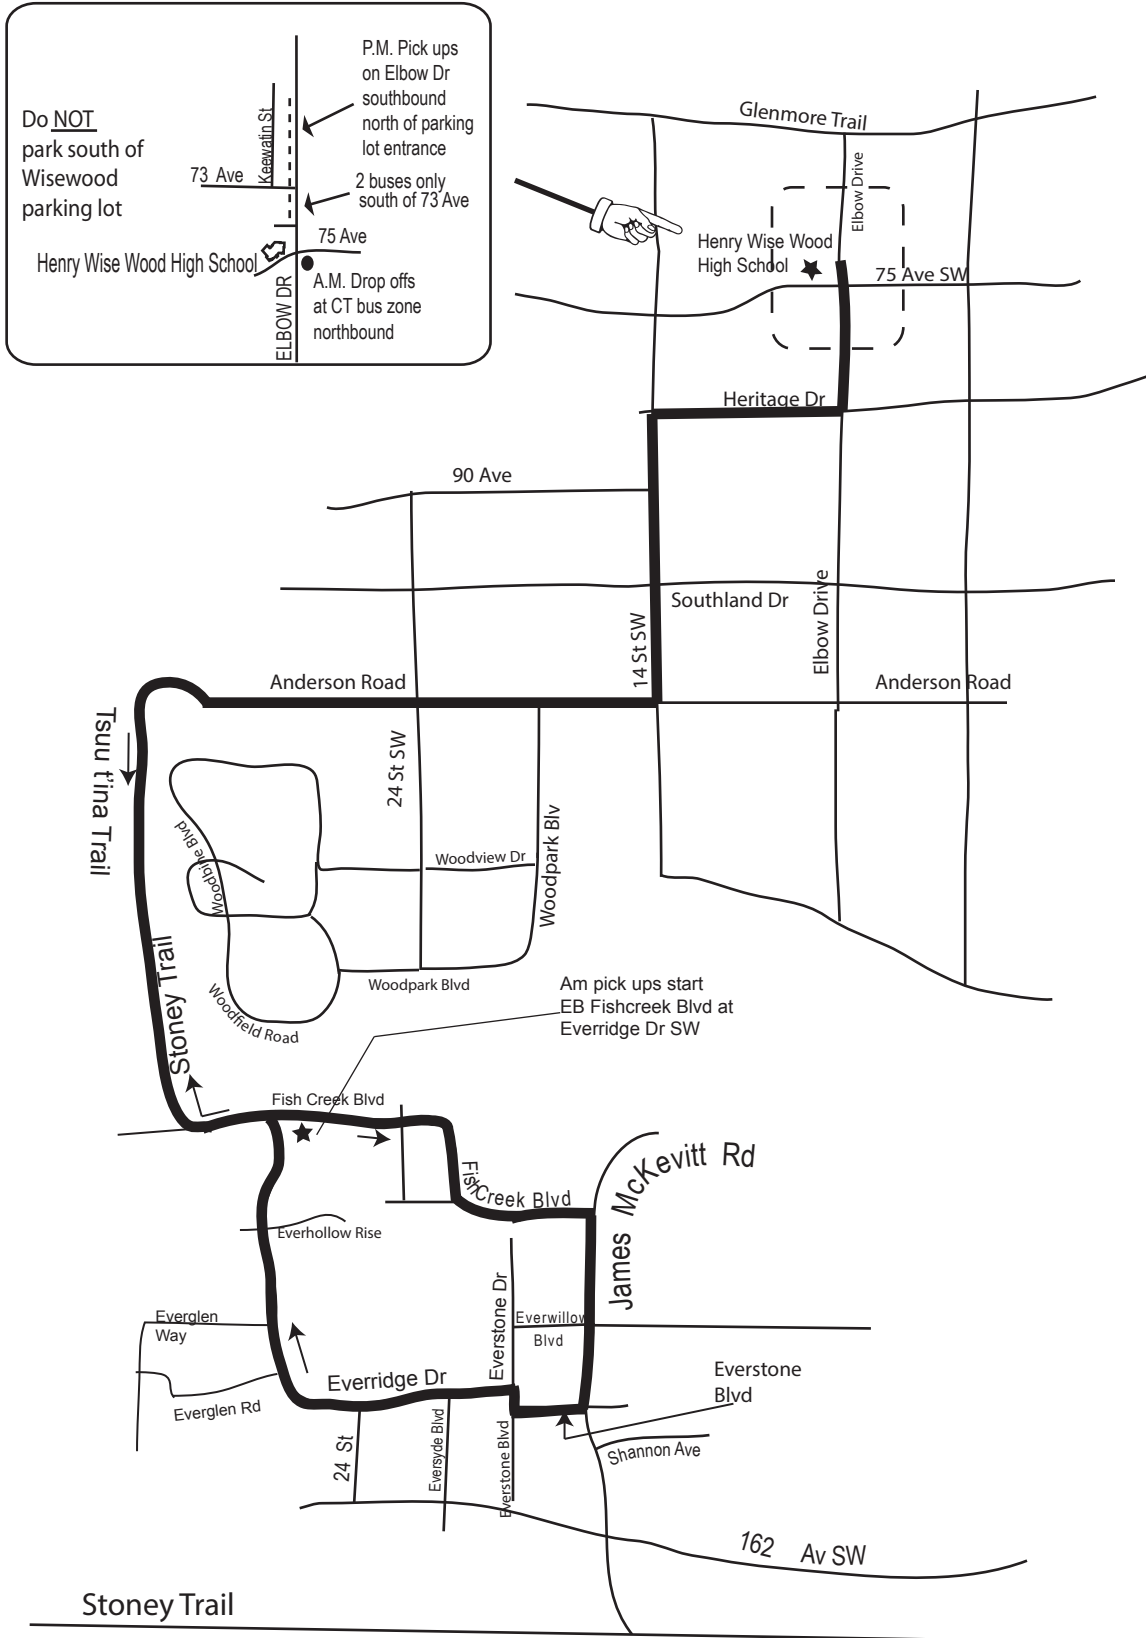

Route 777 Henry Wise Wood/ Evergreen

Service provided to all stops and future bus zones south of Anderson Rd

This is NOT a charter route. Regular transit fares apply.
75 Avenue is restricted Road. DO NOT use it.