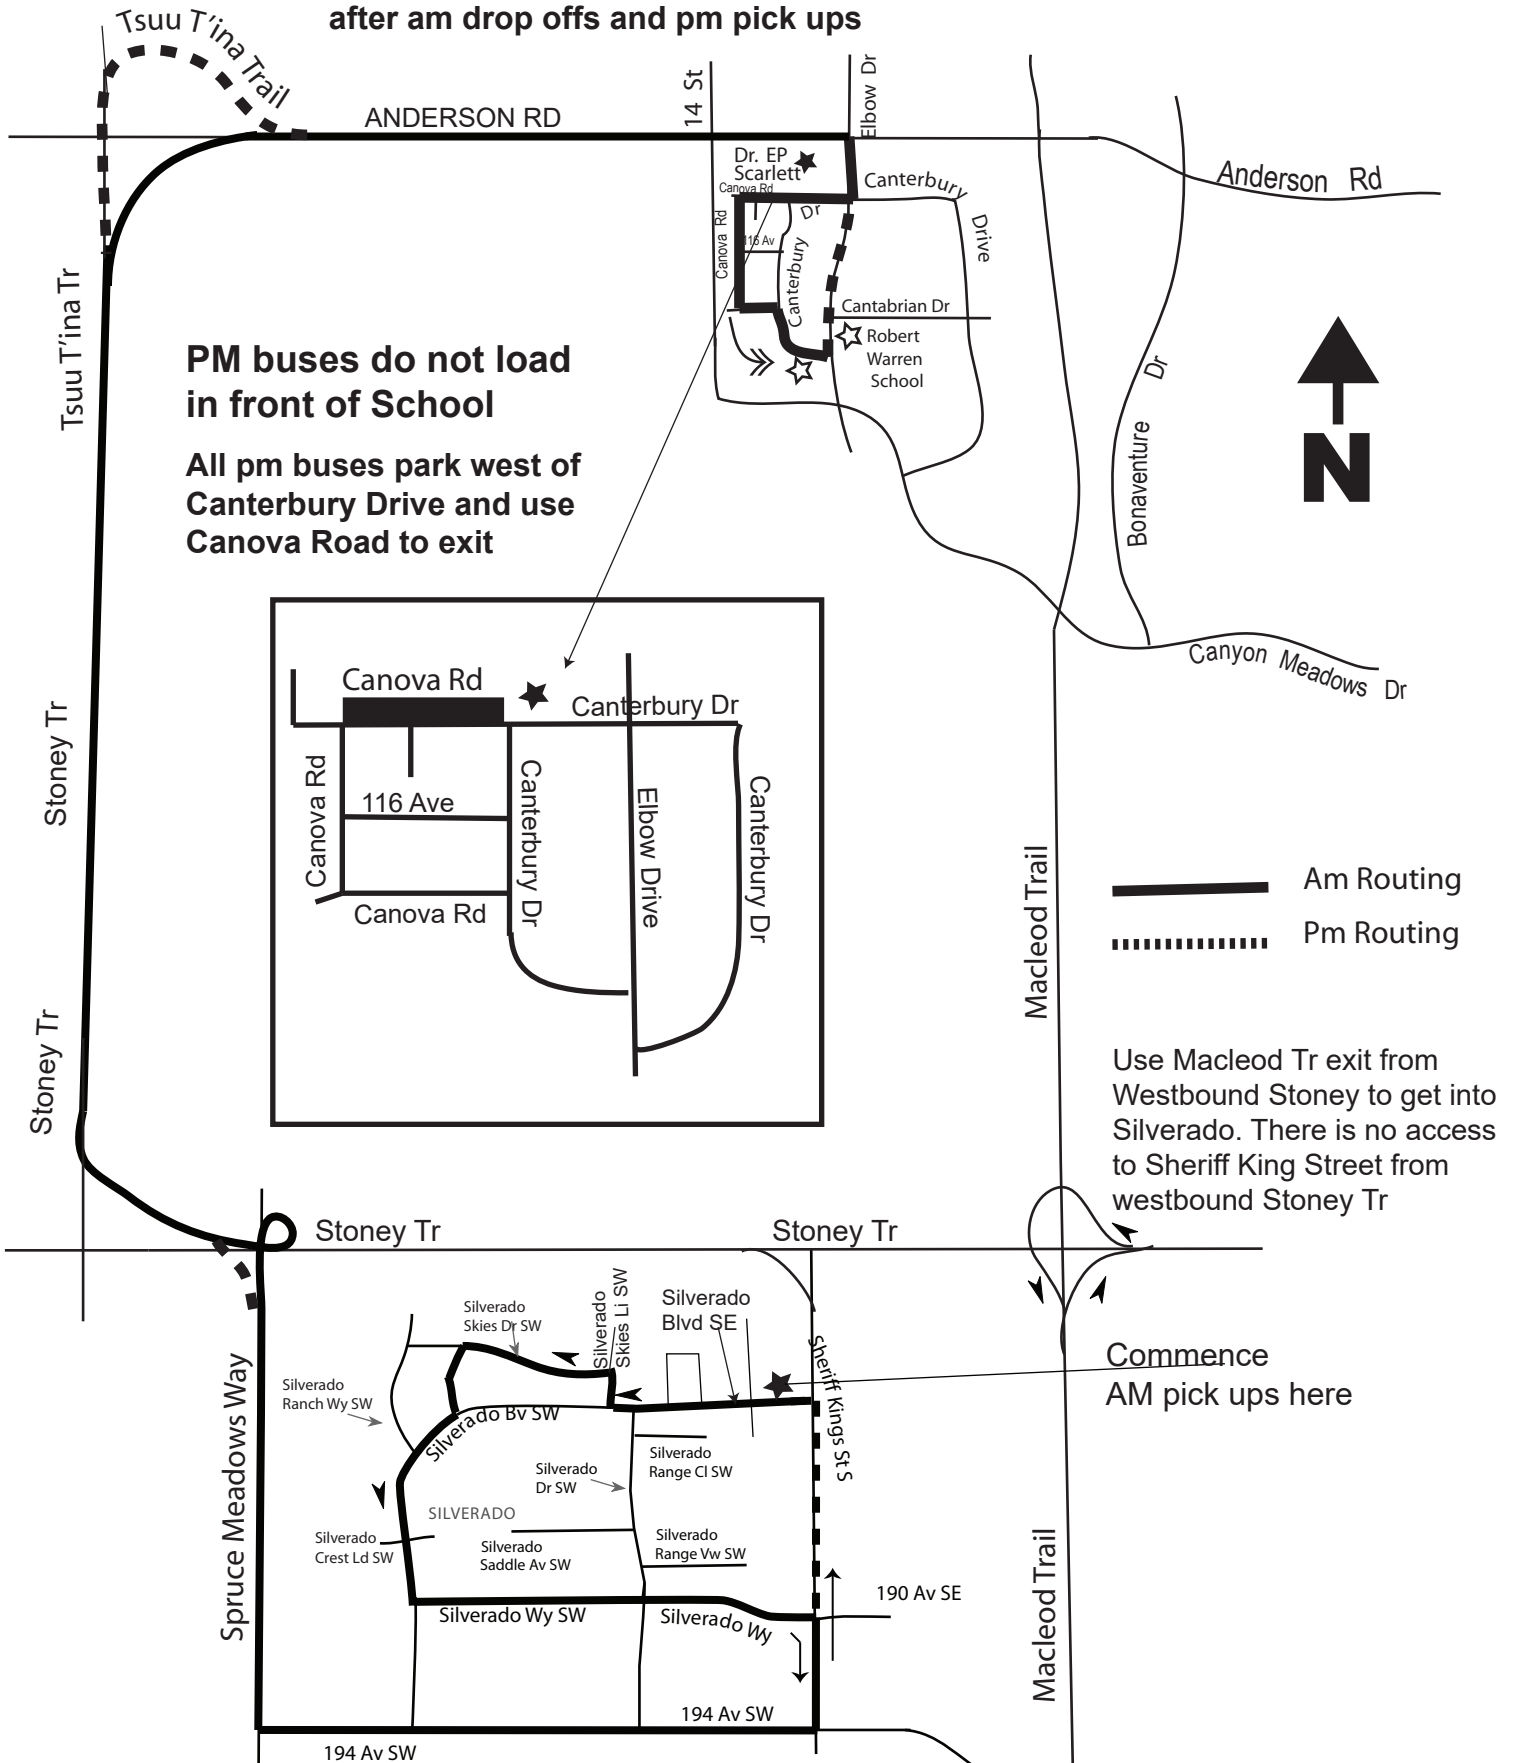

Rte 765 Dr. E P Scarlett/Silverado

Revised: Oct 20, 2021

All EP Scarlett buses to stop in front of Robert Warren School after am drop offs and pm pick ups

This is NOT a charter route. Regular Transit fares apply.