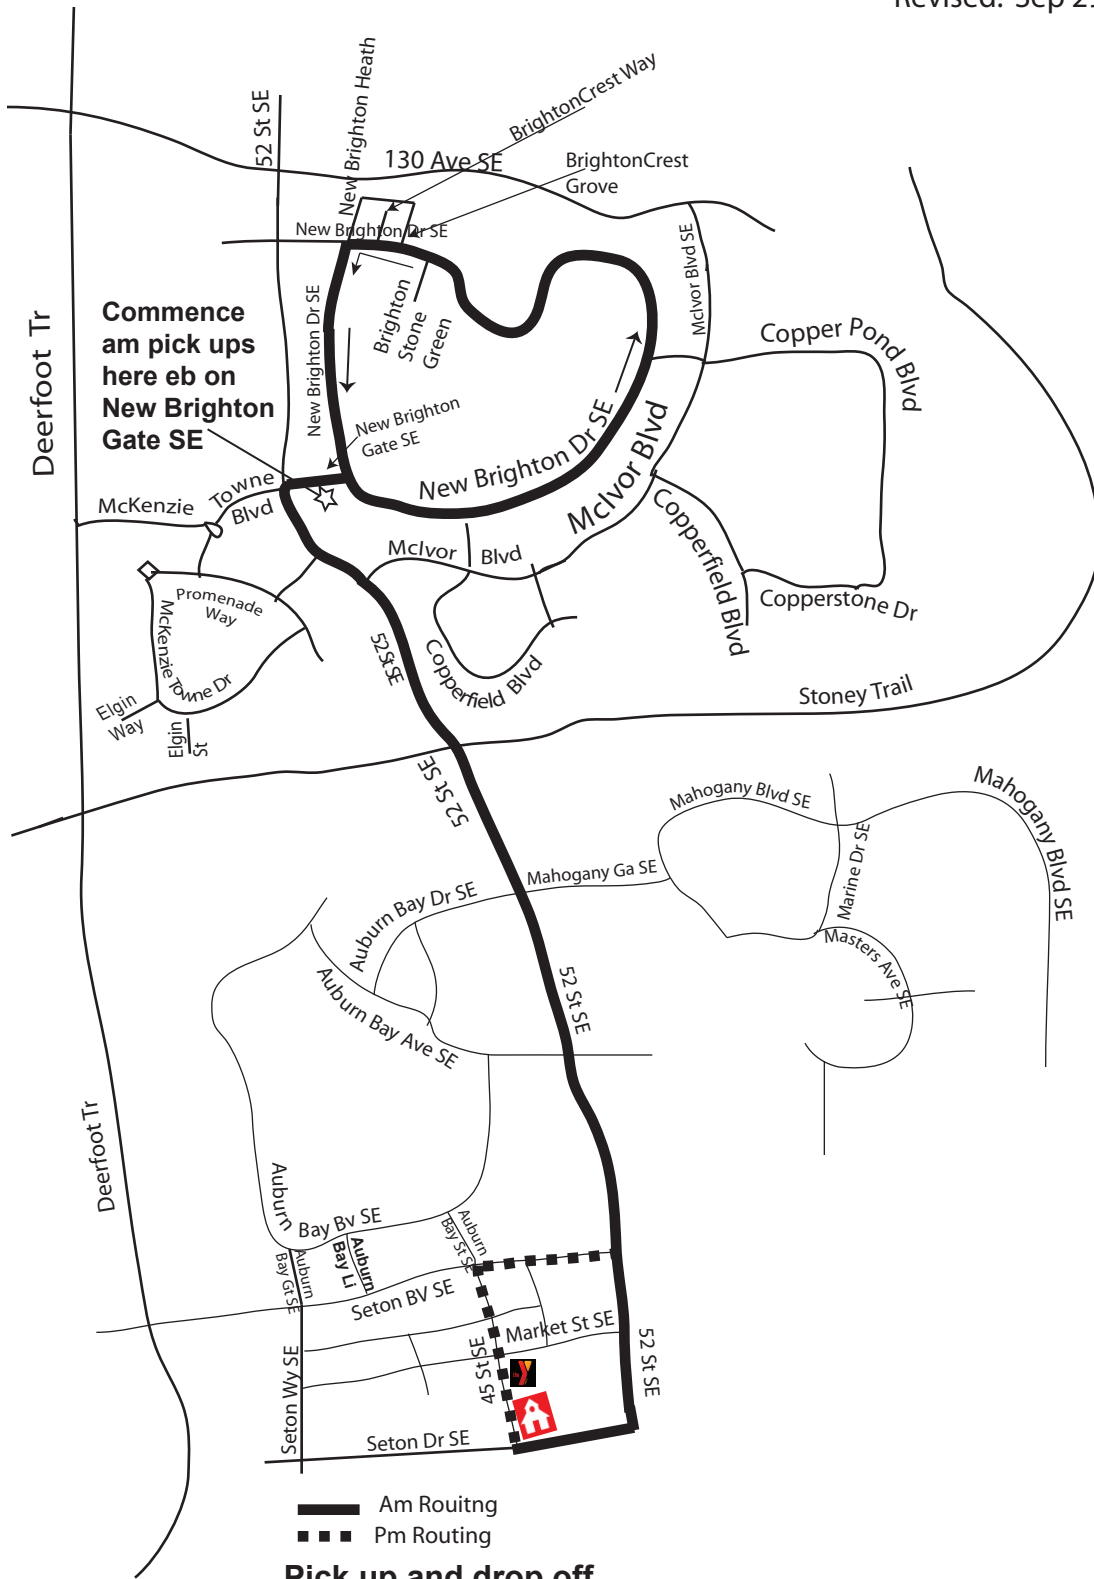

Route 758 Joane Cardinal- Schubert/New Brighton

Service provided to all Calgary Transit bus zones on North of Stoney Trail

Revised: Sep 29, 2021

This is NOT a charter route. Regular transit fares apply.