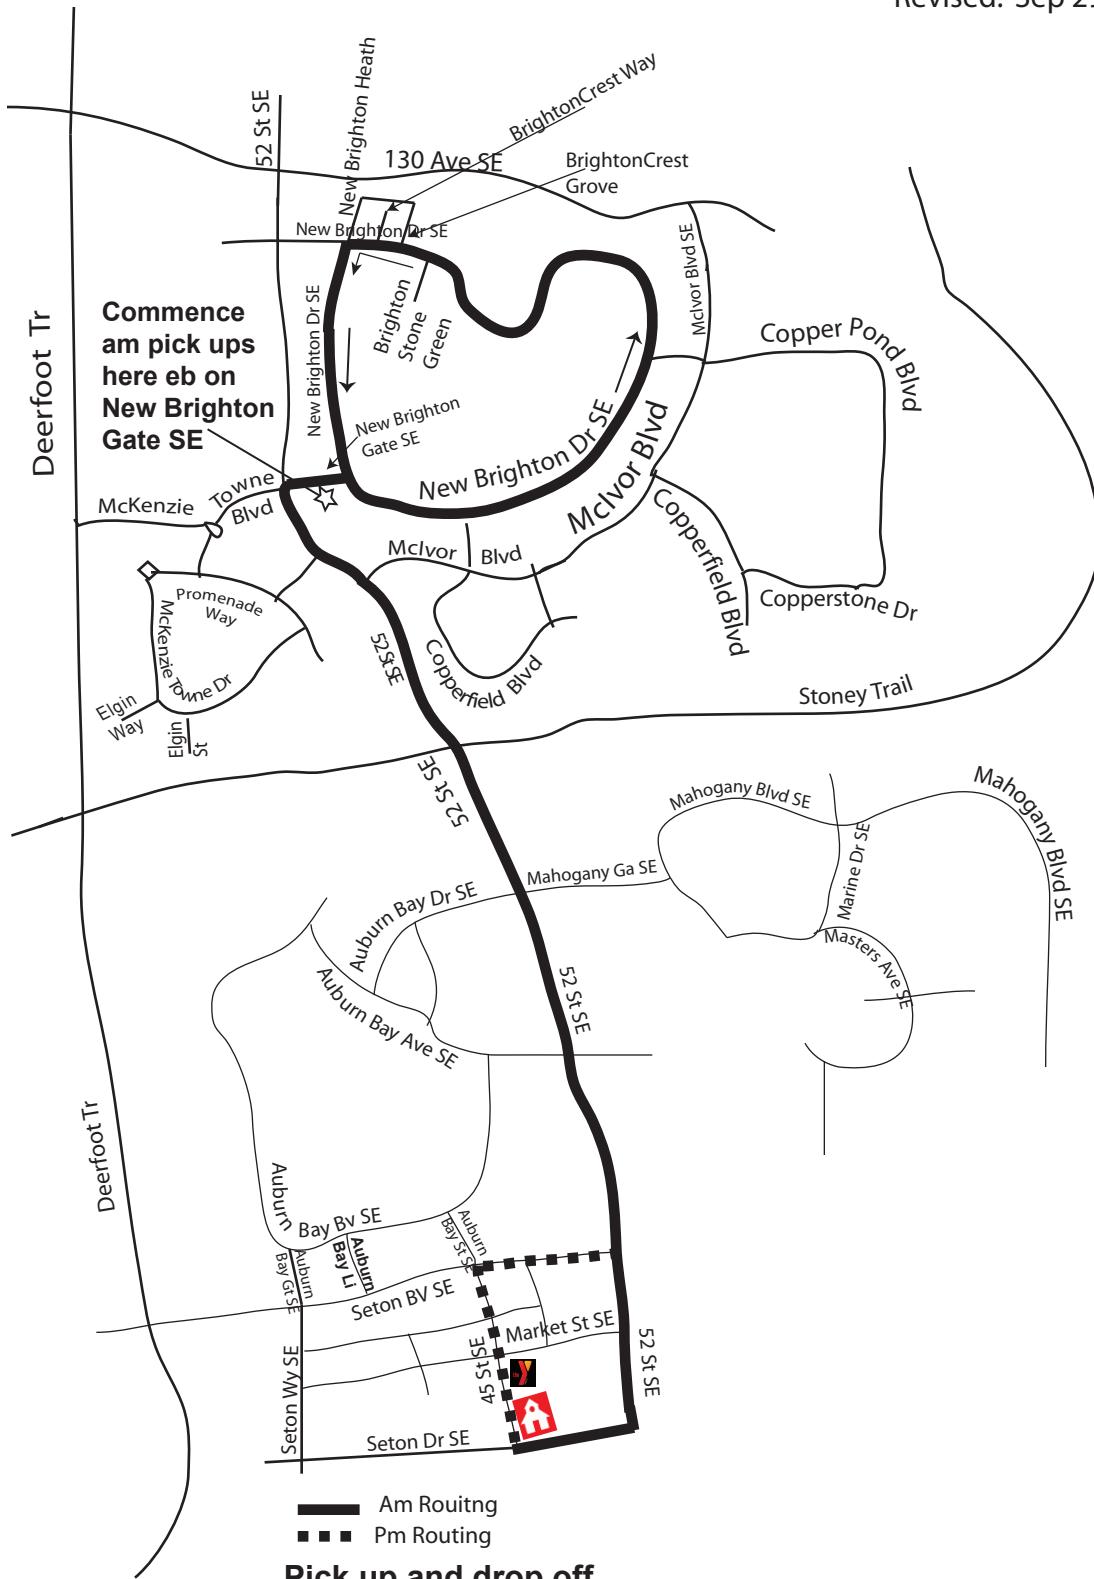

Route 756 Joane Cardinal- Schubert/New Brighton

Service provided to all Calgary Transit bus zones on North of Stoney Trail

Revised: Sep 29, 2021

This is NOT a charter route. Regular transit fares apply.