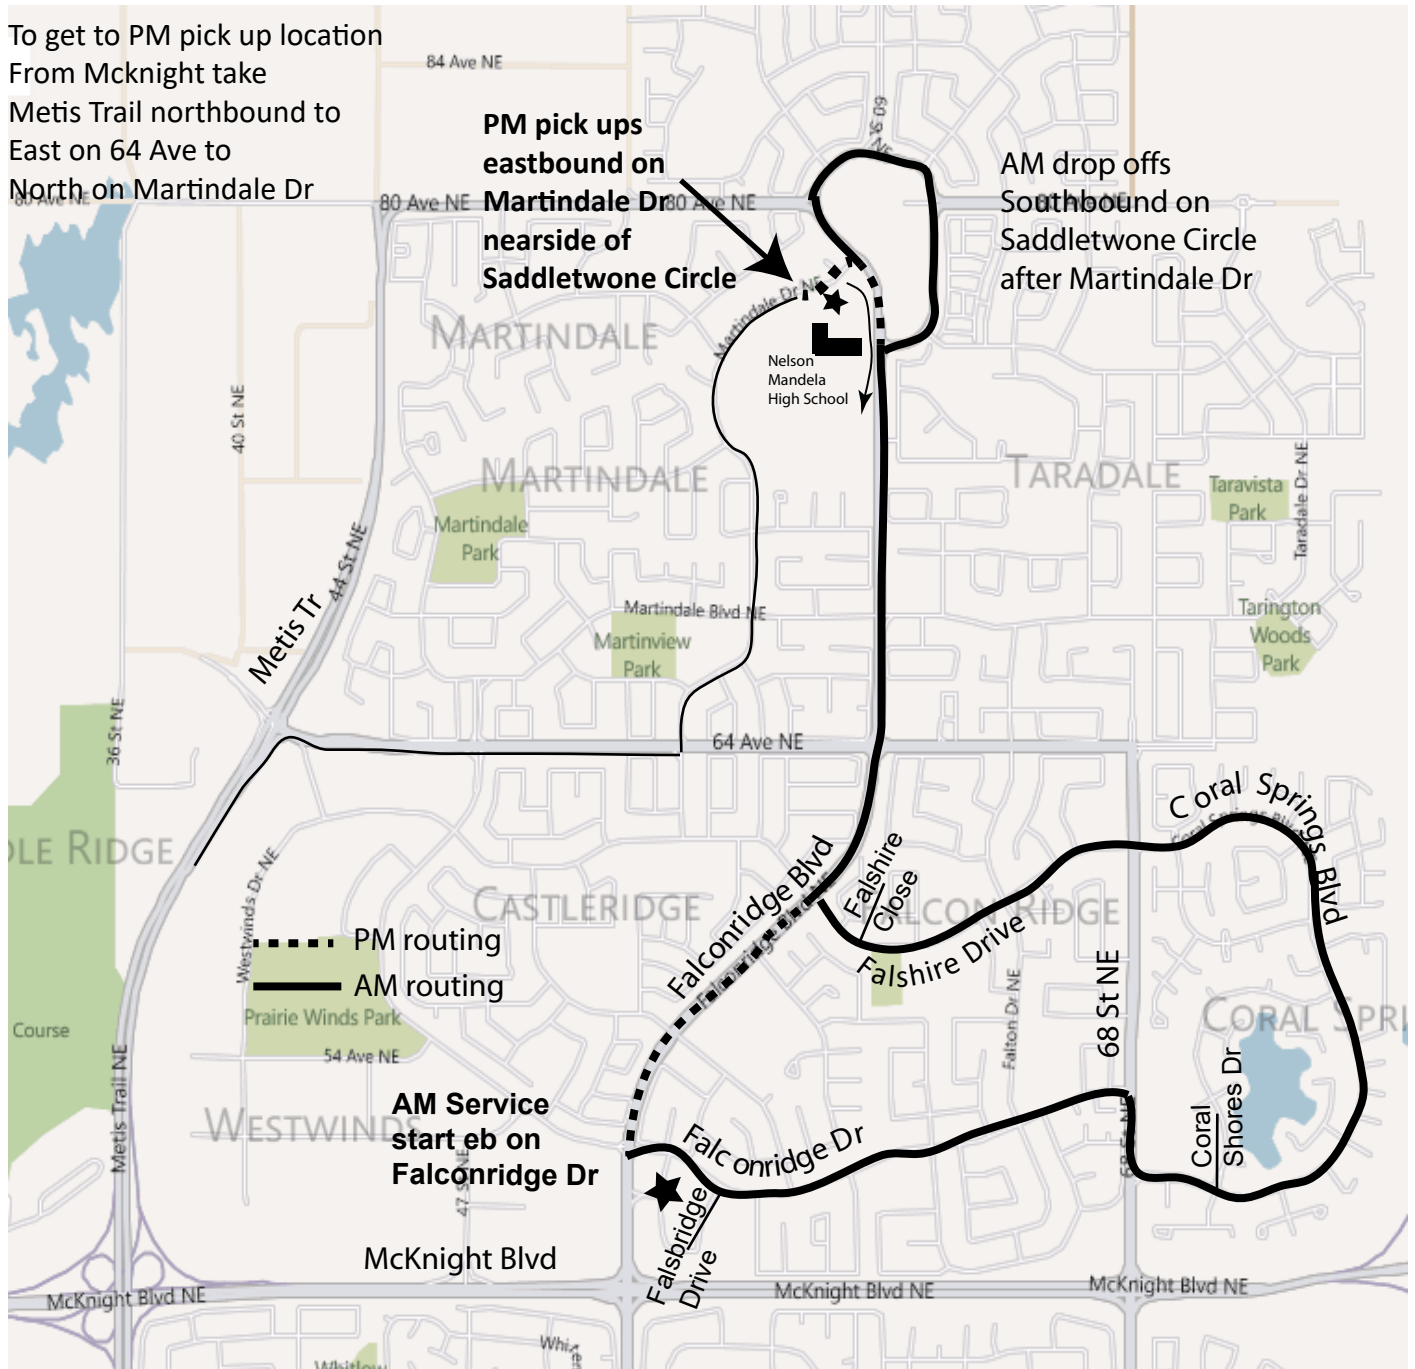

# Route 750 Nelson Mandela/Coral Springs

Service provided to all Calgary Transit bus zones on Route

To get to PM pick up location  
From Mcknight take  
Metis Trail northbound to  
East on 64 Ave to  
North on Martindale Dr

PM pick ups  
eastbound on  
Martindale Dr  
nearside of  
Saddletwone Circle

AM drop offs  
Southbound on  
Saddletwone Circle  
after Martindale Dr

**This is NOT a charter route. Regular transit fares apply.**