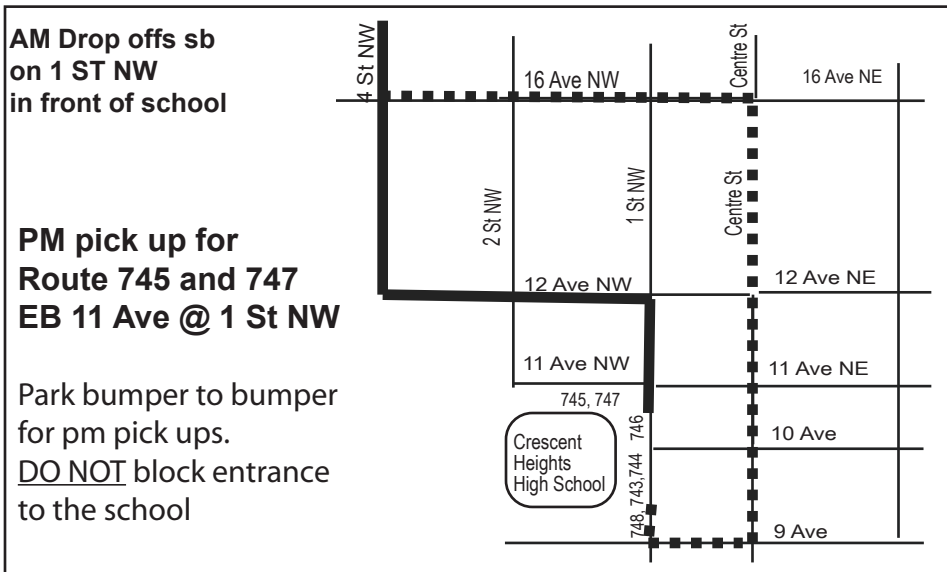

## Crescent Heights/Hanson Ranch

Last Revision: 2017 August 30

Route:      Key:      Gar:

Service provided to ALL stops on route North of 64 Ave.

**AM Drop offs sb on 1 St NW in front of school**

**PM pick up for Route 745 and 747 EB 11 Ave @ 1 St NW**

Park bumper to bumper for pm pick ups.  
**DO NOT** block entrance to the school

**AM ROUTING**  
**PM ROUTING**

**This is NOT a charter route. Regular transit fares apply.**