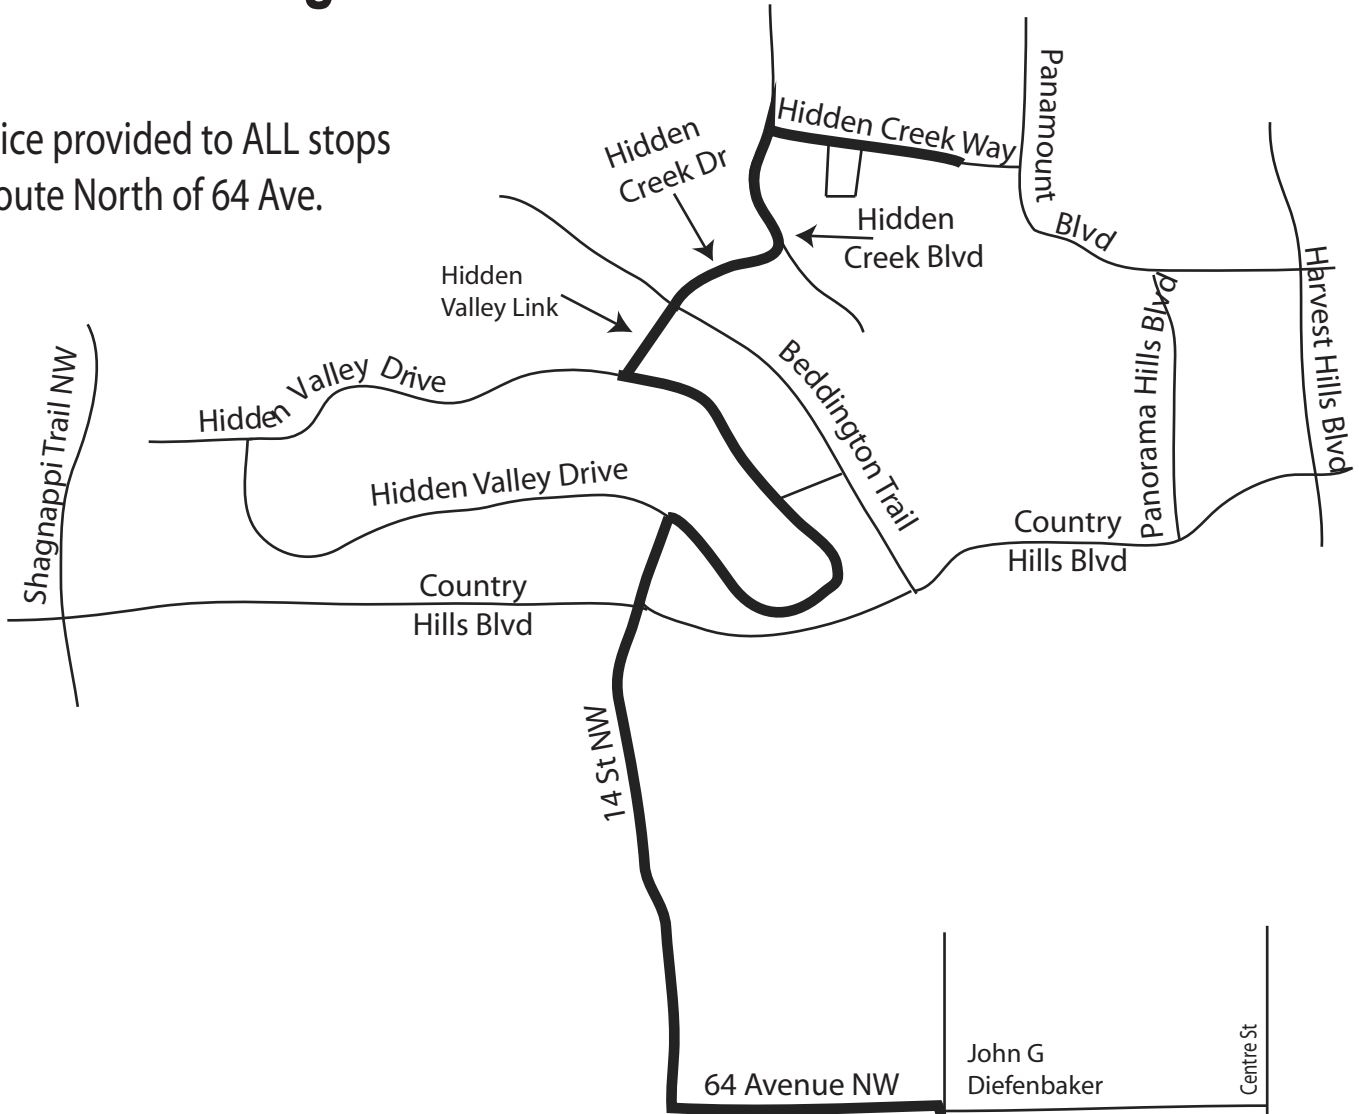

# Route 748

## Crescent Heights/Hanson Ranch

Last Revision: 2017 August 30

Route:      Key:      Gar:

Service provided to ALL stops on route North of 64 Ave.

**AM Drop offs sb on 1 St NW in front of school**

**PM pick up for Route 745 and 747 EB 11 Ave @ 1 St NW**

Park bumper to bumper for pm pick ups.  
**DO NOT** block entrance to the school

**AM ROUTING**  
**PM ROUTING**

**This is NOT a charter route. Regular transit fares apply.**