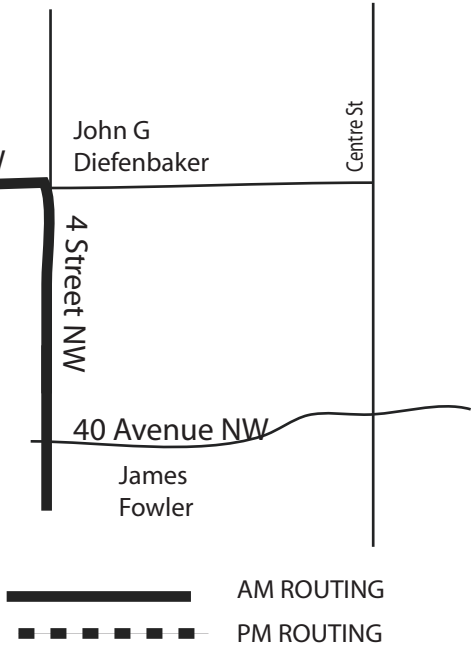

# Route 748

## Crescent Heights/Hanson Ranch

Last Revision: 2017 August 30

Route:      Key:      Gar:

Service provided to ALL stops on route North of 64 Ave.

**AM Drop offs sb on 1 St NW in front of school**

**PM pick up for Route 745 and 747 EB 11 Ave @ 1 St NW**

Park bumper to bumper for pm pick ups.  
**DO NOT** block entrance to the school

**AM ROUTING**  
**PM ROUTING**

**This is NOT a charter route. Regular transit fares apply.**