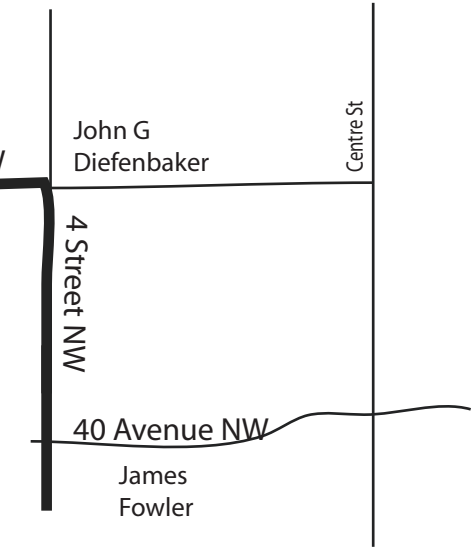

AM ROUTING
PM ROUTING

This is NOT a charter route. Regular transit fares apply.