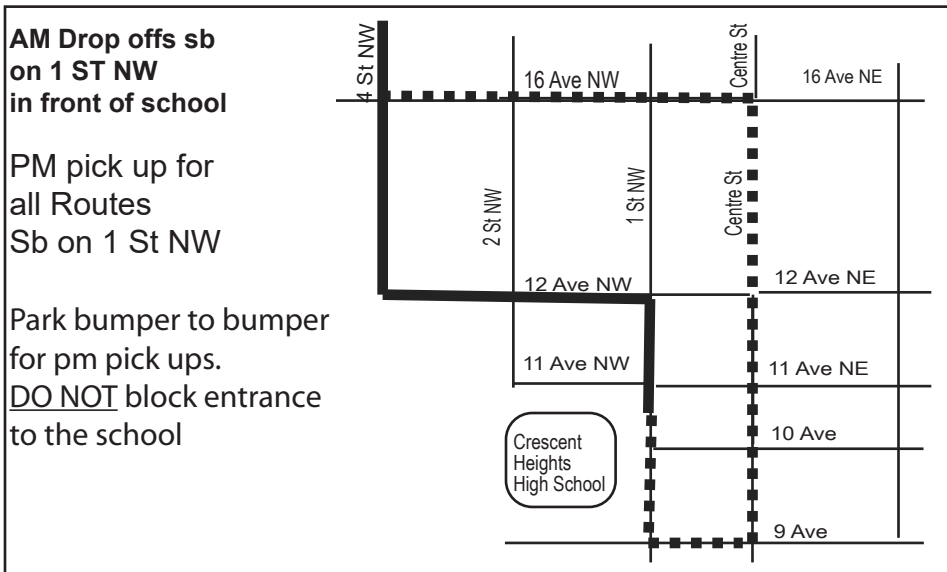

## Crescent Heights/Hanson Ranch

Last Revision: 2019 Feb 22

Route:      Key:      Gar:

Service provided to ALL stops on route North of 64 Ave.

**AM Drop offs sb on 1 St NW in front of school**

**PM pick up for all Routes Sb on 1 St NW**

**Park bumper to bumper for pm pick ups. DO NOT block entrance to the school**

**AM ROUTING**  
**PM ROUTING**

**This is NOT a charter route. Regular transit fares apply.**