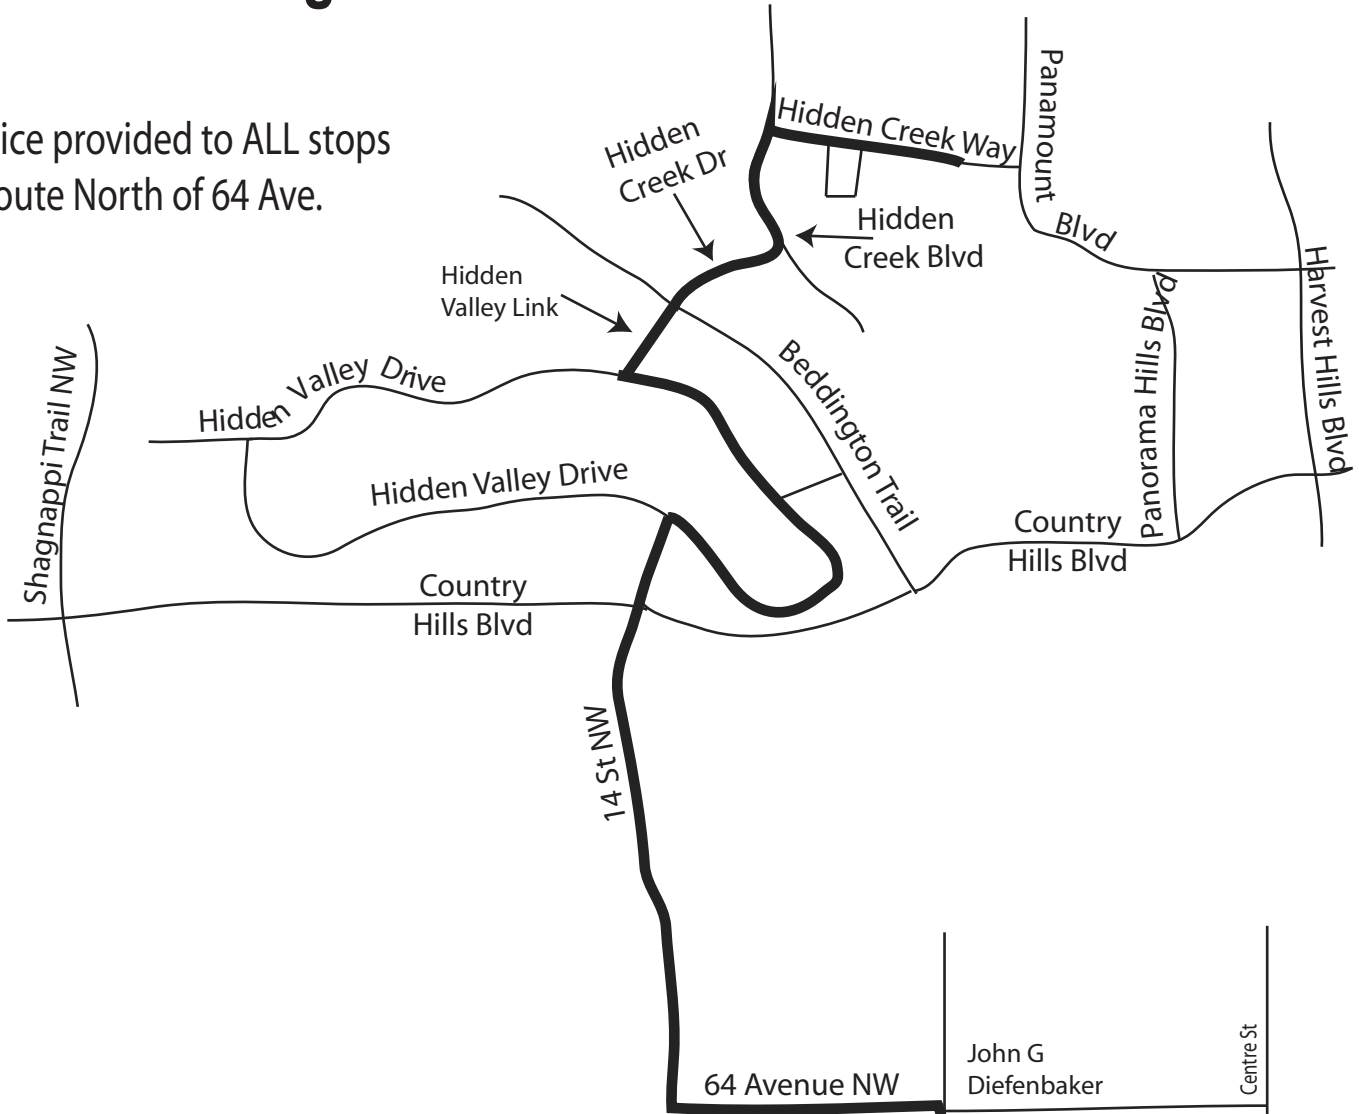

# Route 748

## Crescent Heights/Hanson Ranch

Last Revision: 2019 Feb 22

Route:      Key:      Gar:

Service provided to ALL stops on route North of 64 Ave.

**AM Drop offs sb on 1 St NW in front of school**

**PM pick up for all Routes Sb on 1 St NW**

**Park bumper to bumper for pm pick ups. DO NOT block entrance to the school**

**AM ROUTING**  
**PM ROUTING**

**This is NOT a charter route. Regular transit fares apply.**