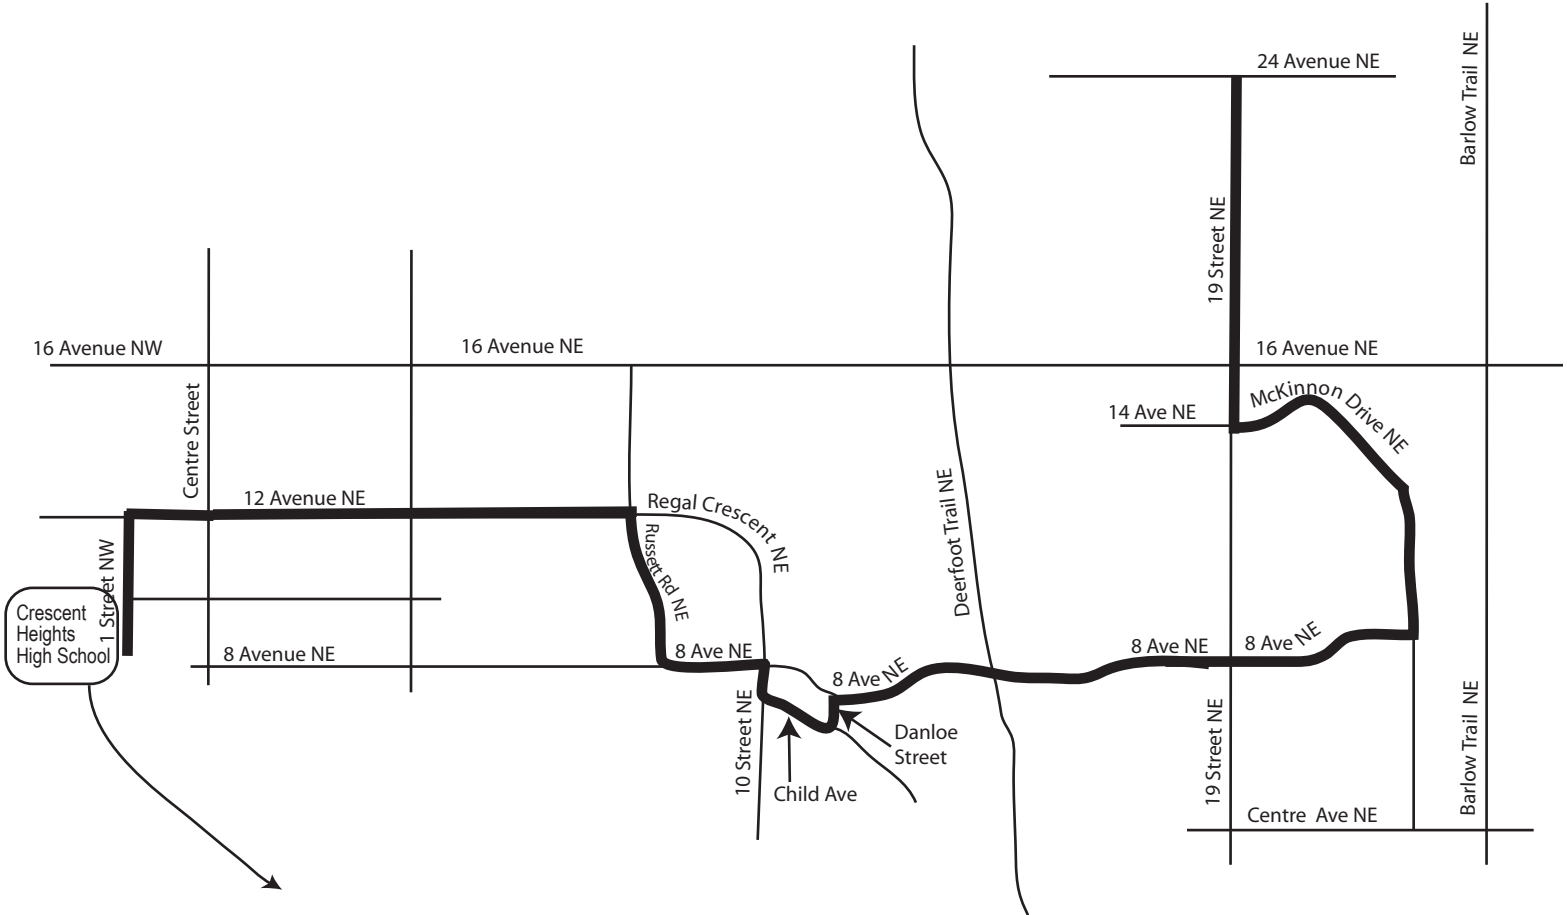

Route 745 Crescent Heights/Mayland Hts

Route: Key: Gar:

Service provided to ALL Calgary Transit bus zones on route.

AM Drop offs sb on 1 ST NW in front of school

PM pick up for Route 745 and 747 EB on 11 Ave @ 1 St NW

Park bumper to bumper for pm pick ups.
DO NOT block entrance to the school

	16 Ave NW	Centre St	16 Ave NE	
2 St NW		Centre St		
	12 Ave NW		12 Ave NE	
	11 Ave NW		11 Ave NE	
	745, 747			
Crescent Heights High School	748, 743, 744		10 Ave	
			9 Ave	

— AM ROUTING

- - - PM ROUTING

This is NOT a charter route. Regular transit fares apply.