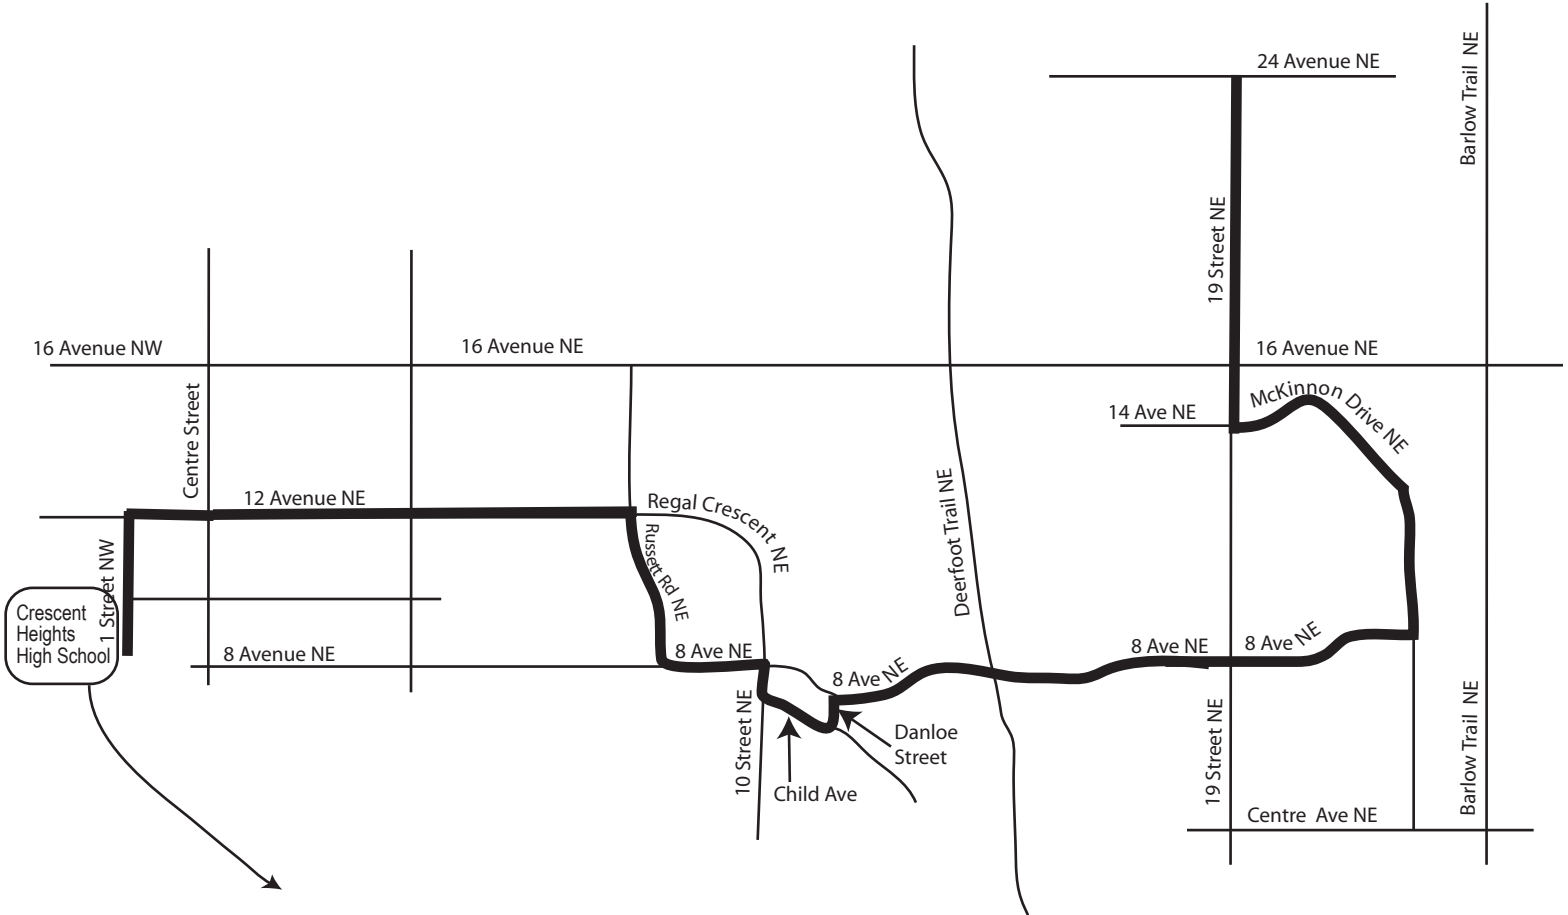

Route 745 Crescent Heights/Mayland Hts

Route: Key: Gar:

Service provided to ALL Calgary Transit bus zones on route.

AM Drop offs sb on 1 ST NW in front of school

PM pick ups sb on 1 St NW in front of the school for all Routes

Park bumper to bumper for pm pick ups.
DO NOT block entrance to the school

The inset map shows a grid of streets from 16 Ave NW to 16 Ave NE and 9 Ave to 12 Ave NE. A solid line (AM routing) runs east on 12 Ave NE from 1 St NW to Centre St. A dashed line (PM routing) runs west on 1 St NW from 12 Ave NE to 9 Ave, then east on 9 Ave to Centre St, and north on Centre St to 12 Ave NE. Crescent Heights High School is located at the intersection of 1 St NW and 10 Ave.

— AM ROUTING
- - - PM ROUTING

This is NOT a charter route. Regular transit fares apply.