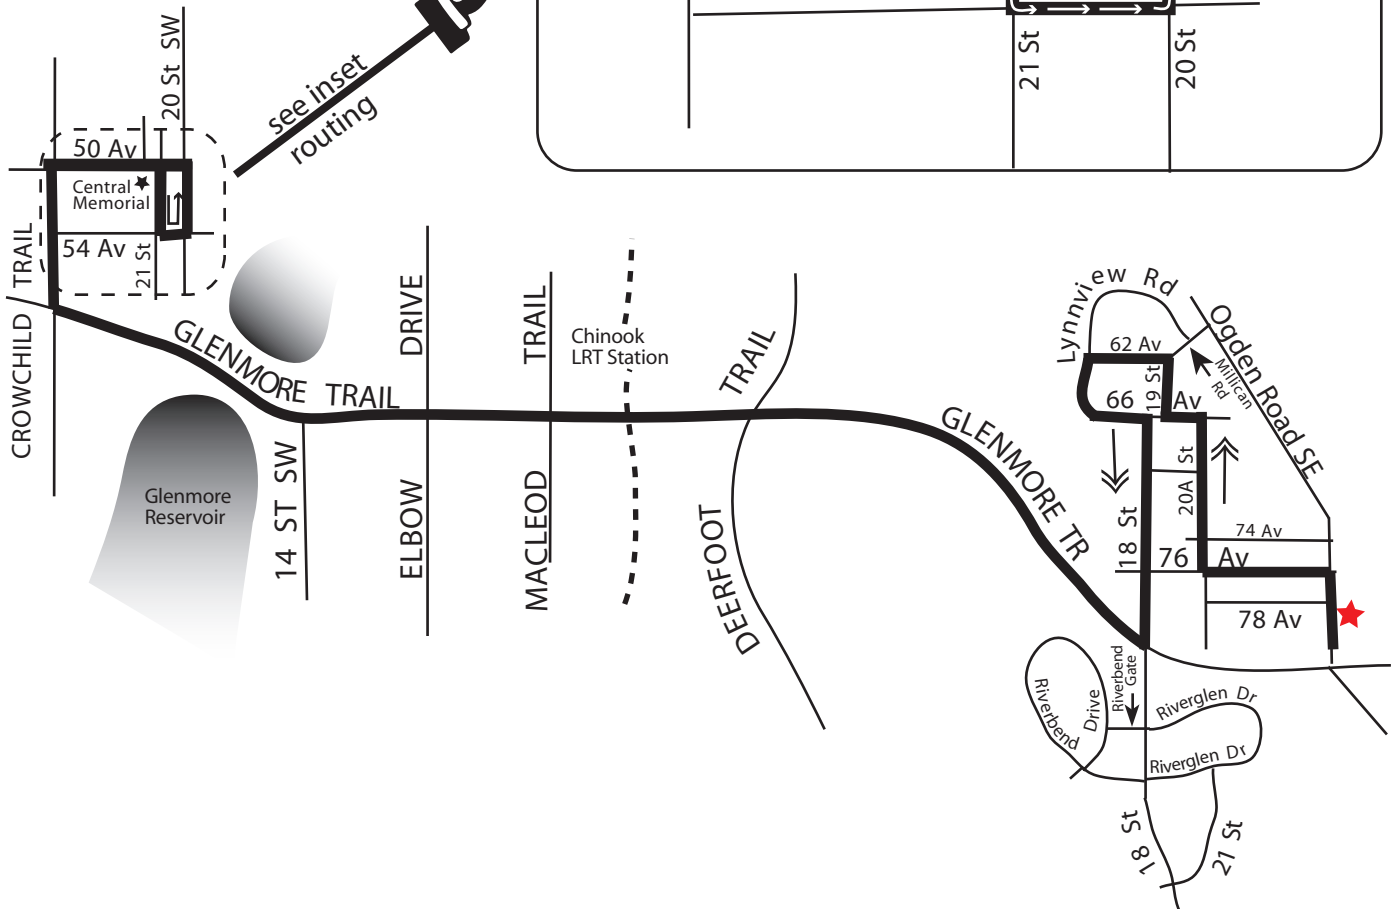

# Rte 734 Central Memorial/Ogden

Route: Key: Gar:

Service provided to all Calgary Transit bus zones on route east of Deerfoot Trail.

Watch your speed in Playground Zones

This is NOT a charter route. Regular transit fares apply.