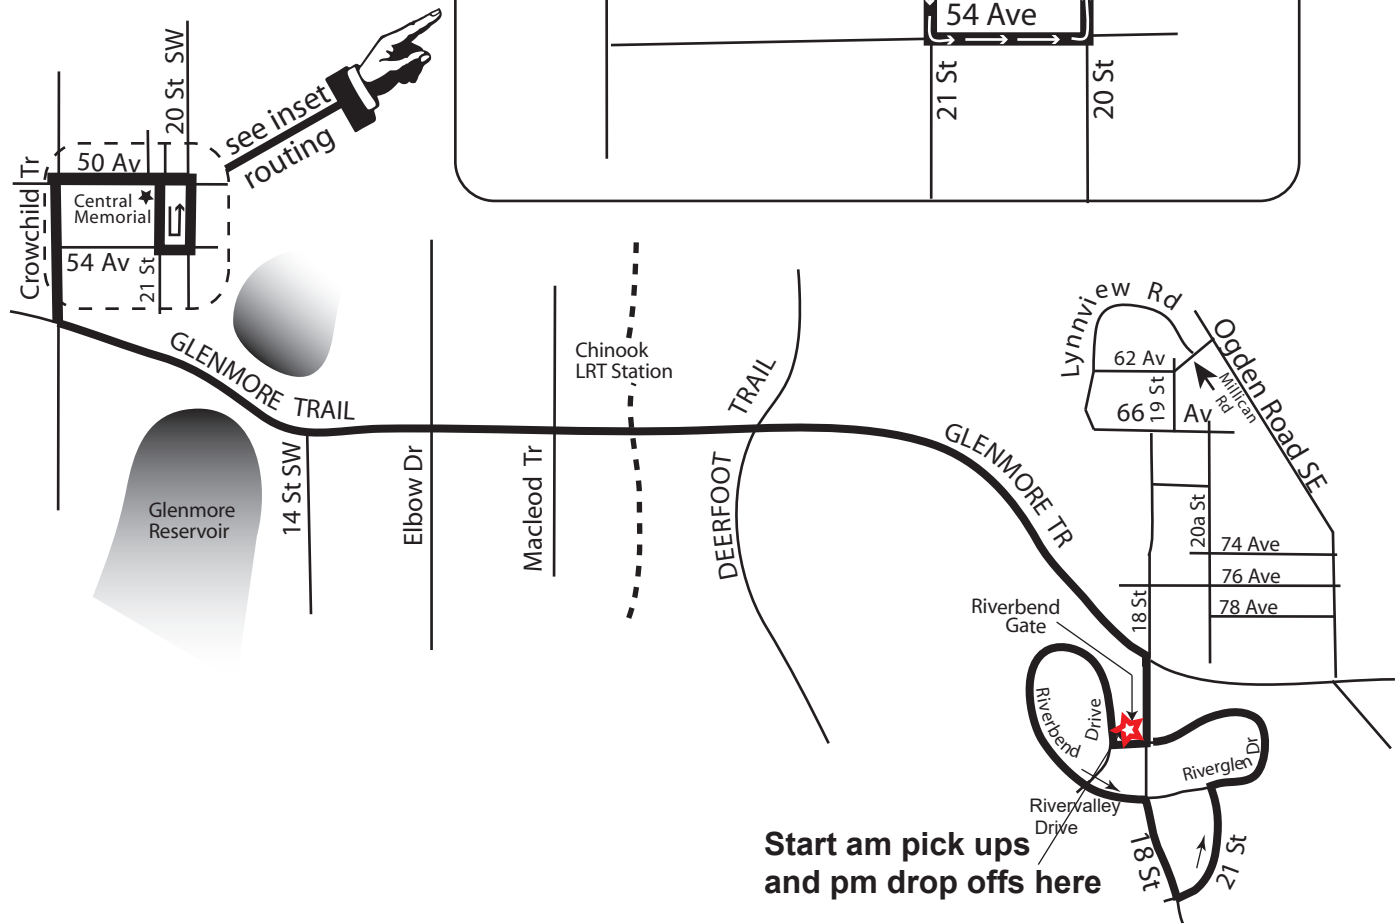

Rte 731 Central Memorial/Riverbend

Revised: August 10, 2022

Route: Key: Gar:

Service provided to all Calgary Transit bus zones and Future bus zones on Route east of Deerfoot Trail

Watch your speed in Playground Zones

Start am pick ups and pm drop offs here

This is NOT a charter route. Regular transit fares apply.