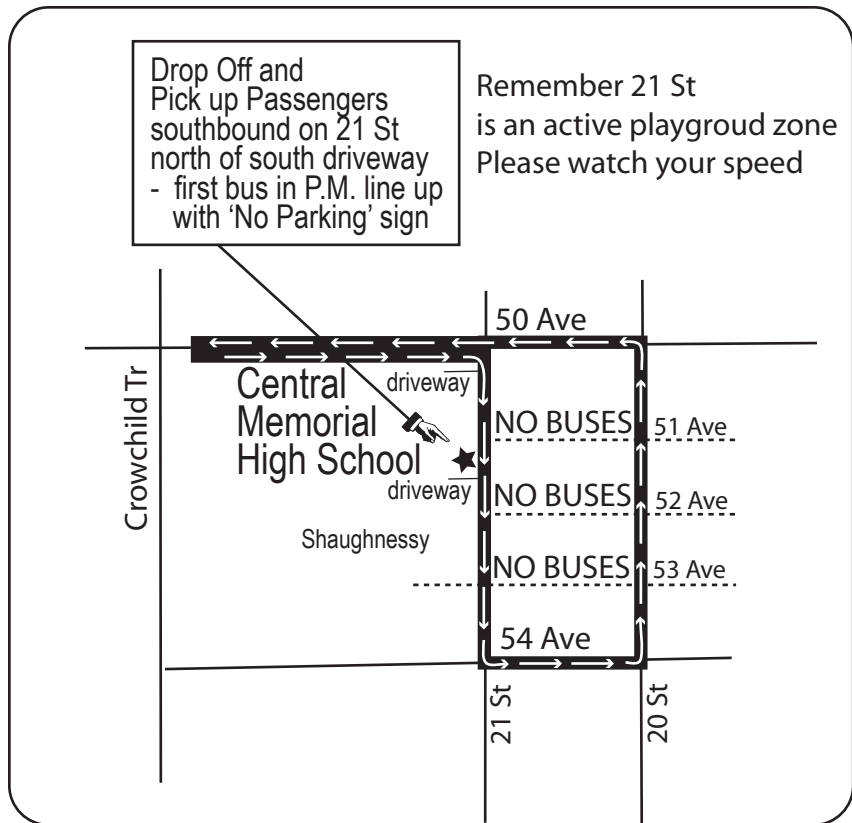

Rte 731 Central Memorial/Riverbend

Revised: August 10, 2022

Route: Key: Gar:

Service provided to all Calgary Transit bus zones and Future bus zones on Route east of Deerfoot Trail

Watch your speed in Playground Zones

Start am pick ups and pm drop offs here

This is NOT a charter route. Regular transit fares apply.