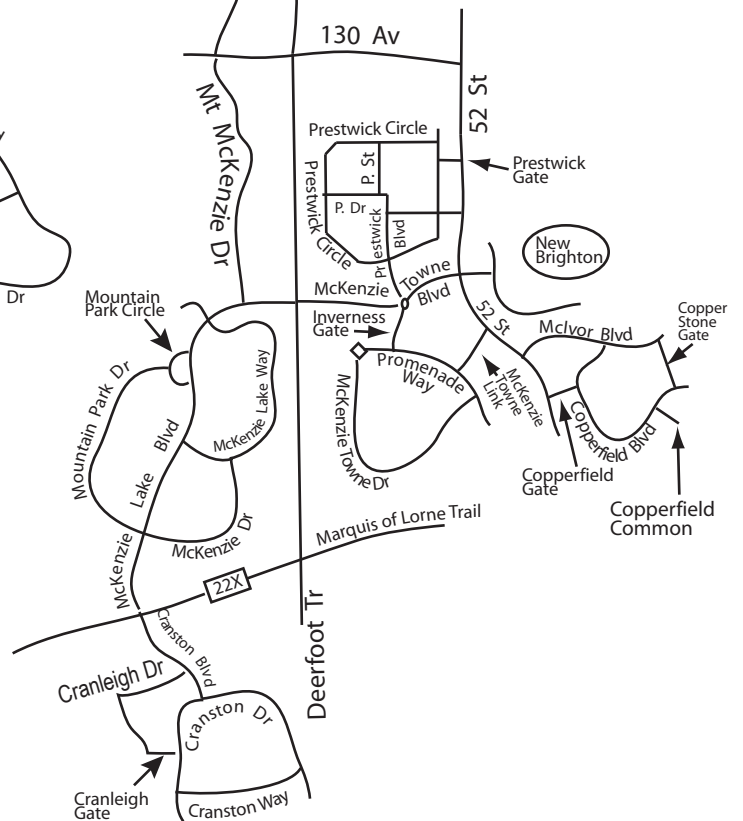

Route 712 Beaverbrook/Parkland

Route: Key: Gar:

Service provided to all Calgary Transit bus zones on route.

- A.M. Drop offs westbound on 90 Ave at west/ far end of school
- P.M. Pick up locations on insert above

This is NOT a charter route. Regular transit fares apply.