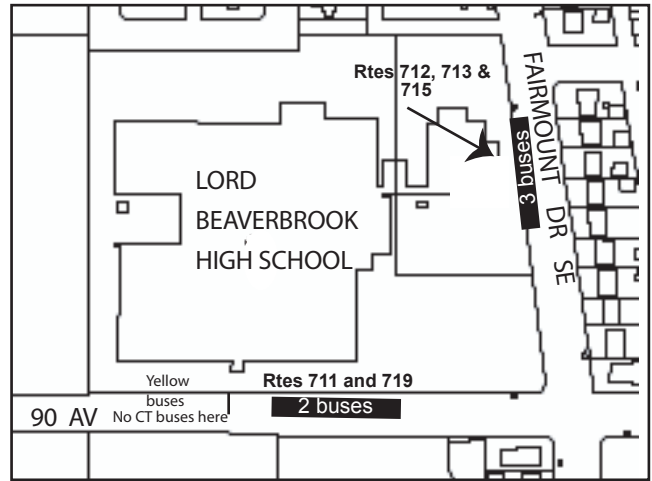

Route 712 Beaverbrook/Parkland

Route: Key: Gar:

Service provided to all Calgary Transit bus zones on route.

- A.M. Drop offs westbound on 90 Ave at west/ far end of school
- P.M. Pick up locations on insert above