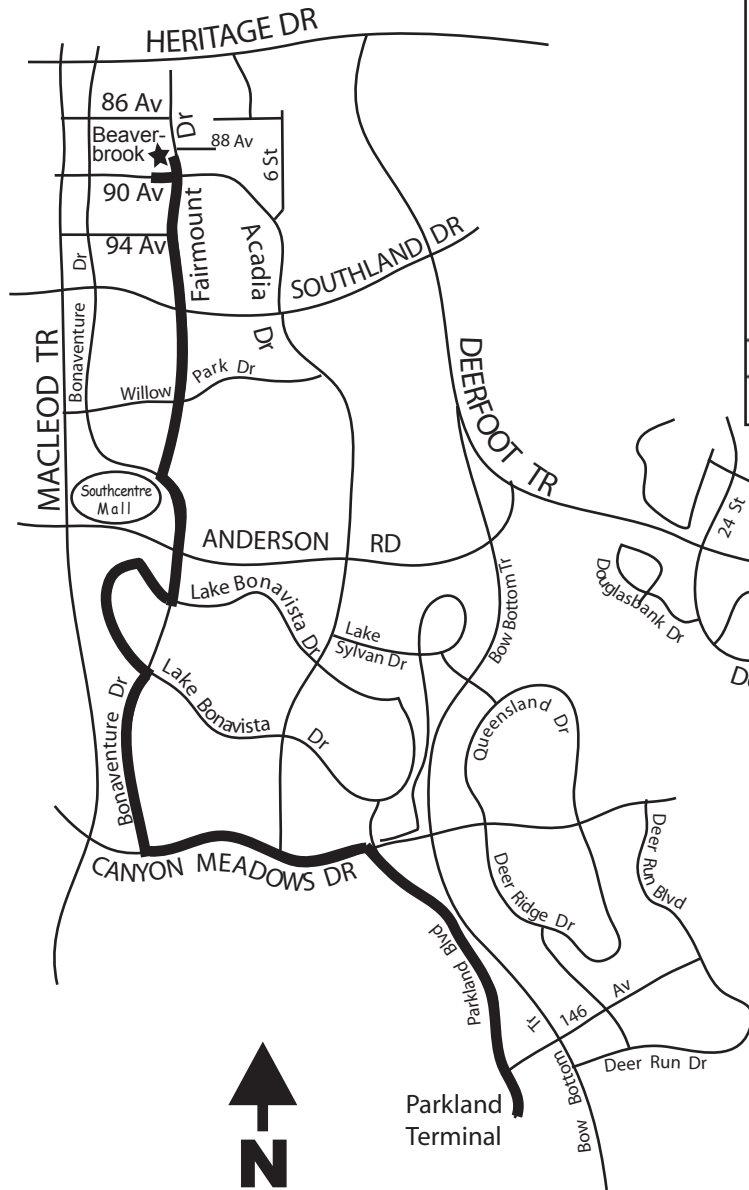

Route 712 Beaverbrook/Parkland

Route: Key: Gar:

Service provided to all Calgary Transit bus zones on route.

- A.M. Drop offs westbound on 90 Ave at west/ far end of school
- P.M. Pick up locations on insert above

This is NOT a charter route. Regular transit fares apply.