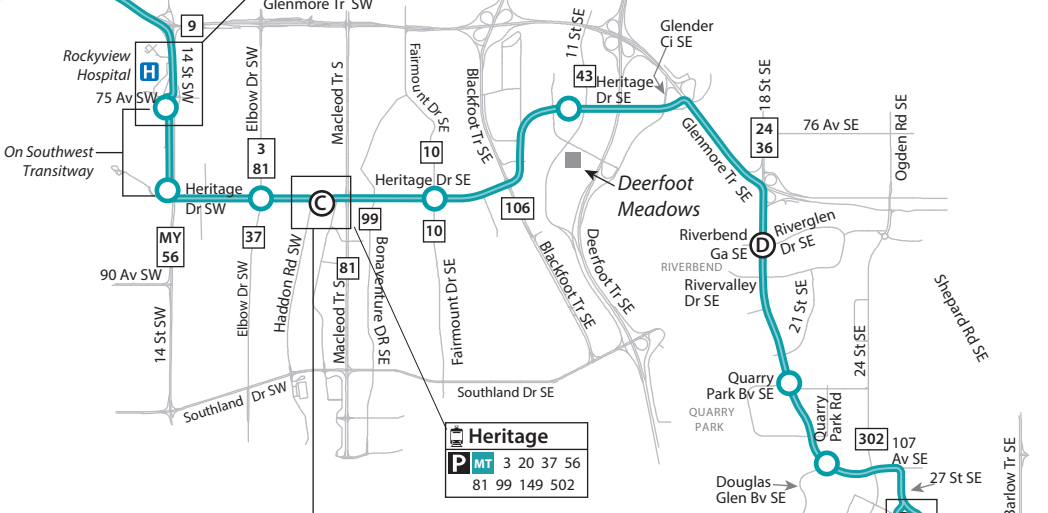

# Route 306 MAX TEAL

- LEGEND**
- MAX Teal
  - MAX Station
  - Station (Time Point)
  - Intersecting Route
  - Terminal Information
  - Park & Ride