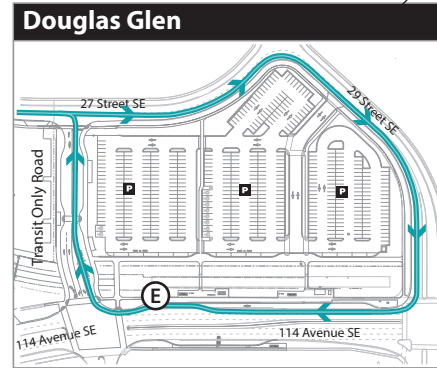

# Route 306 MAX TEAL

- LEGEND**
- MAX Teal
  - MAX Station
  - Station (Time Point)
  - Intersecting Route
  - Terminal Information
  - Park & Ride