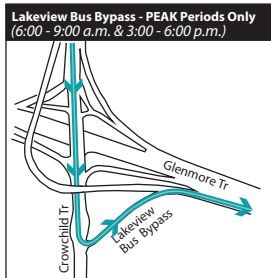

# Route 306 MAX TEAL

- LEGEND**
- MAX Teal
  - MAX Station
  - Station (Time Point)
  - Intersecting Route
  - Terminal Information
  - Park & Ride