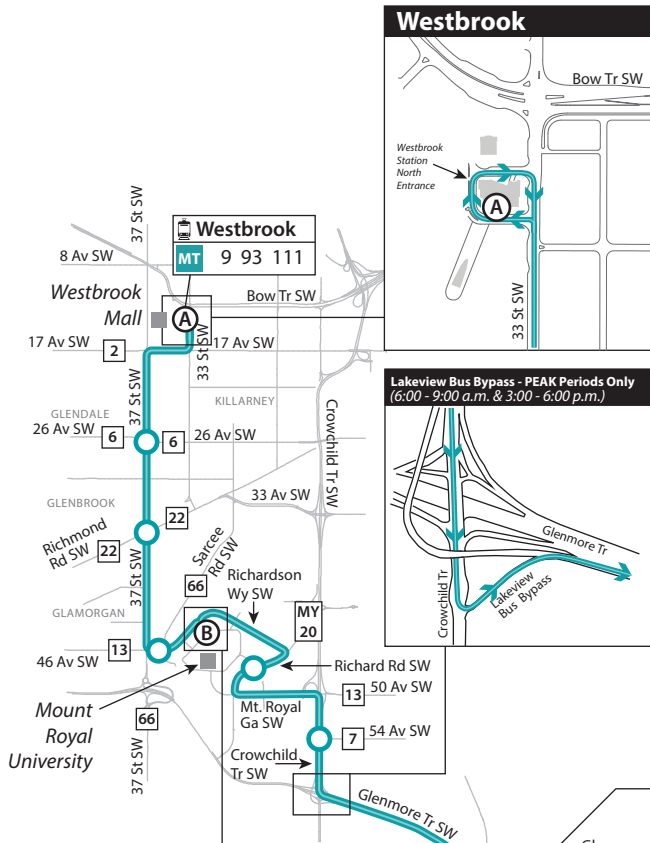

# Route 306 MAX TEAL

- LEGEND**
- MAX Teal
  - MAX Station
  - Station (Time Point)
  - Intersecting Route
  - Terminal Information
  - Park & Ride