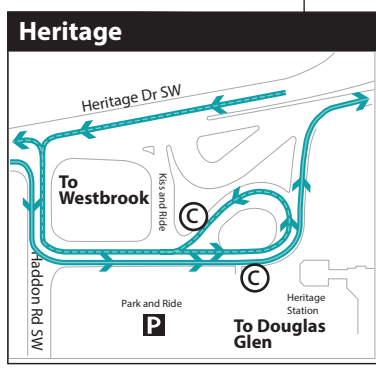

# Route 306 MAX TEAL

- LEGEND**
- MAX Teal
  - MAX Station
  - Station (Time Point)
  - Intersecting Route
  - Terminal Information
  - Park & Ride