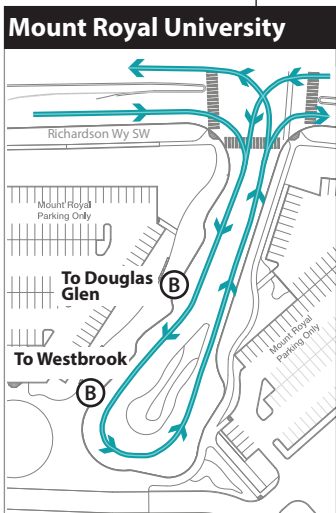

# Route 306 MAX TEAL

- LEGEND**
- MAX Teal
  - MAX Station
  - Station (Time Point)
  - Intersecting Route
  - Terminal Information
  - Park & Ride