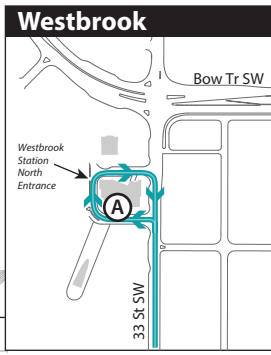

# Route 306 MAX TEAL

- LEGEND**
- MAX Teal
  - MAX Station
  - Station (Time Point)
  - Intersecting Route
  - Terminal Information
  - Park & Ride