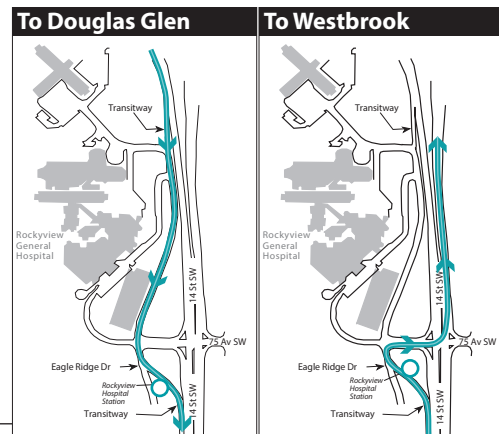

# Route 306 MAX TEAL

- LEGEND**
- MAX Teal
  - MAX Station
  - Station (Time Point)
  - Intersecting Route
  - Terminal Information
  - Park & Ride